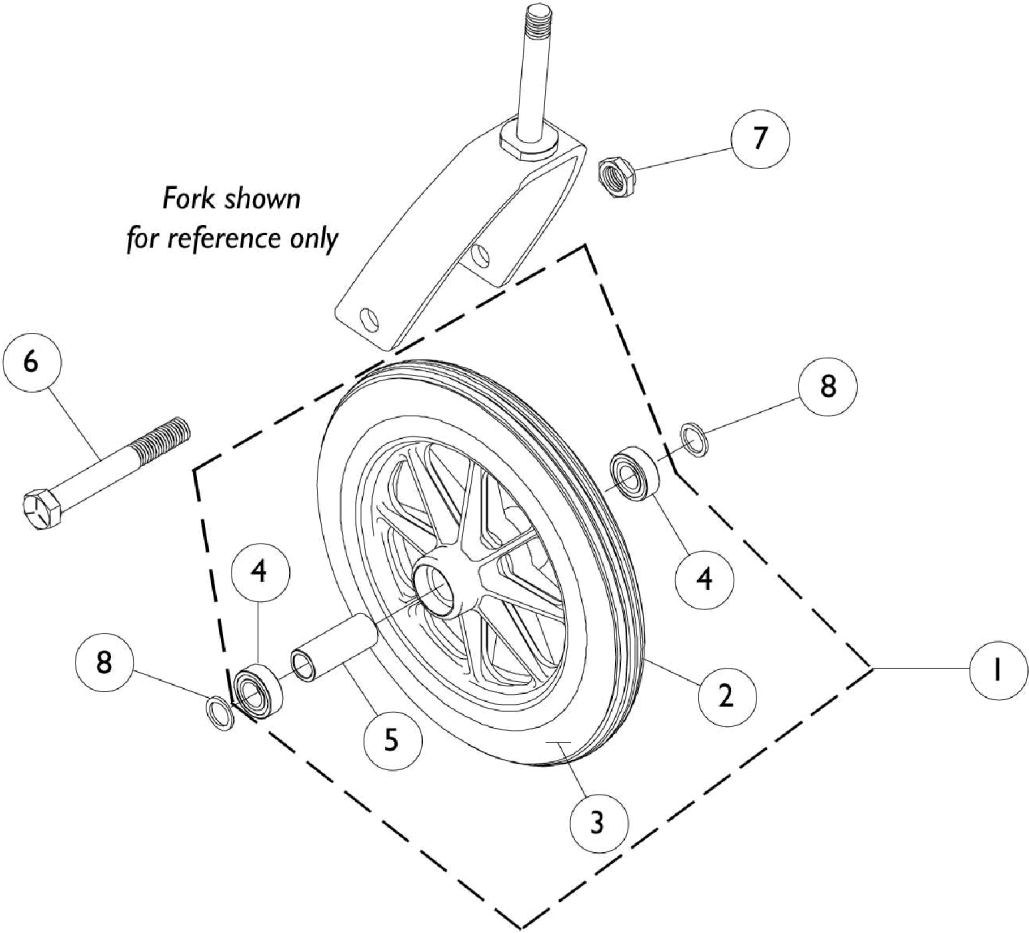

Casters - Front and Mounting Hardware

Casters - Front and Mounting Hardware

Item Number	Description	AT901 Composite Dark Grey	AT902 Composite Dark Grey	AT903 Composite	1292 Black Composite	1492 Composite Pneumatic
		Urethane (5 x 1")	Urethane (6 x 1")	Urethane (8 x 1-1/4")	Urethane (8 x 1-1/4")	w/ Flat Free (8 x1-1/4")
1	Wheel Assembly 1pc.	1029496 See Note(s) A	1034352 See Note(s) A, C	1058649 See Note(s) A	1009481 See Note(s) A	1030773
2	Tire	N/A	N/A	1038157	40176X040	40176X040
3	Tube/Insert	N/A	N/A	N/A	1010904-NLA	1010904-NLA
4	Bearing	N/A	N/A	1040102	1006049	1006049
5	Hub Spacer	N/A	N/A	1020592	1020592	1020592
6	Front Axle	N/A	7930362	57667P007	57667P007	57667P007
7	Axle Locknut	N/A	7930363-NLA	7930352-NLA	7930352-NLA	7930352-NLA
8	Axle Washer	N/A	N/A	N/A	7930312	7930312
	Axle Spacer See Note(s) B	N/A	1053202	N/A	N/A	N/A
NOTE: A - Includes tire, tube/insert, bearings, and spacer. B - Not Shown C - Consists of (2) Casters.						