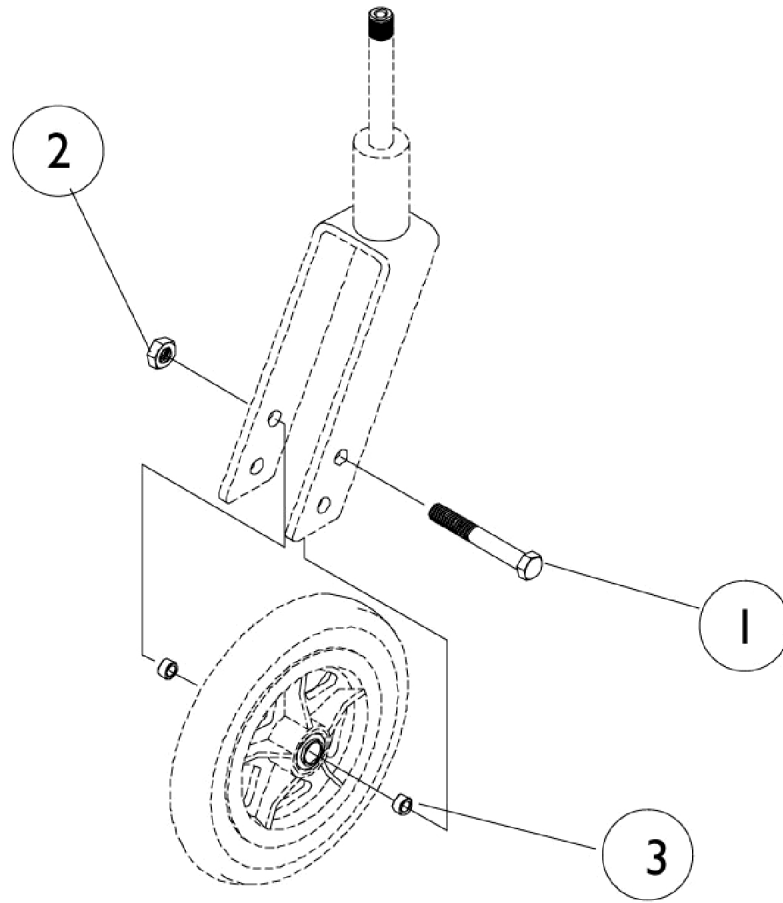

Caster Wheels & Mounting Hardware (Before 7/1/11)

Caster Hardware

Wheel Style	Wheel Size	Tire Type	#1 Axle	#2 Axle Nut	#3 Axle Spacer
Composite	3"/5"	Urethane	1026908	7930330-NLA	1026102
Composite	6"	Urethane	1025764	7930330-NLA	1026102
Composite	6"	Semi-Pneumatic	1025764	7930330-NLA	1026102

Caster Wheels & Mounting Hardware (Before 7/1/11)

Caster Wheels

Wheel Style	Wheel Size	Tire Type	Bearing	Bearing Spacer	Caster Single #	Tire	Tube/Insert
					See Note(s) A		
AT900	3"	Urethane	40117X026	1026172	1032190-NLA	N/A	N/A
5ALUM	5"	Urethane	40117X026	1026172	1026952	N/A	N/A
AT901	5"	Urethane	40117X026	1026172	1029496	N/A	N/A
AT902	6"	Urethane	N/A	N/A	1034352 See Note(s) B	N/A	N/A
6SKYWAY	6"	Urethane	40117X026	1026172	1026956	N/A	N/A
6PNEU	6"	Pneumatic	40117X026	1026172	1044040	1026010-NLA	1026011-NLA

NOTE: A - Casters include Tire, Tube (if applicable), and Bearings.

B - Consists of (2) Casters.

6" Pneumatic Wheels with Flat-Free Inserts are No Longer Available (NLA). 6" Pneumatic Wheels are suggested as a replacement. It is recommended that they are ordered in pairs to match.