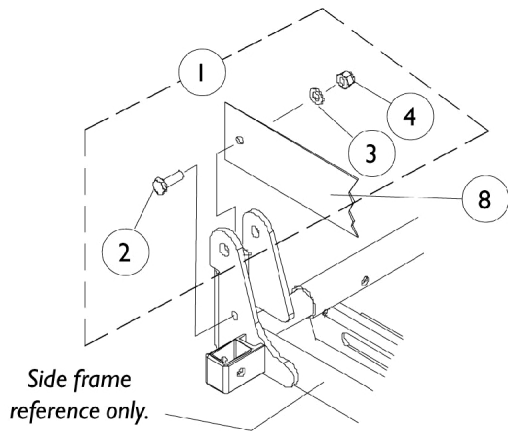

Miscellaneous Accessories

**Seat Positioning Strap
Attaching Hardware**

**Chest Positioning Strap
Attaching Hardware**

Miscellaneous Accessories

Item Number	Note	Part Number	Description	Quantity Per	
				Package	Assembly
1	B	1091505-NLA	NLA - Hardware, Seat Positioning Strap Attaching (Pair)	2	1
2		1091870	Screw, Socket Button Head w/ Patch (1/4-20 x 3/4")	1	2
3		1026900	Washer (1/4 x 23/32 x 1/16")	1	2
4		7930333	Locknut (1/4-20)	25	1
5	C	1090212	Kit, Chest Positioning Strap Mounting Hardware For Conventional Seating	2	1
3			Washer (1/4 x 23/32 x 1/16")	1	2
6			Screw, Hex Head w/ Patch (1/4-20 x 1/2")	1	2
7			T-Nut (1/4-20)	1	2
8	E,F	1004310	Strap, Positioning, Seat/Chest w/ Auto Style Push Button Buckle (Eyelet to Eyelet Length 48")	1	1
8	E,G	1034625	Strap, Positioning, Seat/Chest w/ Auto Style Push Button Buckle (Eyelet to Eyelet Length 61")	1	1
8	E,F	TAGTS1034751-NLA	NLA - Strap, Positioning, Seat/Chest w/ Airline Style Buckle (Eyelet to Eyelet Length 46")	1	1
8	E,G,K	1034752-NLA	NLA - Strap, Positioning, Seat/Chest w/ Airline Style Buckle (Eyelet to Eyelet Length 61")	1	1
8	D,E	1034745	Strap, Positioning, Seat/Chest w/ Hook and Loop Style Buckle (Eyelet to Eyelet Length 61")	1	1
	A	0020200-NLA	NLA - Kit, Legrest with Screws, Otto Bock (6" W x 9" H)	1	1
	A	0020300-NLA	NLA - Adapter Plate, Otto Bock Legrest Pad	1	1
	A,I	0143900-NLA	NLA - Flap, Back Pan - Tarsys	1	1
	A,J	0144000-NLA	NLA - Flap, Back Pan - Tarsys	1	1
	A,G	0144100-NLA	NLA - Flap, Back Pan - Tarsys	1	1

NOTE: A - Not Shown
 B - Includes Items 2-4
 C - Includes Items 3, 6, and 7
 D - Chest Only
 E - Positioning strap attaching hardware not included.
 F - 16-19" Wide
 G - 20-22" Wide
 I - 16-17" Wide
 J - 18-19" Wide
 K - 1034752 Airline Buckle Style is No Longer Available. Use Auto Style part number 1034625 as a replacement.