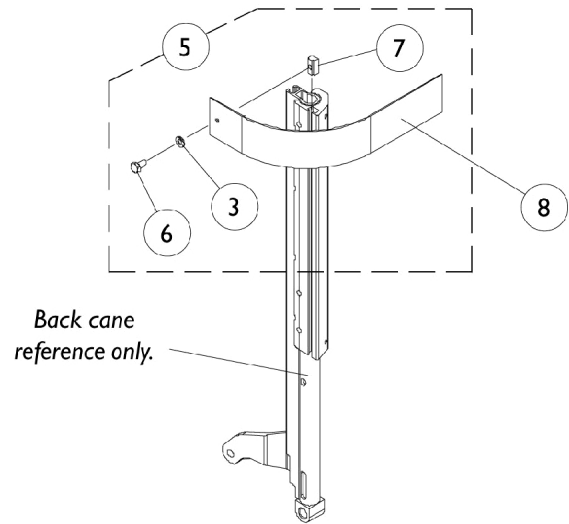

Miscellaneous Accessories

**Seat Positioning Strap
Attaching Hardware**

**Chest Positioning Strap
Attaching Hardware**

Miscellaneous Accessories

Item Number	Note	Part Number	Description	Quantity Per	
				Package	Assembly
1	B	1091505-NLA	NLA - Hardware, Seat Positioning Strap Attaching (Pair)	2	1
2		1091870	Screw, Socket Button Head w/ Patch (1/4-20 x 3/4")	1	2
3		1026900	Washer (1/4 x 23/32 x 1/16")	1	2
4		7930333	Locknut (1/4-20)	25	1
5	C	1090212	Kit, Chest Positioning Strap Mounting Hardware For Conventional Seating	2	1
3			Washer (1/4 x 23/32 x 1/16")	1	2
6			Screw, Hex Head w/ Patch (1/4-20 x 1/2")	1	2
7			T-Nut (1/4-20)	1	2
8	E,F	1004310	Strap, Positioning, Seat/Chest w/ Auto Style Push Button Buckle (Eyelet to Eyelet Length 48")	1	1
8	E,G	1034625	Strap, Positioning, Seat/Chest w/ Auto Style Push Button Buckle (Eyelet to Eyelet Length 61")	1	1
8	E,F	TAGTS1034751-NLA	NLA - Strap, Positioning, Seat/Chest w/ Airline Style Buckle (Eyelet to Eyelet Length 46")	1	1
8	E,G,K	1034752-NLA	NLA - Strap, Positioning, Seat/Chest w/ Airline Style Buckle (Eyelet to Eyelet Length 61")	1	1
8	D,E	1034745	Strap, Positioning, Seat/Chest w/ Hook and Loop Style Buckle (Eyelet to Eyelet Length 61")	1	1
	A	0020200-NLA	NLA - Kit, Legrest with Screws, Otto Bock (6" W x 9" H)	1	1
	A	0020300-NLA	NLA - Adapter Plate, Otto Bock Legrest Pad	1	1
	A,I	0143900-NLA	NLA - Flap, Back Pan - Tarsys	1	1
	A,J	0144000-NLA	NLA - Flap, Back Pan - Tarsys	1	1
	A,G	0144100-NLA	NLA - Flap, Back Pan - Tarsys	1	1

NOTE: A - Not Shown
 B - Includes Items 2-4
 C - Includes Items 3, 6, and 7
 D - Chest Only
 E - Positioning strap attaching hardware not included.
 F - 16-19" Wide
 G - 20-22" Wide
 I - 16-17" Wide
 J - 18-19" Wide
 K - 1034752 Airline Buckle Style is No Longer Available. Use Auto Style part number 1034625 as a replacement.