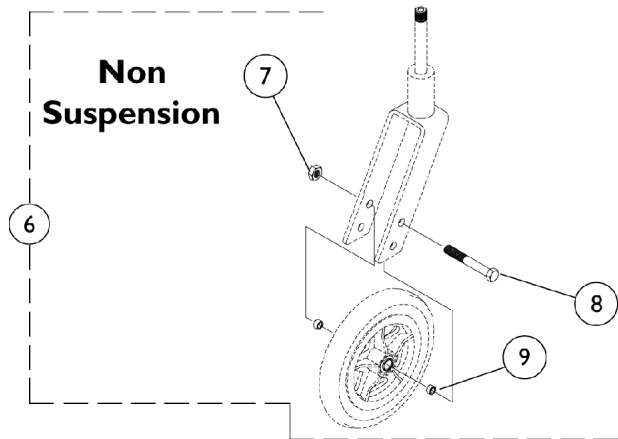

Caster Wheels and Mounting Hardware

3" Urethane

5" Aluminum Urethane

5" / 6" Composite Urethane

Caster Wheels and Mounting Hardware

Caster Wheels

Wheel Style	Wheel Style	Tire Type	Caster w/ Bearings	Bearing	Beaing Spacer	Tire	Tube
AT900	3"	Urethane	1032190-NLA	40117X026	1026172	N/A	N/A
5ALUM	5"	Urethane	1026952	40117X026	1026172	N/A	N/A
AT901	5"	Urethane	1029496	40117X026	1026172	N/A	N/A
AT902	6"	Urethane	1034352 See Note(s) A	N/A	N/A	N/A	N/A
6PNEU	6"	Pneumatic	1044040	40117X026	1026172	1026010-NLA	1026011-NLA

NOTE: A - Consists of (2) Casters.

Caster Wheels and Mounting Hardware

Item Number	Note	Part Number	Description	Quantity Per	
				Package	Assembly
1	A	1098114-NLA	NLA - Hardware, Suspension Fork	1	1
2		1025730	Locknut (5/16-24)	1	1
3		1025764	Screw, Hex Head (5/16-24 x 2-1/4")	1	1
4		1028539	Spacer (15/32 x 5/16 x 3/16)	1	2
5		1025704	Washer, Flat (5/16 x 5/8 x 1/16")	1	2
6	B	1026926-NLA	NLA - Hardware, Front Wheel	2	1
7		1025730	Locknut (5/16-24)	1	1
8		1026908	Screw, Hex Head (5/16-24 x 2-1/2")	2	1
9		1026160	Spacer (5/16 x 7/16 x 3/8")	4	1
	C	See Chart	Caster Wheels	1	1