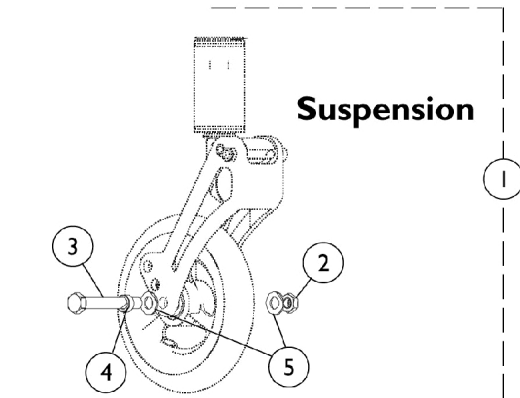

Caster Wheels and Mounting Hardware

3" Urethane

5" Aluminum Urethane

5" / 6" Composite Urethane

Caster Wheels and Mounting Hardware

Caster Wheels

Wheel Style	Wheel Style	Tire Type	Caster w/ Bearings	Bearing	Beaing Spacer	Tire	Tube
AT900	3"	Urethane	1032190-NLA	40117X026	1026172	N/A	N/A
5ALUM	5"	Urethane	1026952	40117X026	1026172	N/A	N/A
AT901	5"	Urethane	1029496	40117X026	1026172	N/A	N/A
AT902	6"	Urethane	1034352 See Note(s) A	N/A	N/A	N/A	N/A
6PNEU	6"	Pneumatic	1044040	40117X026	1026172	1026010-NLA	1026011-NLA

NOTE: A - Consists of (2) Casters.

Caster Wheels and Mounting Hardware

Item Number	Note	Part Number	Description	Quantity Per	
				Package	Assembly
1	A	1098114-NLA	NLA - Hardware, Suspension Fork	1	1
2		1025730	Locknut (5/16-24)	1	1
3		1025764	Screw, Hex Head (5/16-24 x 2-1/4")	1	1
4		1028539	Spacer (15/32 x 5/16 x 3/16)	1	2
5		1025704	Washer, Flat (5/16 x 5/8 x 1/16")	1	2
6	B	1026926-NLA	NLA - Hardware, Front Wheel	2	1
7		1025730	Locknut (5/16-24)	1	1
8		1026908	Screw, Hex Head (5/16-24 x 2-1/2")	2	1
9		1026160	Spacer (5/16 x 7/16 x 3/8")	4	1
	C	See Chart	Caster Wheels	1	1