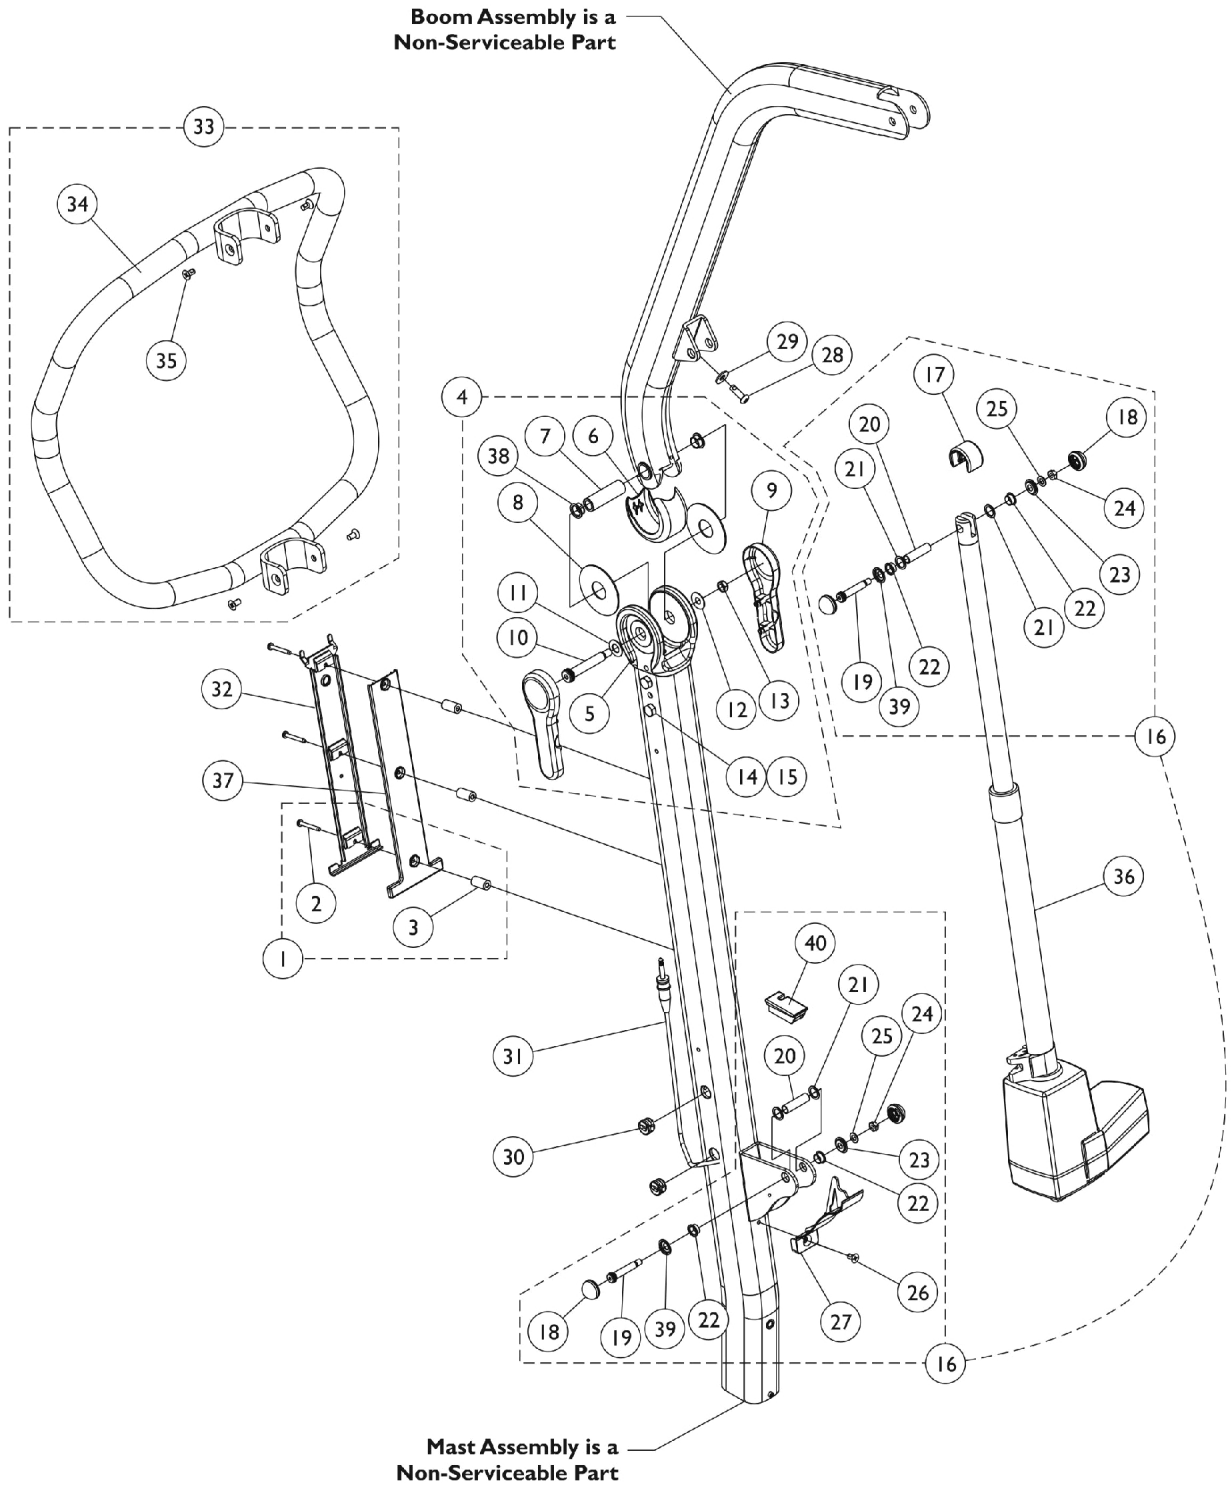

Jasmine Full Body Lift - Mast/Boom Assembly

Jasmine Full Body Lift - Mast/Boom Assembly

Item Number	Note	Part Number	Description	Quantity Per	
				Package	Assembly
1	A	1161590	Kit, Battery Bracket Hardware	1	1
2			Screw, Phillips, Pan Head (10-32 x 1 1/2")	1	3
3			Spacer, Battery	1	3
4	B	1161579	Kit, Mast Connector	1	1
5			Mast Connector	1	1
6			Cover, Boom	1	1
7			Bushing (33/64 x 25/32 x 2-17/32")	1	1
8			Washer, Nylon, Boom and Mast	1	2
9			Cover, Mast	1	2
10			Screw, Hex Head (7/16-20 x 2 7/8")	1	2
11			Washer, Plain (1/2 x 1 x 1/32")	1	1
12			Washer, Plain (13/32 x 1 x 1/32")	1	1
13			Nut, Lock, Hex, Thin (3/8-16)	1	1
14			Locknut (7/16-20)	1	2
15			Screw, Shoulder Hex Socket Head (1/2 x 2-1/2", 3/8-16)	1	1
38			Bearing, Teflon	1	2
			Instruction Sheet, Jasmine Full Body Lift Mast	1	1
16	C	1169843-NLA	NLA - Kit, Mast/Boom Actuator Hardware	1	1
17			Cap, Actuator	1	1
18			Cap, Nut, Actuator, Rubber	1	4
19			Screw, Shoulder Hex Socket Head (3/8 x 1-11/16", 5/16-18)	1	2
20			Bushing (3/8 x 1/2 x 1-23/32")	1	2
21			Washer, Nylon (9/16 x 25/32 x 1/32")	1	4
22			Bearing, Flanged (1/2 x 9/16 x 9/32")	1	4
23			Washer, Screw, Actuator	1	2
24			Nut, Lock, Hex (5/16-18)	1	2
25			Washer, Flat (21/64 x 37/64 x 1/2")	1	2
26			Screw, Phillips, Flat Head (1/4-20 X 1/2")	1	1
27			Cover, Bottom, Actuator Plate	1	1
39			Washer, Nut, Actuator	1	2
40			Cover, Pinch Prevent	1	1
			Instruction Sheet, Jasmine Full Body Lift Mast	1	1
28		1155292	Screw, Socket, Button Head w/ Patch (M8 x 25mm)	1	1
29		1152387	Washer (11/32 x 7/8 x 5/64)	1	1
30		1161587-NLA	NLA - Package, Wire Lock	10	1
31	D	1161583	Kit, Controller Wire	1	1
			Cable, Base to Controller	1	1
			Wire, Brown, Motor Actuator	1	1
			Wire, Blue, Motor Actuator	1	1
32		1078284	Bracket, Battery - Electric Only	1	1
33	E	1161580	Kit, Push Handle, Blue	1	1
34			Push Handle Assembly, Blue	1	1
35			Screw, Phillips, Flat Head (1/4-20 X 1/2")	1	4
36		1148483	Motor, Actuator	1	1
37		1155348	Cover, Battery, Bracket	1	1