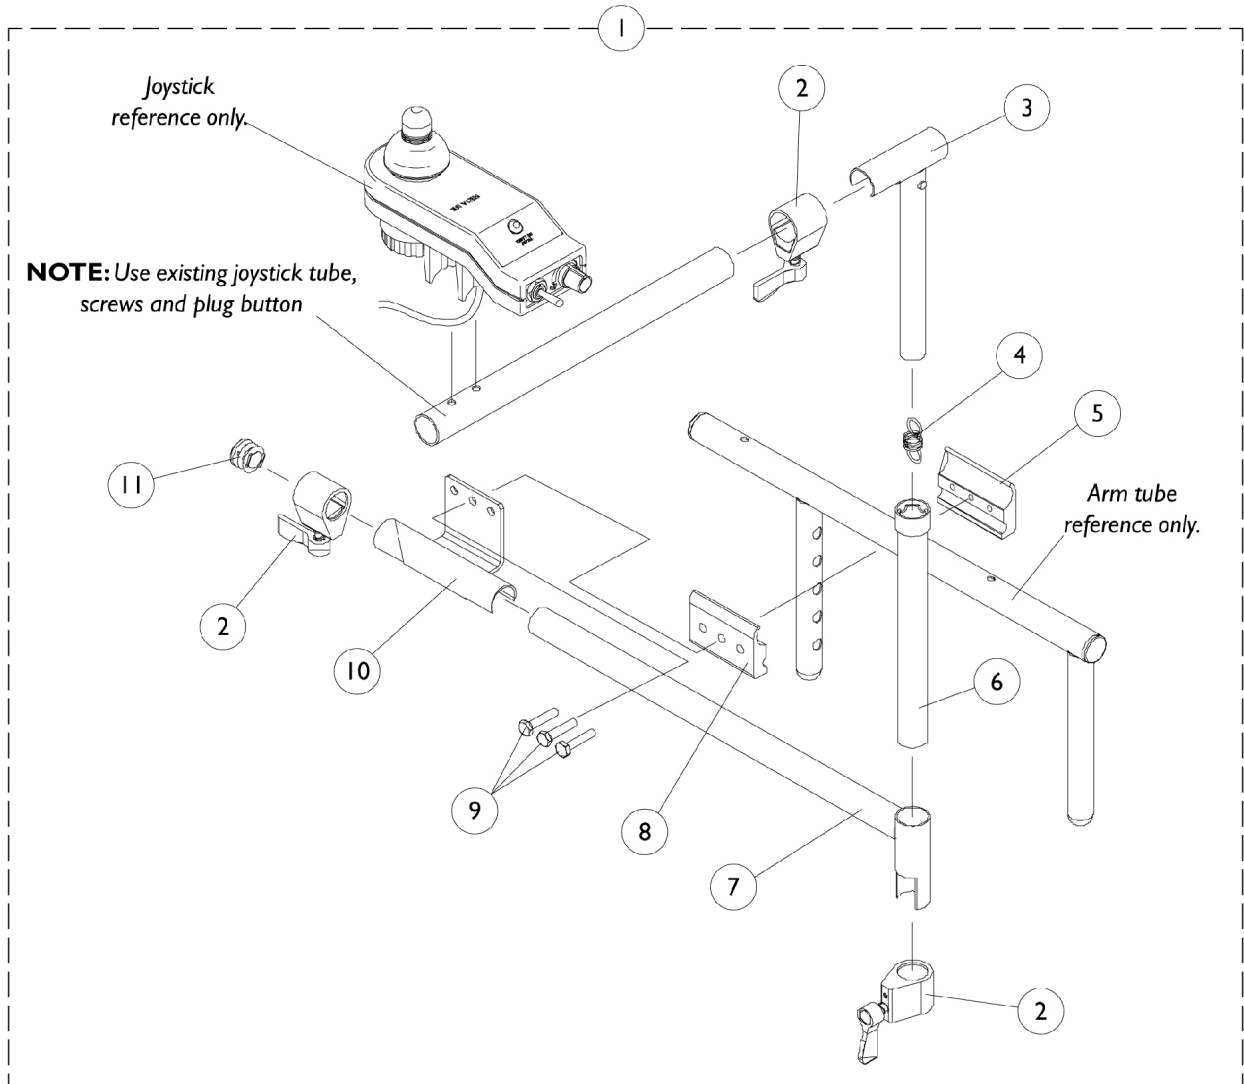

Mid-Line Swing Bracket Assembly

Mid-Line Swing Bracket Assembly

Item Number	Note	Part Number	Description	Quantity Per	
				Package	Assembly
1	A	1090195-NLA	NLA - Mid-Line Joystick Assembly	1	1
2		1027274	Adjustment Lock Assembly, Black	1	3
3		1035528-NLA	NLA - Tube, Adjustment, Inside, Mid-Line, Black	1	1
4		1016778-NLA	NLA - Spring, Extension (9/16 x 1-3/8" L)	1	1
5		1027267-NLA	NLA - Half Clamp, Threaded Holes	1	1
6		1035860-NLA	NLA - Tube, Adjustment, Outside, Mid-Line, Black	1	1
7		1087070-NLA	NLA - Tube, Mid-Line Adjustable, Black	1	1
8		1027266	Half Clamp, Non-Threaded Holes	1	1
9		7930349-NLA	NLA - Screw, Hex Head (1/4-20 x 1-1/8")	25	1
10		1049582-NLA	NLA - Bracket, Joystick Mounting, Black	1	1
11		1027095	Plug Button, Black (7/8")	1	1

NOTE: A - Includes Items 2-11