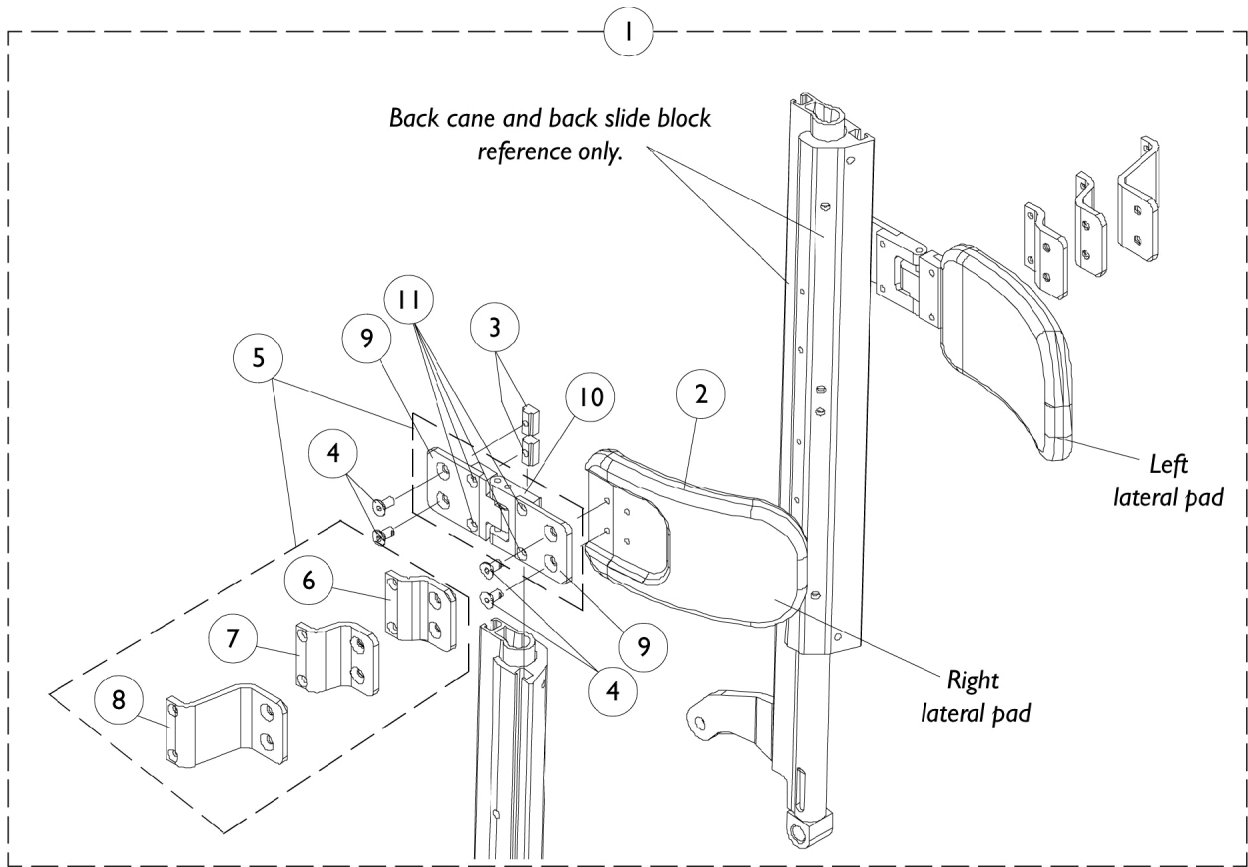

Lateral Support Assembly

Lateral Support Assembly

Item Number	Note	Part Number	Description	Quantity Per	
				Package	Assembly
1	A	1090200	Kit, Swingaway Lateral Support Assembly w/ Medium Pads (Pair)	2	1
2			Pad, Lateral Support - Medium (6" W x 4" H)	1	2
3			T-Nut (1/4-20)	1	4
4			Screw, Socket Flat Head (1/4-20 x 1/2")	1	8
6			NLA - Bracket, Extension Offset, Black (1/2")	1	2
7			NLA - Bracket, Extension Offset, Black (1")	1	2
8			Bracket, Extension Offset, Black (2")	1	2
9			Bracket, Flush Mount, Black	1	4
10			Bracket, Swingaway - Right	1	1
10			NLA - Bracket, Swingaway - Left	1	1
11			NLA - Screw, Socket Flat Head (#10-32 x 1/2")	1	8
1	A	1090201	Kit, Swingaway Lateral Support Assembly w/ Large Pads (Pair)	2	1
2			Pad, Lateral Support - Large (6" W x 5" H)	1	2
3			T-Nut (1/4-20)	1	4
4			Screw, Socket Flat Head (1/4-20 x 1/2")	1	8
6			NLA - Bracket, Extension Offset, Black (1/2")	1	2
7			NLA - Bracket, Extension Offset, Black (1")	1	2
8			Bracket, Extension Offset, Black (2")	1	2
9			Bracket, Flush Mount, Black	1	4
10			Bracket, Swingaway - Right	1	1
10			NLA - Bracket, Swingaway - Left	1	1
11			NLA - Screw, Socket Flat Head (#10-32 x 1/2")	1	8
5	B	1090198	Kit, Swingaway Bracket Assembly w/ Offset Brackets - Right	1	1
6			NLA - Bracket, Extension Offset, Black (1/2")	1	1
7			NLA - Bracket, Extension Offset, Black (1")	1	1
8			Bracket, Extension Offset, Black (2")	1	1
9			Bracket, Flush Mount, Black	1	2
10			Bracket, Swingaway - Right	1	1
11			NLA - Screw, Socket Flat Head (#10-32 x 1/2")	1	4
5	B	1090199	Kit, Swingaway Bracket Assembly w/ Offset Brackets - Left	1	1
6			NLA - Bracket, Extension Offset, Black (1/2")	1	1
7			NLA - Bracket, Extension Offset, Black (1")	1	1
8			Bracket, Extension Offset, Black (2")	1	1
9			Bracket, Flush Mount, Black	1	2
10			NLA - Bracket, Swingaway - Left	1	1
11			NLA - Screw, Socket Flat Head (#10-32 x 1/2")	1	4

NOTE: A - Includes items 2-4 and 6-11
 B - Includes items 6-11