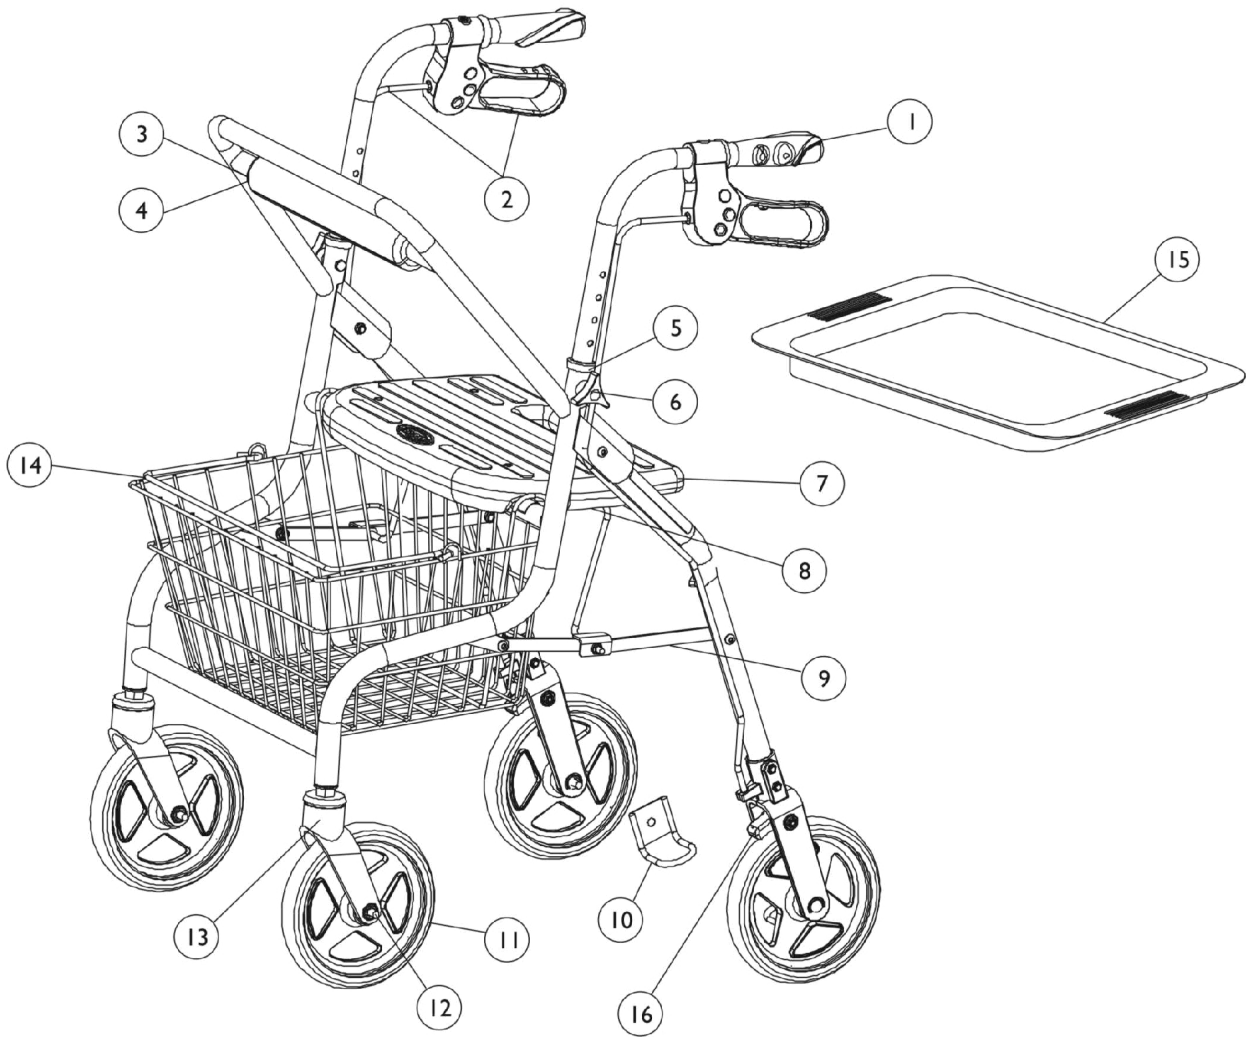

Rollator (Four Wheeled)

Model 65900 - Stardust

Model 65900 (Stardust)
Jewel Green Finish

Rollator (Four Wheeled) Model 65900 - Stardust

Item Number	Note	Part Number	Description	Quantity Per	
				Package	Assembly
1		1076186	Grips, Hand	2	1
2	A	1076184-NLA	NLA - Kit, Hand Brake	1	2
3		1099372-NLA	NLA - Cover	1	1
4		1094528-NLA	NLA - Pad, Backrest	1	1
5		1099367-NLA	NLA - Package, Anti-Rattle, Black (1")	2	1
6	B	1076175-NLA	NLA - Knob, Adjustable with Hardware	1	2
7		1099299-NLA	NLA - Seat	1	1
8	C	1099373-NLA	NLA - Kit, Seat Hardware	1	1
9	E	1110749-NLA	NLA - Kit, Connection Link w/ Hardware	1	2
10		65406-NLA	NLA - Kit, Curb Climber	1	2
11	D	1076176-NLA	NLA - Kit, Wheel w/ Hardware	1	4
12		1082534-NLA	NLA - Cap, Plastic, Black	8	1
13		1094535-NLA	NLA - Fork, Front	1	2
14		1098988-NLA	NLA - Basket	1	1
15		1076174-NLA	NLA - Tray	1	1
16		1104754-NLA	NLA - Pad, Brake	1	2

NOTE: A - Includes Brake Handle, Brake Holder and Brake Cable Only.
B - Includes Knob and Bolt.
C - Includes Brackets, Plates and Screws.
D - Includes Caster, Bearings, Spacer, Nut, Screw and Caps.
E - Includes Front and Rear Linkage, Hardware and Instruction Sheet.