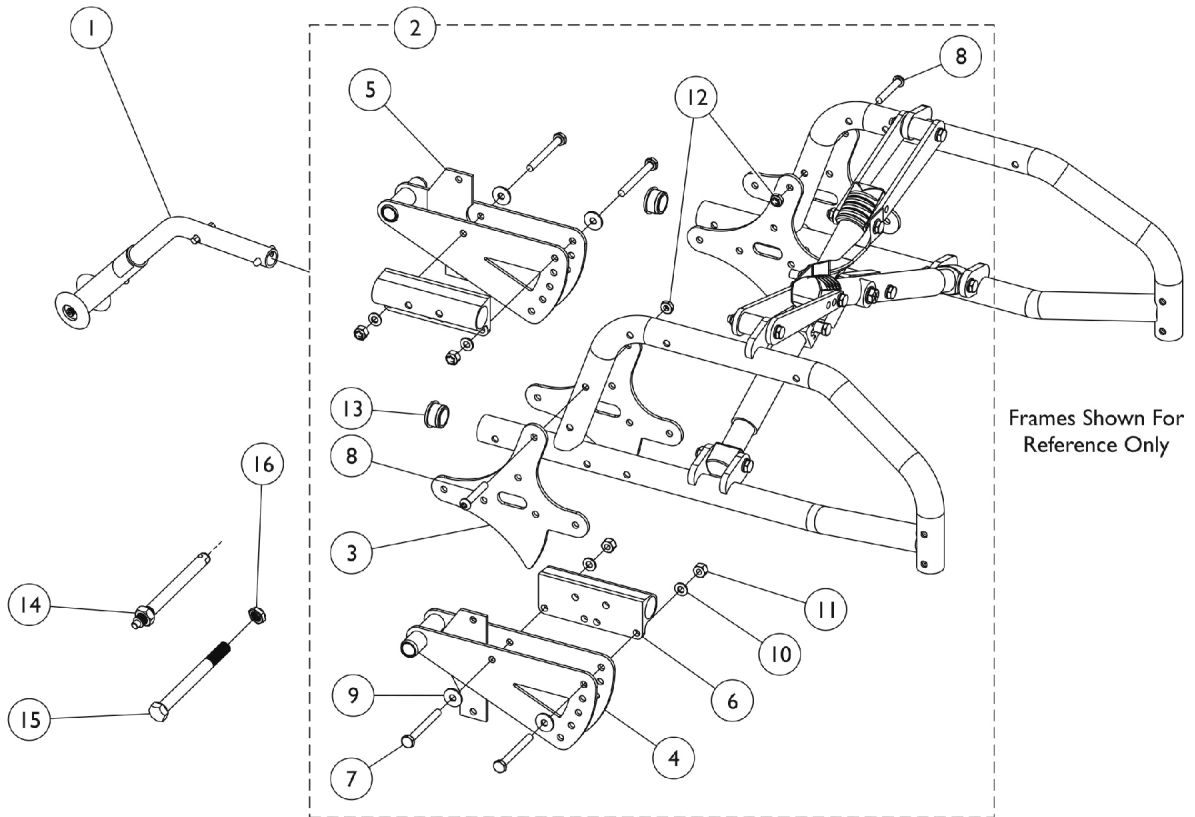

Axles, Axle Bracket Hardware, and Anti-Tips Chairs with Hublocks

12" and 20" Composite Rear Wheels Only

Axles, Axle Bracket Hardware, and Anti-Tips Chairs with Hublocks

Item Number	Note	Part Number	Description	Quantity Per	
				Package	Assembly
1	A	1118549	Anti-Tipper	1	2
2	A,B	1132603	Kit, Axle Bracket Hublock Hardware	2	1
3		1170354	Plate, Axle	1	4
4		1132563-NLA	NLA - Plate, Axle Tilt Hublock - Right	1	1
5		1132564	Plate, Axle Tilt Hublock - Left	1	1
6		1118500-NLA	NLA - Bracket, Anti-Tipper, Black	1	2
7		1055350	Screw, Hex Head (1/4-28 x 2-1/4")	1	4
8		1163325	Screw, Socket Button Head (1/4-28 x 1-1/2")	1	2
9		1026900	Washer (1/4 x 23/32 x 1/16")	1	4
10		1026907	Washer (1/4 x 1/2 x 1/16")	1	4
11		1065362	Locknut (1/4-28)	1	4
12		1158026	Locknut (1/4-28)	1	2
13		1056328	Plug Button, Black (1")	1	2
14		1040361	Axle, Quick Release w/ Locknut (1/2" x 5")	1	2
15		1049227	Screw, Hex Head (1/2-20 x 5-1/4")	1	2
16		1025737	Locknut (1/2-20)	1	2

NOTE: A - Chairs with 12" and 20" Rear Wheels.
B - Includes items 2 - 13.