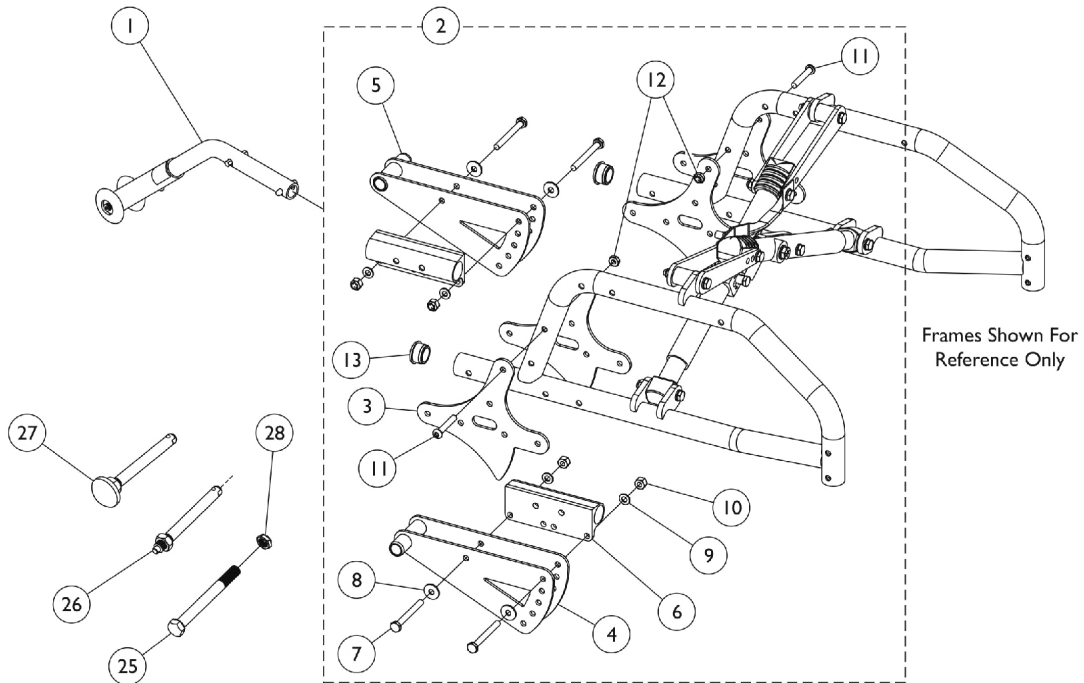

# Axles, Axle Bracket Hardware, and Anti-Tips Chairs without Hublocks

12" and 20" Rear Wheels

22" and 24" Rear Wheels

## Axles, Axle Bracket Hardware, and Anti-Tips Chairs without Hublocks

Item Number	Note	Part Number	Description	Quantity Per	
				Package	Assembly
1	C	1118549	Anti-Tipper	1	2
2	A	1118553	Hardware, Axle Bracket, Both Sides (12" & 20" Rear Wheels)	1	1
3		1170354	Plate, Axle	1	4
4		1118487	Plate, Axle Tilt -Right	1	1
5		1118488	Plate, Axle Tilt -Left	1	1
6		1118500-NLA	NLA - Bracket, Anti-Tipper, Black	1	2
7		1055350	Screw, Hex Head (1/4-28 x 2-1/4")	1	4
8		1026900	Washer (1/4 x 23/32 x 1/16")	1	4
9		1026907	Washer (1/4 x 1/2 x 1/16")	1	4
10		1065362	Locknut (1/4-28)	1	4
11		1163325	Screw, Socket Button Head (1/4-28 x 1-1/2")	1	2
12		1158026	Locknut (1/4-28)	1	2
13		1056328	Plug Button, Black (1")	1	2
14	B	1118554	Hardware, Axle Bracket, Both Sides (22" & 24" Rear Wheels)	1	1
15	H	1118562-NLA	NLA - Plate, Axle Self Propel -Right	1	1
16		1118500-NLA	NLA - Bracket, Anti-Tipper, Black	1	2
17		1118469	Uni-Washer, Coved	1	4
18		40157X020	Spacer, Coved (1/4 x 1 x 9/16")	1	4
19		1055348	Screw, Hex Head (1/4-28 x 1-3/4")	1	4
20		1055349	Screw, Hex Head (1/4-28 x 2")	1	4
21		1065362	Locknut (1/4-28)	1	8
22		1026907	Washer (1/4 x 1/2 x 1/16")	1	12
23		1056328	Plug Button, Black (1")	1	2
24	D	1118560-NLA	NLA - Anti-Tipper	1	2
25	G	1049227	Screw, Hex Head (1/2-20 x 5-1/4")	1	2
26	F	1040361	Axle, Quick Release w/ Locknut (1/2" x 5")	1	2
27	E	1113049	Axle, Quick Release w/ Dome Button, Black	1	2
28		1025737	Locknut (1/2-20)	1	2

NOTE: A - Includes items 3 - 13.  
 B - Includes items 15 - 22.  
 C - Chairs with 12" and 20" Wheels.  
 D - Chairs with 22" and 24" Wheels.  
 E - Use with Spoke Rear Wheels.  
 F - Use with Composite Rear Wheels.  
 G - Permanent Axle. Use with Spoke/Composite Rear Wheels.  
 H - No longer Available. See item 14 as a replacement.