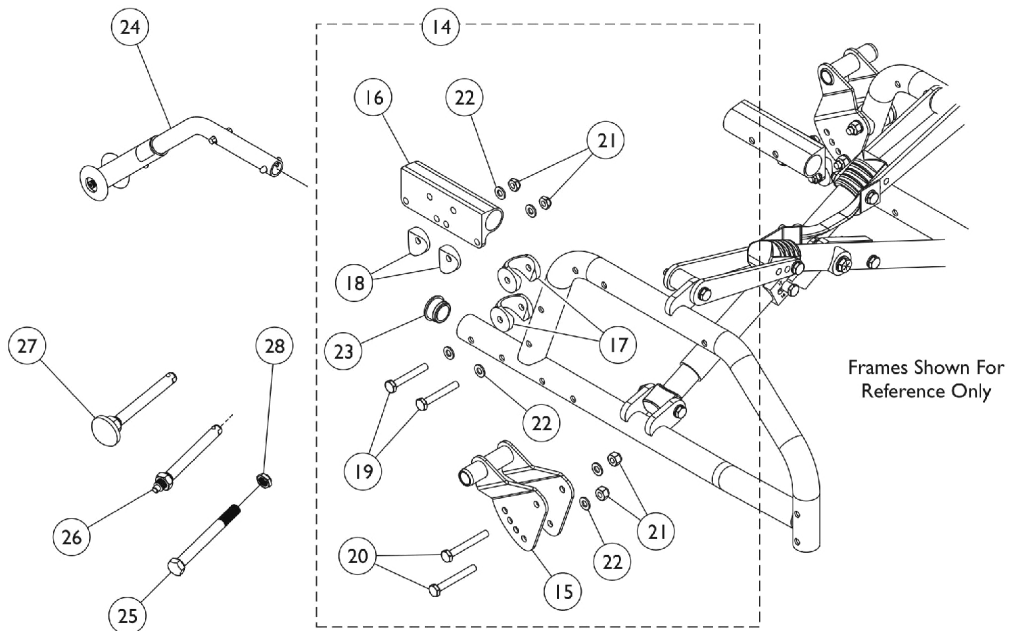

# Axles, Axle Bracket Hardware, and Anti-Tips Chairs without Hublocks

12" and 20" Rear Wheels

22" and 24" Rear Wheels

## Axles, Axle Bracket Hardware, and Anti-Tips Chairs without Hublocks

Item Number	Note	Part Number	Description	Quantity Per	
				Package	Assembly
1	C	1118549	Anti-Tipper	1	2
2	A	1118553	Hardware, Axle Bracket, Both Sides (12" & 20" Rear Wheels)	1	1
3		1170354	Plate, Axle	1	4
4		1118487	Plate, Axle Tilt -Right	1	1
5		1118488	Plate, Axle Tilt -Left	1	1
6		1118500-NLA	NLA - Bracket, Anti-Tipper, Black	1	2
7		1055350	Screw, Hex Head (1/4-28 x 2-1/4")	1	4
8		1026900	Washer (1/4 x 23/32 x 1/16")	1	4
9		1026907	Washer (1/4 x 1/2 x 1/16")	1	4
10		1065362	Locknut (1/4-28)	1	4
11		1163325	Screw, Socket Button Head (1/4-28 x 1-1/2")	1	2
12		1158026	Locknut (1/4-28)	1	2
13		1056328	Plug Button, Black (1")	1	2
14	B	1118554	Hardware, Axle Bracket, Both Sides (22" & 24" Rear Wheels)	1	1
15	H	1118562-NLA	NLA - Plate, Axle Self Propel -Right	1	1
16		1118500-NLA	NLA - Bracket, Anti-Tipper, Black	1	2
17		1118469	Uni-Washer, Coved	1	4
18		40157X020	Spacer, Coved (1/4 x 1 x 9/16")	1	4
19		1055348	Screw, Hex Head (1/4-28 x 1-3/4")	1	4
20		1055349	Screw, Hex Head (1/4-28 x 2")	1	4
21		1065362	Locknut (1/4-28)	1	8
22		1026907	Washer (1/4 x 1/2 x 1/16")	1	12
23		1056328	Plug Button, Black (1")	1	2
24	D	1118560-NLA	NLA - Anti-Tipper	1	2
25	G	1049227	Screw, Hex Head (1/2-20 x 5-1/4")	1	2
26	F	1040361	Axle, Quick Release w/ Locknut (1/2" x 5")	1	2
27	E	1113049	Axle, Quick Release w/ Dome Button, Black	1	2
28		1025737	Locknut (1/2-20)	1	2

NOTE: A - Includes items 3 - 13.  
 B - Includes items 15 - 22.  
 C - Chairs with 12" and 20" Wheels.  
 D - Chairs with 22" and 24" Wheels.  
 E - Use with Spoke Rear Wheels.  
 F - Use with Composite Rear Wheels.  
 G - Permanent Axle. Use with Spoke/Composite Rear Wheels.  
 H - No longer Available. See item 14 as a replacement.