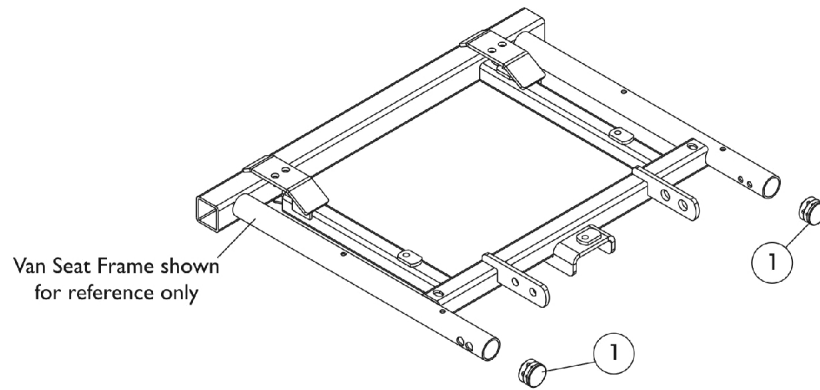

# Front Rigging Hangers and Hardware For Van Seat

Swingaway Front Rigging Non-Hanger Hardware  
(When Front Rigging Is Excluded From Chair)  
Or  
When Center Mount Riggings are used

Swingaway Front Rigging Hanger Mounting Hardware  
(For Sector and Pin Style riggings)

## Front Rigging Hangers and Hardware For Van Seat

Item Number	Note	Part Number	Description	Quantity Per	
				Package	Assembly
1		1134425	Package, Plug Button, Black (1")	10	1
2	A	1148228	Kit, Front Rigging Hanger Hardware For Van Seat	2	1
3			Screw, Socket Head Cap w/ Patch (1/4-20 x 1-1/2")	1	4
4			NLA - Spacer (1/4 x 3/8 x 3/16")	1	4
5			Locknut (1/4-20)	1	4
6	B	1143416	Front Rigging Hanger Assembly w/ Sector Block, Black - Right	1	1
6	B	1143417	Front Rigging Hanger Assembly w/ Sector Block, Black - Left	1	1
7	C	1054571	Kit, Sector Block - Right	1	1
7	C	1054572	Kit, Sector Block - Left	1	1
8	D	1143783	Front Rigging Hanger Assembly w/ Plug Button, Hemi, Black - Right	1	1
8	D	1143784	Front Rigging Hanger Assembly w/ Plug Button, Hemi, Black - Left	1	1
9		1134426	Package, Plug Button, Black (3/4")	10	1
NOTE: A - Includes items 3-5. B - Includes item 8. C - Includes Sector Block, Screw and Washer. D - Includes item 9 Plug Button.					