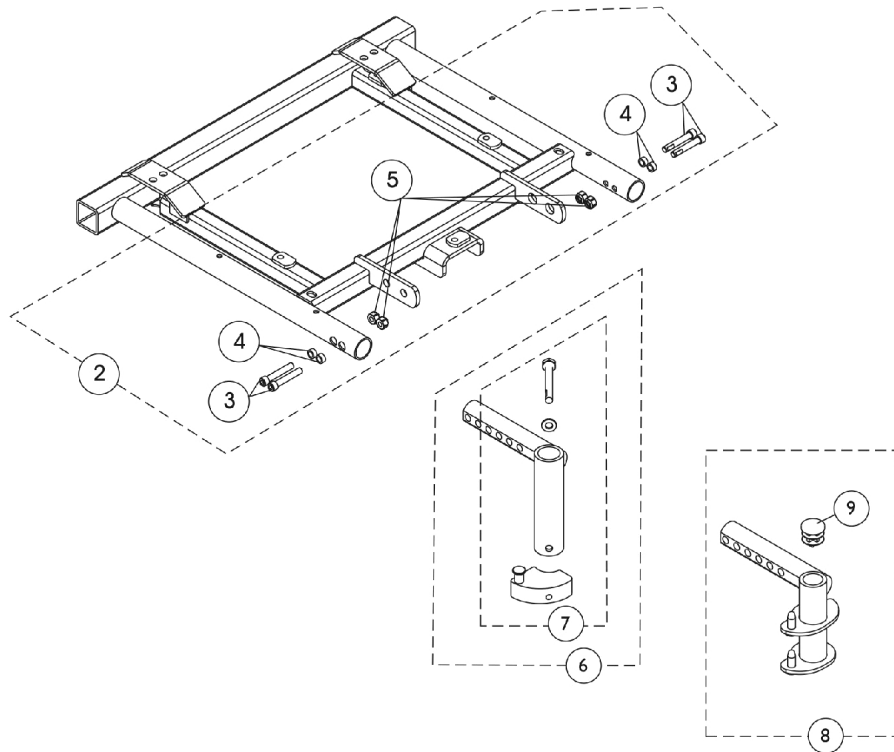

# Front Rigging Hangers and Hardware For Van Seat

Swingaway Front Rigging Non-Hanger Hardware  
(When Front Rigging Is Excluded From Chair)  
Or  
When Center Mount Riggings are used

Swingaway Front Rigging Hanger Mounting Hardware  
(For Sector and Pin Style riggings)

## Front Rigging Hangers and Hardware For Van Seat

Item Number	Note	Part Number	Description	Quantity Per	
				Package	Assembly
1		1134425	Package, Plug Button, Black (1")	10	1
2	A	1148228	Kit, Front Rigging Hanger Hardware For Van Seat	2	1
3			Screw, Socket Head Cap w/ Patch (1/4-20 x 1-1/2")	1	4
4			NLA - Spacer (1/4 x 3/8 x 3/16")	1	4
5			Locknut (1/4-20)	1	4
6	B	1143416	Front Rigging Hanger Assembly w/ Sector Block, Black - Right	1	1
6	B	1143417	Front Rigging Hanger Assembly w/ Sector Block, Black - Left	1	1
7	C	1054571	Kit, Sector Block - Right	1	1
7	C	1054572	Kit, Sector Block - Left	1	1
8	D	1143783	Front Rigging Hanger Assembly w/ Plug Button, Hemi, Black - Right	1	1
8	D	1143784	Front Rigging Hanger Assembly w/ Plug Button, Hemi, Black - Left	1	1
9		1134426	Package, Plug Button, Black (3/4")	10	1
NOTE: A - Includes items 3-5. B - Includes item 8. C - Includes Sector Block, Screw and Washer. D - Includes item 9 Plug Button.					