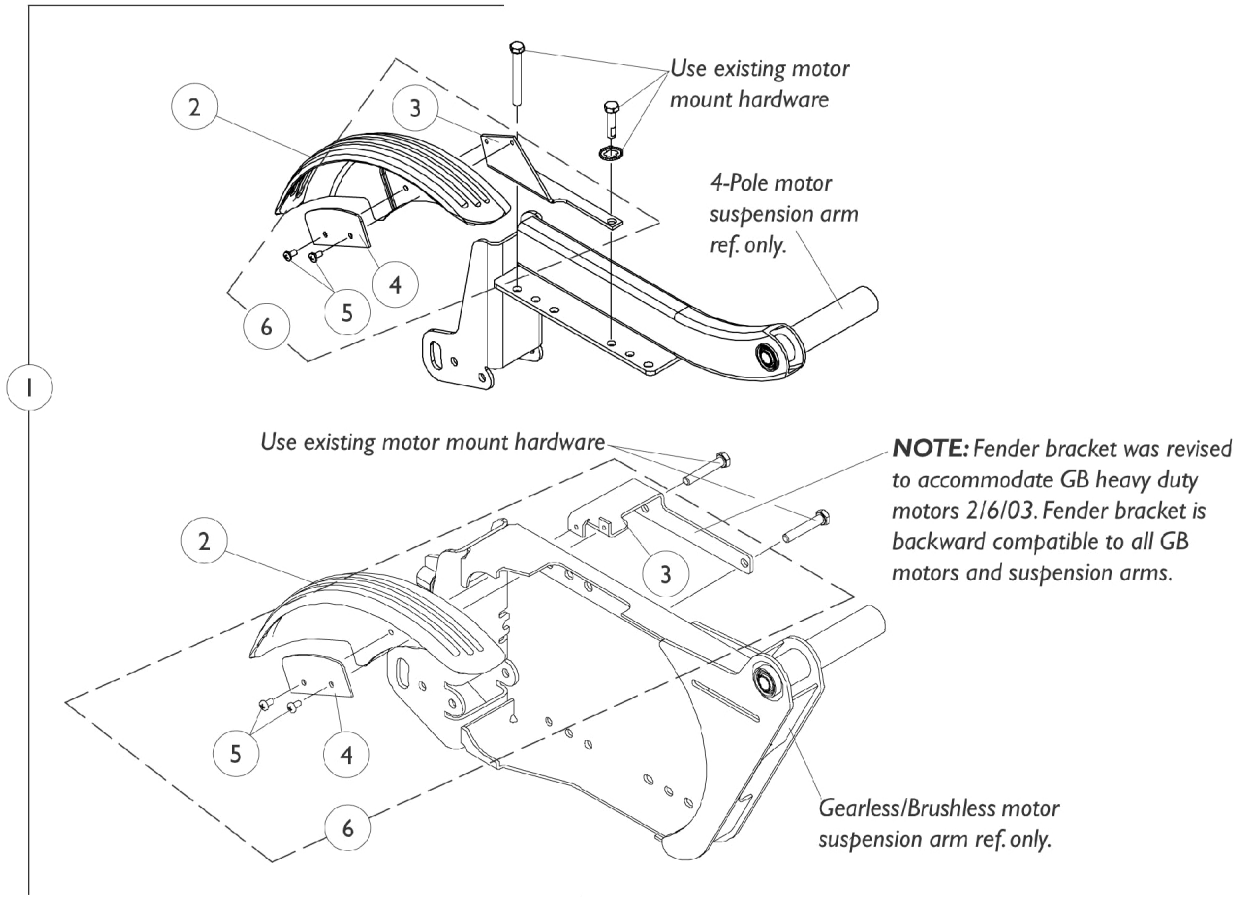

Fender Assembly

(4 Pole Motors Before 8/17/10 US and Canada) and GB Motors

Fender Assembly

(4 Pole Motors Before 8/17/10 US and Canada) and GB Motors

Item Number	Note	Part Number	Description	Quantity Per	
				Package	Assembly
1	A	1104860-NLA	NLA - Kit, Fender Assembly w/ Instruction Sheet, 4-Pole Motor Suspension Arm (Pair)	1	1
1	A	1104861-NLA	NLA - Kit, Fender Assembly w/ Instruction Sheet, GB Motor Suspension Arm (Pair)	1	1
2		1101718	Fender, Black	1	2
3		1104411-NLA	NLA - Bracket, Fender Mounting, Black - Right (4-Pole Motor)	1	1
3		1104412	Bracket, Fender Mounting, Black - Left (4-Pole Motor)	1	1
3		1115914-NLA	NLA - Bracket, Fender Mounting, Black - Right (GB Motor)	1	1
3	D	1115915-NLA	NLA - Bracket, Fender Mounting, Black - Left (GB Motor)	1	1
4		1105556-NLA	NLA - Spacer, Fender, Black	1	2
5		1022597	Screw, Phillips Pan Head Tap (#10-32 x 3/8")	1	4
6	B	1104806-NLA	NLA - Kit, Fender Mounting Hardware, 4-Pole Motor Suspension Arm (Pair)	1	1
6	B	1104807-NLA	NLA - Kit, Fender Mounting Hardware, GB Motor Suspension Arm (Pair)	1	1
	C,E	1104908-NLA	NLA - Instruction Sheet, Fender Assembly	1	1

NOTE: A - Includes items 2-5
B - Includes items 3-5
C - Not Shown
D - No longer available. See item 6 part #1104807
E - Item is no longer available from the Invacare Service Parts Department. Refer to the Invacare Website under "Product Literature Search". Enter the part number in the "Keywords" field and download a free PDF version copy.