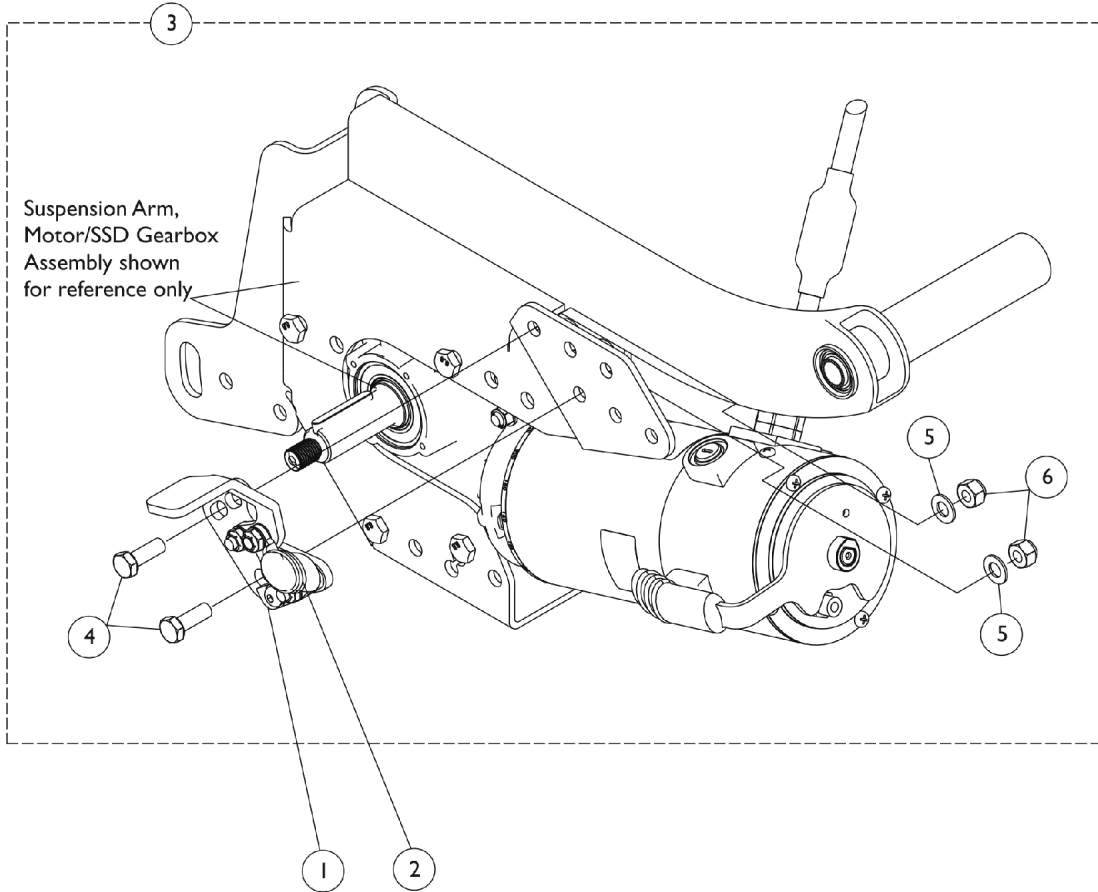

Wheel Lock Assembly (4 Pole Motors After 8/16/10 US and Canada)

Wheel Lock Assembly (4 Pole Motors After 8/16/10 US and Canada)

Item Number	Note	Part Number	Description	Quantity Per	
				Package	Assembly
1	A	1139885	Wheel Lock Assembly - Right	1	1
1	A	1139886	Wheel Lock Assembly - Left	1	1
2		1101725	Cap, Brake Lever End, Black	1	1
2		1130584	Package, Cap, Brake Lever End, Black	10	1
3	B	1169187	Kit, Wheel Lock Mounting Hardware	1	1
4			NLA - Screw, Hex Head w/ Patch (5/16-18 x 7/8")	1	2
5			Washer, Flat (5/16 x 5/8 x 1/16")	1	2
6			Locknut (5/16-18)	1	2

NOTE: A - Wheel Lock Assembly includes item #2 part number 1101725 Brake Lever End Cap.
B - Includes items 4-6 and accommodates one side only.