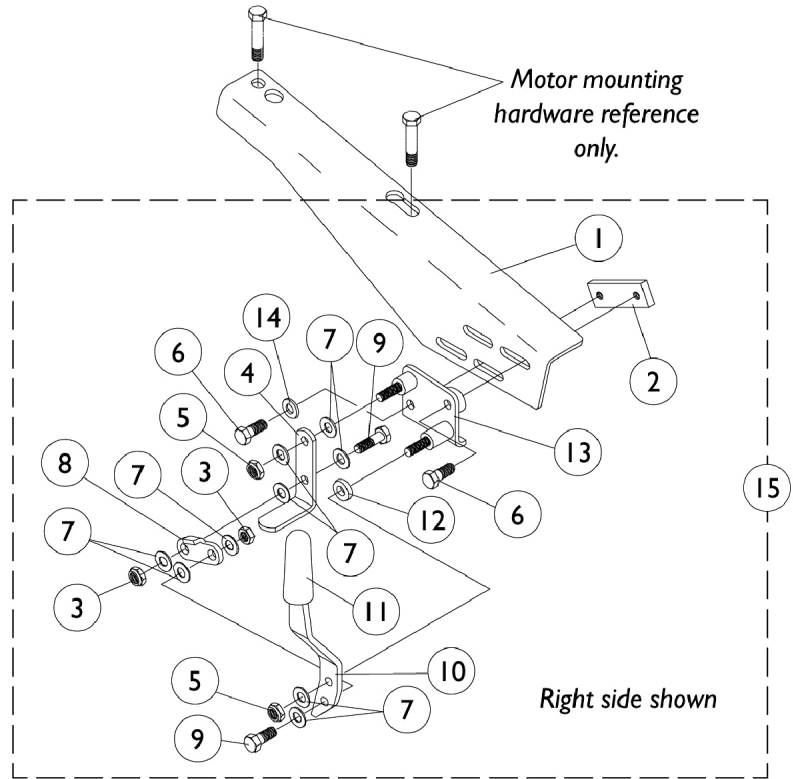

# Wheel Lock Assembly

(4 Pole Motors Before 8/17/10 US and Canada)

**NOTE:** Use existing motor mounting hardware.

## Wheel Lock Assembly (4 Pole Motors Before 8/17/10 US and Canada)

Item Number	Note	Part Number	Description	Quantity Per	
				Package	Assembly
1		1054510-NLA	NLA - Bracket, Wheel Lock Mount, Black - Right	1	1
1		1054512-NLA	NLA - Bracket, Wheel Lock Mount, Black - Left	1	1
2		1054508-NLA	NLA - Link, Inside, Black	1	1
3		7930334-NLA	NLA - Locknut (1/4-28)	25	1
4		1031833-NLA	NLA - Shoe, Wheel Lock	1	1
5		7930323-NLA	NLA - Package, Locknut (1/4-20)	25	1
6		7930326-NLA	NLA - Package, Screw, Hex Head (1/4-20 x 3/4")	25	1
7		1026033	Washer, Nylon (1/4 x 1/2 x 1/16")	1	9
8		1018733-NLA	NLA - Link, Stop, Black	1	1
9		1028687	Screw, Hex Head (1/4-28 x 3/4")	1	2
10		1021408-NLA	NLA - Handle, Wheel Lock, Black - Right	1	1
10		1021409-NLA	NLA - Handle, Wheel Lock, Black - Left	1	1
11		47376X024	Tip, Rubber Wheel Lock Handle, Black	1	1
12		1026105-NLA	NLA - Spacer, Nylon (1/4 x 7/16 x 1/8")	1	1
13		1054513-NLA	NLA - Plate, Wheel Lock Base, Black - Right	1	1
13		1054514-NLA	NLA - Plate, Wheel Lock Base, Black - Left	1	1
14		1026907	Washer (1/4 x 1/2 x 1/16")	1	1
15		1054515-NLA	NLA - Wheel Lock Assembly, Right	1	1
15		1054516-NLA	NLA - Wheel Lock Assembly, Left	1	1