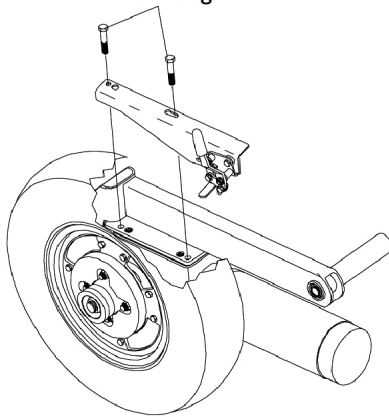

# Wheel Lock Assembly

(4 Pole Motors Before 8/17/10 US and Canada)

**NOTE:** Use existing motor mounting hardware.

## Wheel Lock Assembly (4 Pole Motors Before 8/17/10 US and Canada)

Item Number	Note	Part Number	Description	Quantity Per	
				Package	Assembly
1		1054510-NLA	NLA - Bracket, Wheel Lock Mount, Black - Right	1	1
1		1054512-NLA	NLA - Bracket, Wheel Lock Mount, Black - Left	1	1
2		1054508-NLA	NLA - Link, Inside, Black	1	1
3		7930334-NLA	NLA - Locknut (1/4-28)	25	1
4		1031833-NLA	NLA - Shoe, Wheel Lock	1	1
5		7930323-NLA	NLA - Package, Locknut (1/4-20)	25	1
6		7930326-NLA	NLA - Package, Screw, Hex Head (1/4-20 x 3/4")	25	1
7		1026033	Washer, Nylon (1/4 x 1/2 x 1/16")	1	9
8		1018733-NLA	NLA - Link, Stop, Black	1	1
9		1028687	Screw, Hex Head (1/4-28 x 3/4")	1	2
10		1021408-NLA	NLA - Handle, Wheel Lock, Black - Right	1	1
10		1021409-NLA	NLA - Handle, Wheel Lock, Black - Left	1	1
11		47376X024	Tip, Rubber Wheel Lock Handle, Black	1	1
12		1026105-NLA	NLA - Spacer, Nylon (1/4 x 7/16 x 1/8")	1	1
13		1054513-NLA	NLA - Plate, Wheel Lock Base, Black - Right	1	1
13		1054514-NLA	NLA - Plate, Wheel Lock Base, Black - Left	1	1
14		1026907	Washer (1/4 x 1/2 x 1/16")	1	1
15		1054515-NLA	NLA - Wheel Lock Assembly, Right	1	1
15		1054516-NLA	NLA - Wheel Lock Assembly, Left	1	1