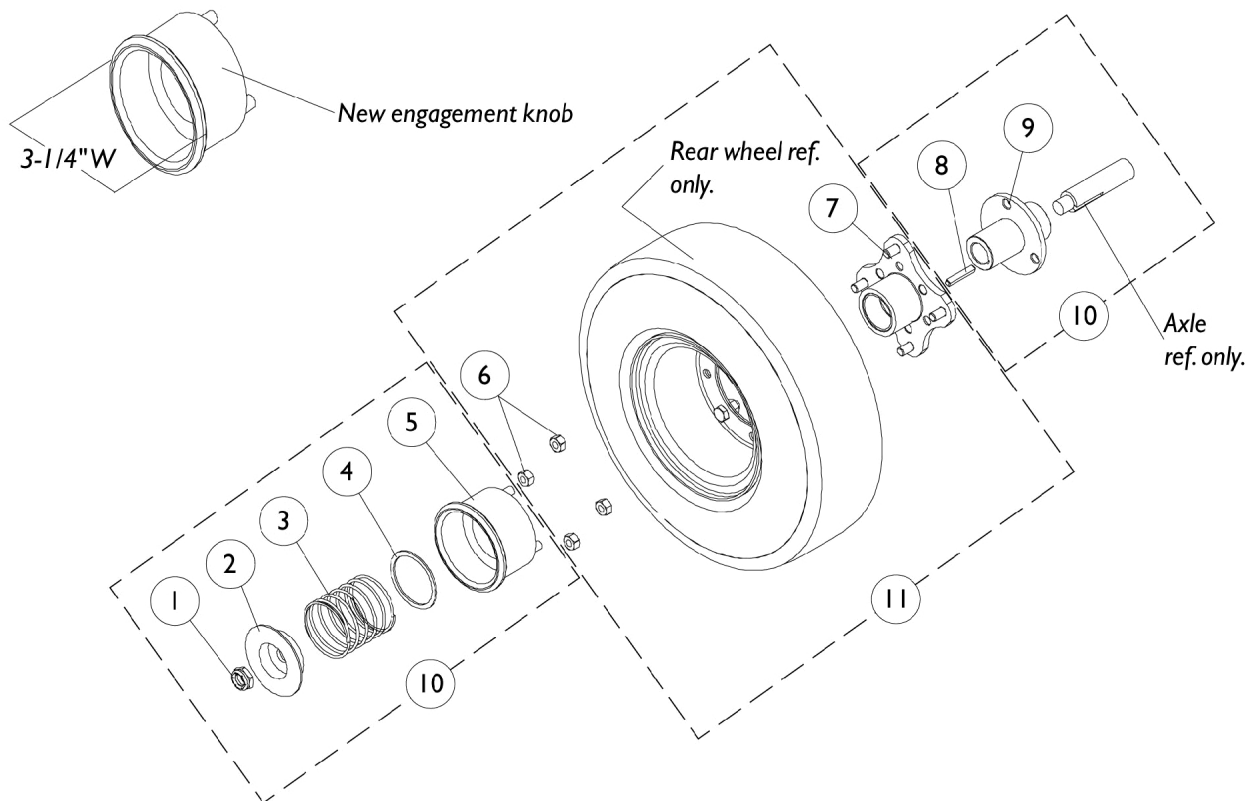

Free Wheel Hub Mount and Hardware (4 Pole Motors Before 8/17/10 US and Canada)

NOTE: To change a Non-Free Wheel Hub to a Free Wheeling Hub, see Free Wheel Hub Kits page.

Free Wheel Hub Mount and Hardware (4 Pole Motors Before 8/17/10 US and Canada)

NOTE: To change a Non-Free Wheel Hub to a Free Wheeling Hub, see Free Wheel Hub Kits page.

Item Number	Note	Part Number	Description	Quantity Per	
				Package	Assembly
1		7930302	Locknut (1/2-20)	25	1
2		1078090	Cup, Washer	1	1
3		1079002-NLA	NLA - Spring, Compression (2-3/32 x 2-1/4 x 3/32")	1	1
4		1079001-NLA	NLA - Washer, Flat (1-13/16 x 2-1/8 x 1/16")	1	1
5		1077022	Knob, Engagement, Black	1	1
6		1024426-NLA	NLA - Nut, Hex (5/16-24)	1	4
7		1077023	Hub Assembly	1	1
8		1000180	Key (3/16 x 1-1/4")	1	1
9		1077021	Sleeve, Axle	1	1
10		1079004	Free Wheel Hub Assembly	1	1
11		1081358	Drive Wheel Assembly, Pneumatic w/ Hub, Grey Tire/Black Rim (14 x 3")	1	1
11		1081359	Drive Wheel Assembly, Flat Free w/ Hub, Grey Tire/Black Rim (14 x 3")	1	1
11		1081362-NLA	NLA - Drive Wheel Assembly, Pneumatic w/ Hub, Grey Tire/Black Rim (14 x 4")	1	1
11		1081363	Drive Wheel Assembly, Flat Free w/ Hub, Grey Tire/Black Rim (14 x 4")	1	1