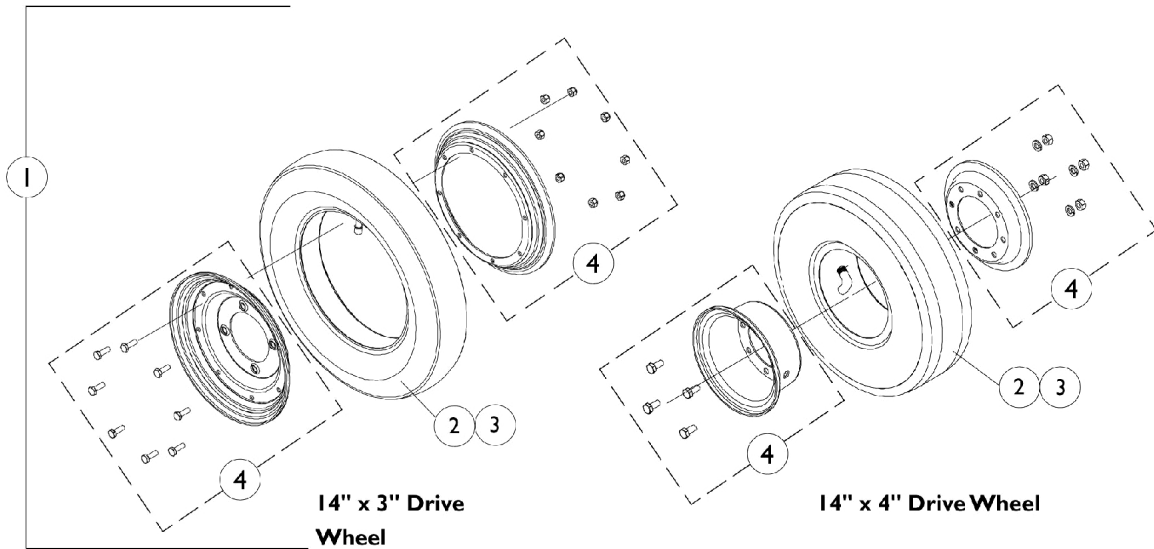

Drive Wheels for Free Wheel Hubs 4-Pole Motors Only

Item Number	Note	Part Number	Description	Quantity Per	
				Package	Assembly
1-3		See Chart	Item #'s 1, 2 and 3 Drive Wheels for Free Wheel Hubs	1	1
4		1104889	Rim, 8" w/ Hardware (14 x 3" Wheel)	1	1
4		1078246-NLA	NLA - Kit, 6" Rim w/ Hardware (14" x 4" Wheel)	1	1
	B,C	7930326-NLA	NLA - Package, Screw, Hex Head (1/4-20 x 3/4")	25	1
	B,C	7930333	Locknut (1/4-20)	25	1
	A,B	1024443-NLA	NLA - Screw, Hex Head (5/16-24 x 5/8")	1	4
	A,B	1024442-NLA	NLA - Washer, Lock (5/16 x 9/16 x 1/16")	1	4
	A,B	1024426-NLA	NLA - Nut, Hex (5/16-24)	1	4
NOTE: A - Included in rim with hardware part number 1078246 B - Not Shown C - Included in rim with hardware part number 1104889					

Item #'s 1, 2 and 3 Wheel Components

Wheel Size	Item #1 Wheel Complete Pneumatic	Item #1 Wheel Complete w/ Flat Free	Item #2 Tire	Item #2 Tire w/ Flat Free	Item #3 Tube
14" x 3"	1079298	1079301	1039652	1101754	1039651
14" x 4"	1079305-NLA	1079304	1042474	1042478	1042475