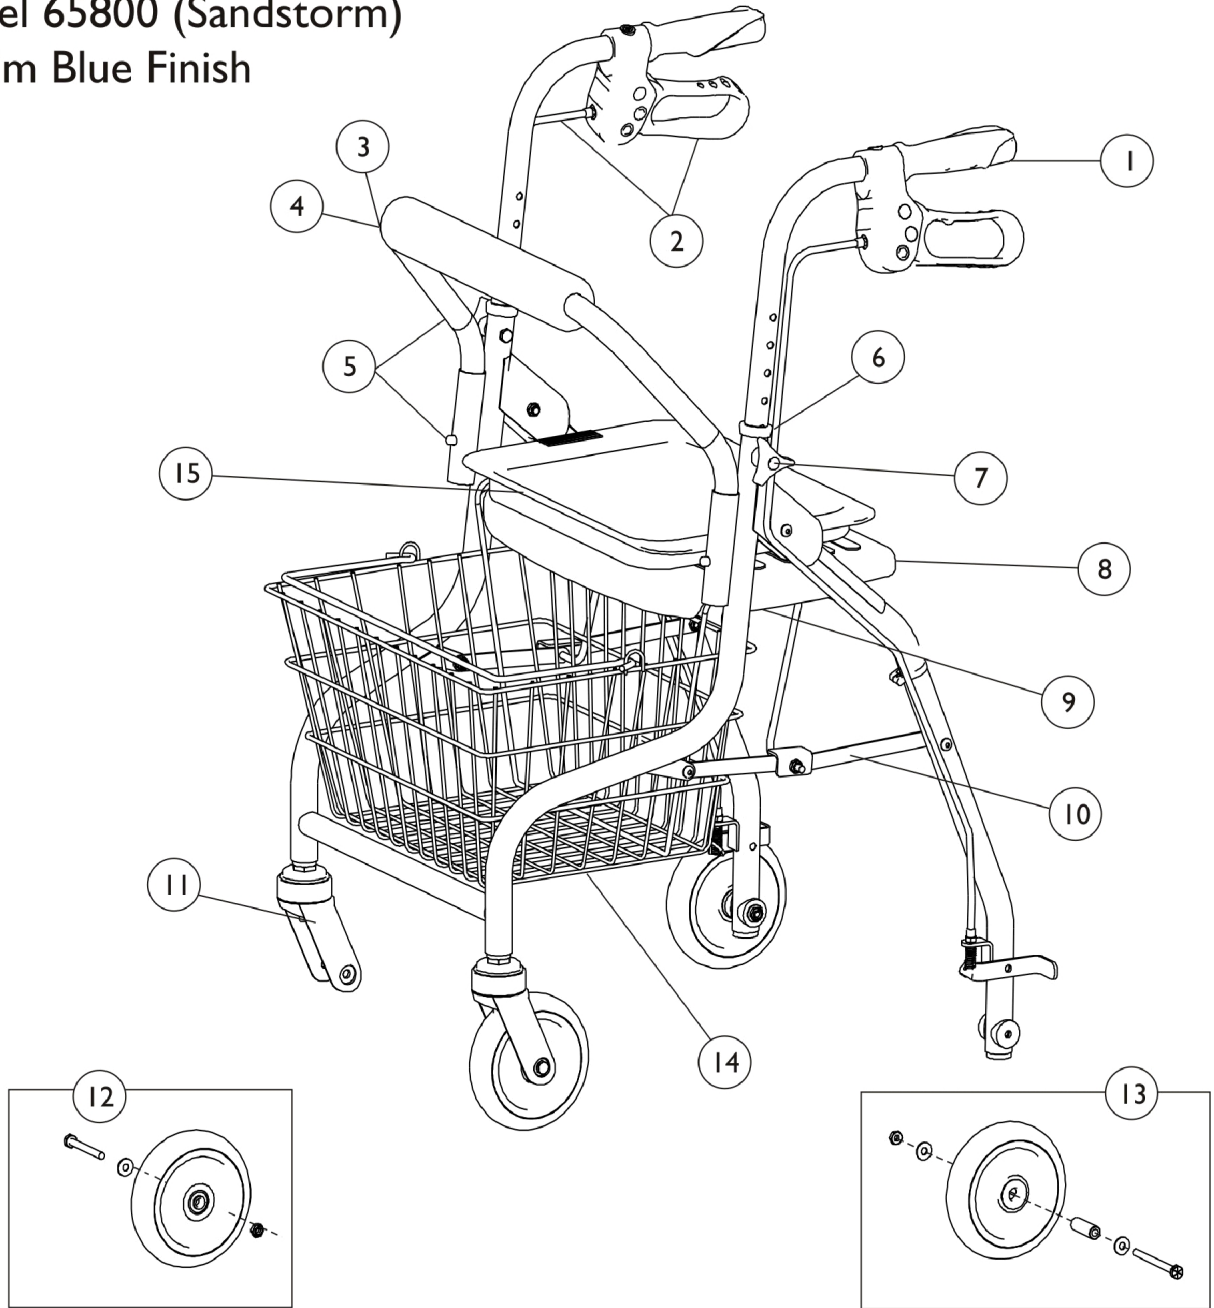

Rollator (Four Wheeled)

Model 65800 - Sandstorm

Model 65800 (Sandstorm)
Denim Blue Finish

Rollator (Four Wheeled) Model 65800 - Sandstorm

Item Number	Note	Part Number	Description	Quantity Per	
				Package	Assembly
1		1076186	Grips, Hand	2	1
2	A	1076184-NLA	NLA - Kit, Hand Brake	1	2
3		1099372-NLA	NLA - Cover	1	1
4		1094528-NLA	NLA - Pad, Backrest	1	1
5	B	1099631-NLA	NLA - Kit, Backrest Tube, Denim Blue	1	1
6		1099367-NLA	NLA - Package, Anti-Rattle, Black (1")	2	1
7	C	1076175-NLA	NLA - Knob, Adjustable with Hardware	1	2
8		1099299-NLA	NLA - Seat	1	1
9	D	1099373-NLA	NLA - Kit, Seat Hardware	1	1
10	G	1110749-NLA	NLA - Kit, Connection Link w/ Hardware	1	2
11		1099369-NLA	NLA - Fork, Front	2	1
12	E	1099370-NLA	NLA - Kit, Wheel (5"), Front	2	1
13	F	1099371-NLA	NLA - Kit, Wheel - Rear (5")	2	1
14		1098988-NLA	NLA - Basket	1	1
15		1076174-NLA	NLA - Tray	1	1

NOTE: A - Includes Brake Handle, Brake Holder and Brake Cable Only.
B - Includes Back Tube and Snap Buttons.
C - Includes Knob and Bolt.
D - Includes Brackets and Screws.
E - Includes Caster, Bearing, Bolt, Washer and Nut.
F - Includes Caster, Bearing, Bolt, Washer, Spacer and Nut.
G - Includes Front and Rear Linkage, Hardware and Instruction Sheet.