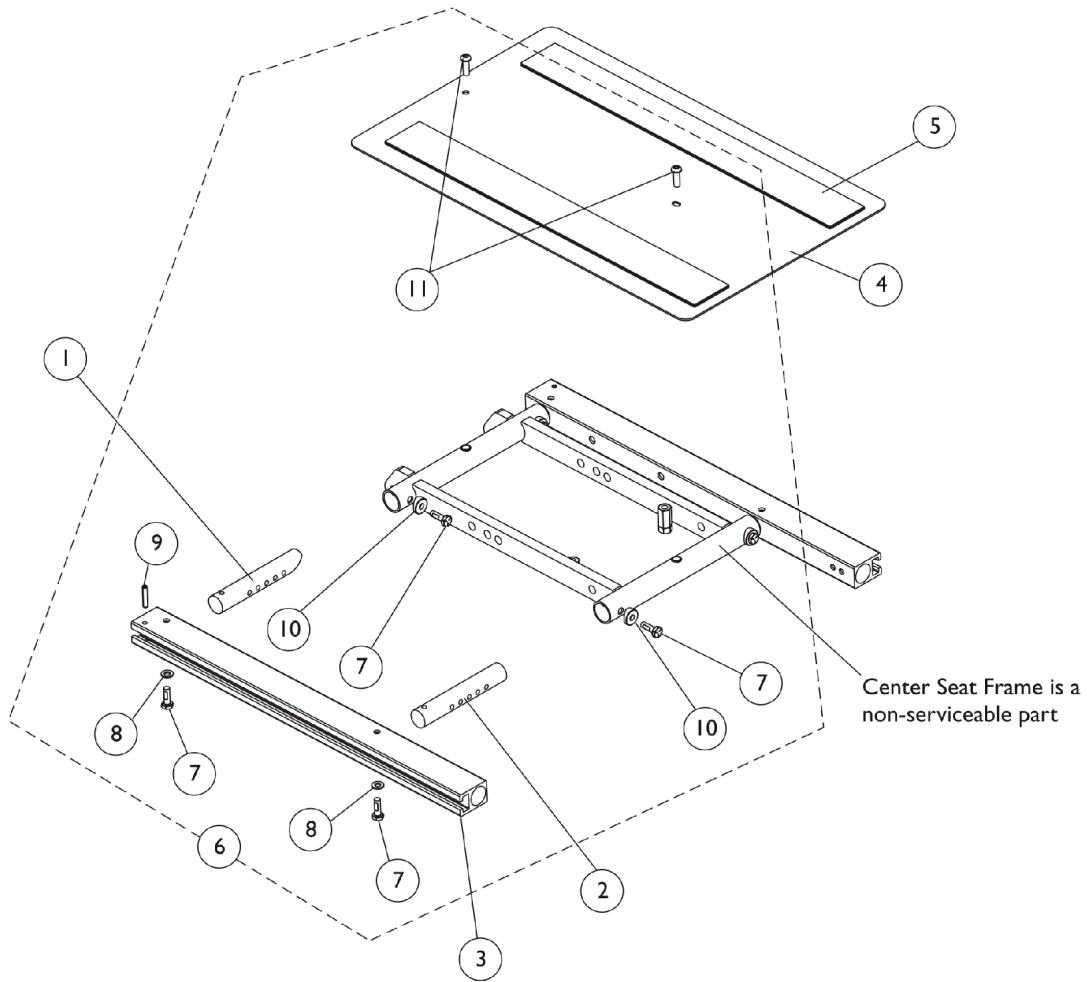

Seat Frame & Seat Pan w/ Hardware (12-16" Wide)

Seat Frame Width Settings

Seat Frame & Seat Pan w/ Hardware (12-16" Wide)

Item Number	Note	Part Number	Description	Quantity Per	
				Package	Assembly
1		1156163-NLA	NLA - Crossbar, Seat Frame, Black (12" - 16" W)	1	2
2		1142955-NLA	NLA - Crossbar, Seat Frame, Black (12" - 16" W)	1	2
3		1142951	Rail, Seat Frame (For 12 - 19" D Conventional)	1	2
4	A	1142961	Pan, Seat, with Hook and Loop Fasteners (12 - 16" W x 12 - 18" D)	1	1
5		1043082	Hook Fastener with Adhesive Back (2" W x 18" L)	1	2
5		1044580	Loop Fastener with Adhesive Back (2" W x 18" L)	1	2
6	B	1144581	Kit, Seat Frame Assembly Hardware (12"-24" Wide)	1	1
7			Screw, Hex Head w/ Patch (1/4-20 x 3/4")	1	8
8			Washer (1/4 x 1/2 x 1/16")	1	4
9			NLA - Pin, Roll (3/16 x 1")	1	2
10			Spacer, Coved (1/4 x 11/16 x 1/2")	1	4
11			Screw, Socket Button (1/4-20 x 3/4")	1	2

NOTE: A - Includes item 5
B - Includes items 7-11