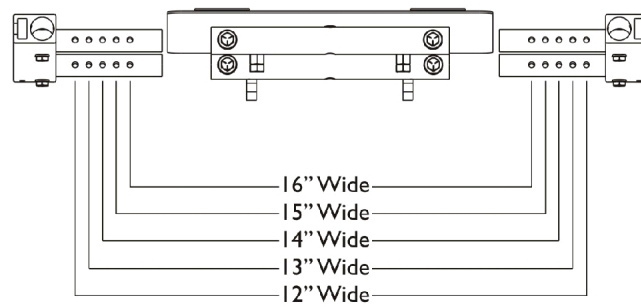

Seat Frame & Seat Pan w/ Hardware (12-16" Wide)

Seat Frame Width Settings

Seat Frame & Seat Pan w/ Hardware (12-16" Wide)

Item Number	Note	Part Number	Description	Quantity Per	
				Package	Assembly
1		1156163-NLA	NLA - Crossbar, Seat Frame, Black (12" - 16" W)	1	2
2		1142955-NLA	NLA - Crossbar, Seat Frame, Black (12" - 16" W)	1	2
3		1142951	Rail, Seat Frame (For 12 - 19" D Conventional)	1	2
4	A	1142961	Pan, Seat, with Hook and Loop Fasteners (12 - 16" W x 12 - 18" D)	1	1
5		1043082	Hook Fastener with Adhesive Back (2" W x 18" L)	1	2
5		1044580	Loop Fastener with Adhesive Back (2" W x 18" L)	1	2
6	B	1144581	Kit, Seat Frame Assembly Hardware (12"-24" Wide)	1	1
7			Screw, Hex Head w/ Patch (1/4-20 x 3/4")	1	8
8			Washer (1/4 x 1/2 x 1/16")	1	4
9			NLA - Pin, Roll (3/16 x 1")	1	2
10			Spacer, Coved (1/4 x 11/16 x 1/2")	1	4
11			Screw, Socket Button (1/4-20 x 3/4")	1	2

NOTE: A - Includes item 5
B - Includes items 7-11