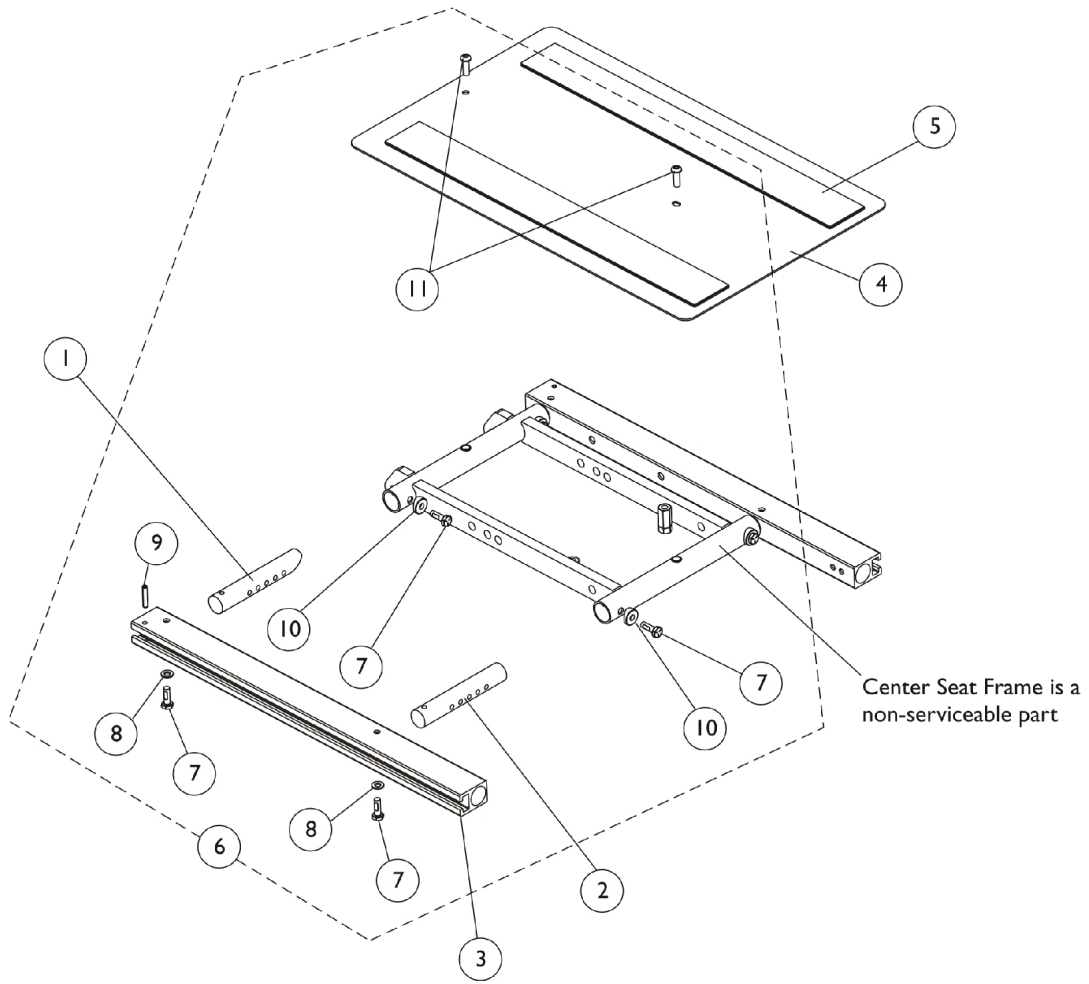

Seat Frame and Seat Pan w/ Hardware (12"-16" Wide)

Seat Frame Width Settings

Seat Frame and Seat Pan w/ Hardware (12"-16" Wide)

Item Number	Note	Part Number	Description	Quantity Per	
				Package	Assembly
1		1156163-NLA	NLA - Crossbar, Seat Frame, Black (12" - 16" W)	1	2
2		1142955-NLA	NLA - Crossbar, Seat Frame, Black (12" - 16" W)	1	2
3		1142951	Rail, Seat Frame (For 12 - 19" D Conventional)	1	2
4	A	1142961	Pan, Seat, with Hook and Loop Fasteners (12 - 16" W x 12 - 18" D)	1	1
5		1043082	Hook Fastener with Adhesive Back (2" W x 18" L)	1	2
5		1044580	Loop Fastener with Adhesive Back (2" W x 18" L)	1	2
6	B	1144581	Kit, Seat Frame Assembly Hardware (12"-24" Wide)	1	1
7			Screw, Hex Head w/ Patch (1/4-20 x 3/4")	1	8
8			Washer (1/4 x 1/2 x 1/16")	1	4
9			NLA - Pin, Roll (3/16 x 1")	1	2
10			Spacer, Coved (1/4 x 11/16 x 1/2")	1	4
11			Screw, Socket Button (1/4-20 x 3/4")	1	2

NOTE: A - Includes item 5
B - Includes items 7-11