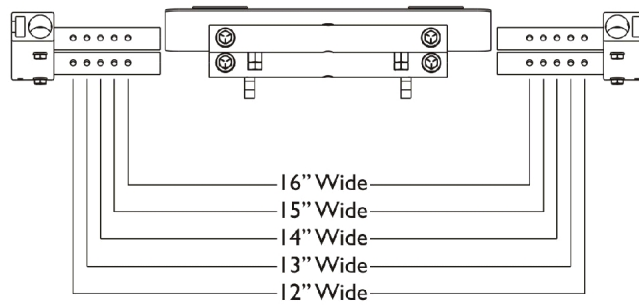

Seat Frame and Seat Pan w/ Hardware (12"-16" Wide)

Seat Frame Width Settings

Seat Frame and Seat Pan w/ Hardware (12"-16" Wide)

Item Number	Note	Part Number	Description	Quantity Per	
				Package	Assembly
1		1156163-NLA	NLA - Crossbar, Seat Frame, Black (12" - 16" W)	1	2
2		1142955-NLA	NLA - Crossbar, Seat Frame, Black (12" - 16" W)	1	2
3		1142951	Rail, Seat Frame (For 12 - 19" D Conventional)	1	2
4	A	1142961	Pan, Seat, with Hook and Loop Fasteners (12 - 16" W x 12 - 18" D)	1	1
5		1043082	Hook Fastener with Adhesive Back (2" W x 18" L)	1	2
5		1044580	Loop Fastener with Adhesive Back (2" W x 18" L)	1	2
6	B	1144581	Kit, Seat Frame Assembly Hardware (12"-24" Wide)	1	1
7			Screw, Hex Head w/ Patch (1/4-20 x 3/4")	1	8
8			Washer (1/4 x 1/2 x 1/16")	1	4
9			NLA - Pin, Roll (3/16 x 1")	1	2
10			Spacer, Coved (1/4 x 11/16 x 1/2")	1	4
11			Screw, Socket Button (1/4-20 x 3/4")	1	2

NOTE: A - Includes item 5
B - Includes items 7-11