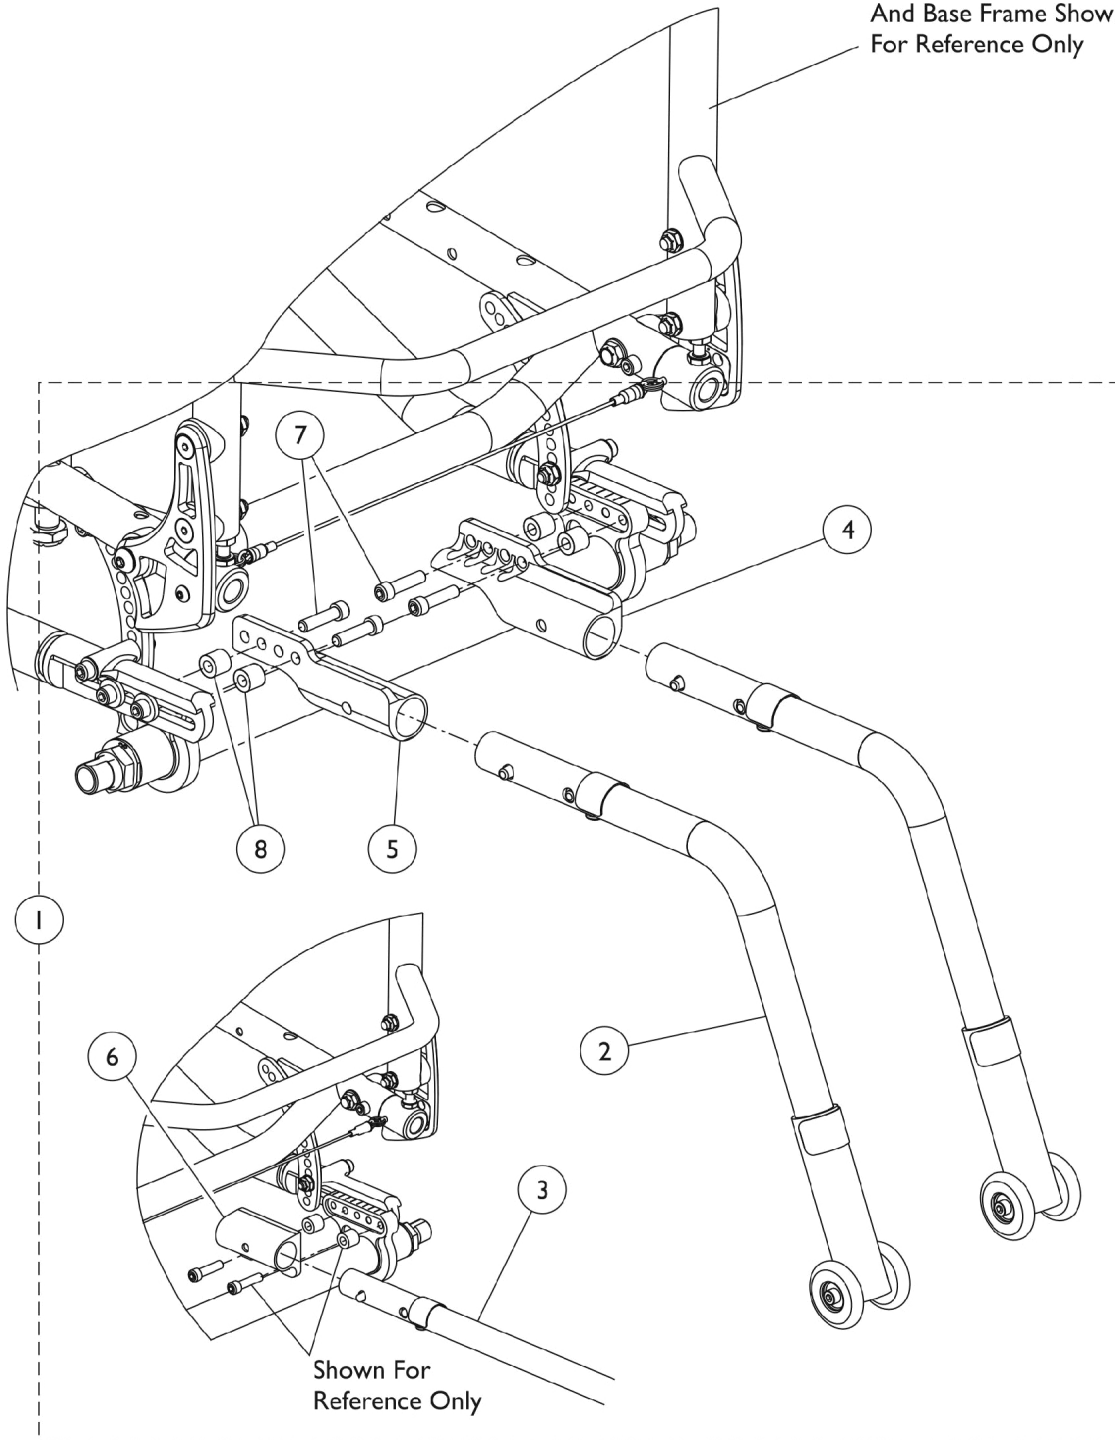

Accessories - Anti-Tip Assembly

Backrest Frame, Seat Frame
And Base Frame Shown
For Reference Only

Shown For
Reference Only

Accessories - Anti-Tip Assembly

Item Number	Note	Part Number	Description	Quantity Per			
				Package	Assembly		
1	A,C	1169817	Anti-Tip Assembly, Rear (Pair)	1	1		
2			NLA - Anti-Tipper	2	1		
4			NLA - Bracket, Anti-Tip - Right	1	1		
5			NLA - Bracket, Anti-Tip - Left	1	1		
7			NLA - Screw, Cap, Socket Head (1/4-28 x 1")	4	1		
8			NLA - Spacer, Bracket (1/4 x 1/2 x 7/16")	4	1		
1			B,C	1169818-NLA	NLA - Anti-Tip Assembly, Rear (Pair)	1	1
3					NLA - Anti-Tipper w/o Attaching Hardware	2	1
6	NLA - Bracket, Anti-Tipper, Black	2			1		
7	NLA - Screw, Cap, Socket Head (1/4-28 x 1")	4			1		
8			NLA - Spacer, Bracket (1/4 x 1/2 x 7/16")	4	1		
		See Chart	Anti-Tip Rear Seat To Floor Reference Chart	1	1		

NOTE: A - Includes items 2, 4, 5, 7, and 8.
 B - Includes items 3, 6, 7, and 8.
 C - See Chart titled "Anti-Tip Rear Seat to Floor Reference" for when to use which Anti-Tip Assembly.

Anti-Tip Rear Seat To Floor Reference Chart

Rear Seat to Floor	CRF22SP, CRF6722 (22" Wheel)	ZEROG24, CRF6724 SPLX24, FN1624 (24" Wheel)	ZEROG25, CRF6725 SPLX25, FN1625 ZERO26, CRF6726, FN1626 (25 & 26" Wheels)
14"	1169817	1169817	1169817
14-1/2"	1169817	1169817	1169817
15"	1169817	1169817	1169817
15-1/2"	1169817	1169817	1169817
16"	1169817	1169817	1169817
16-1/2"	1169818	1169817	1169817
17"	1169818	1169817	1169817
17-1/2"	1169818	1169818	1169817
18"	1169818	1169818	1169817
18-1/2"	1169818	1169818	1169818
19"	1169818	1169818	1169818
19-1/2"	1169818	1169818	1169818
20"	1169818	1169818	1169818