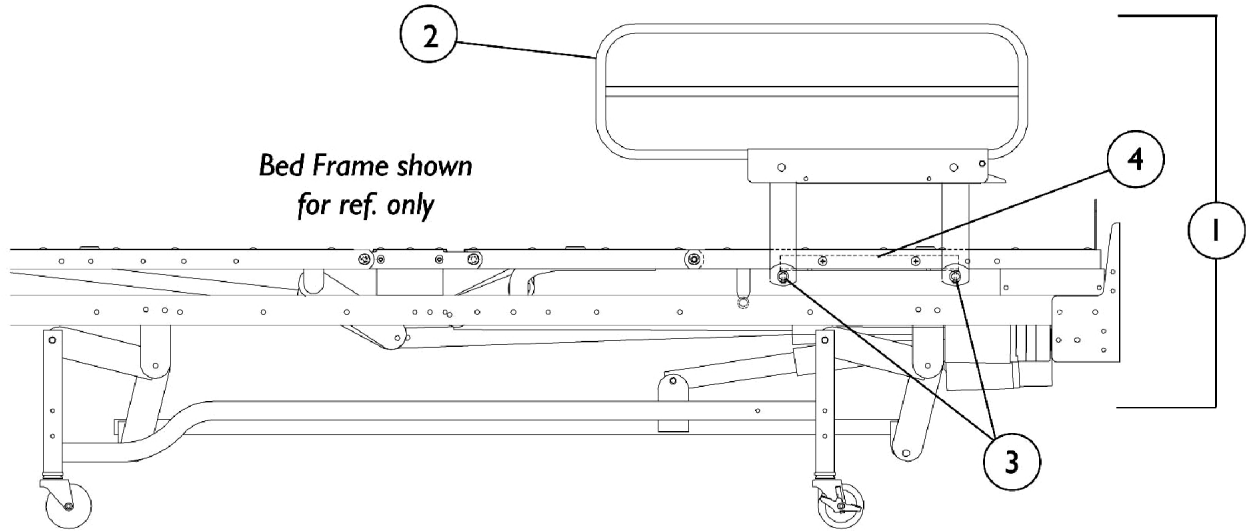

Bed Rails

Model IH5831 - 1/2 Length, Foot End

Model IH5831 - Discontinued 11/03

Item Number	Note	Part Number	Description	Quantity Per	
				Package	Assembly
1	A	027040-NLA	NLA - Side Rail Assembly (1/2 Length) (Pair)	1	1
2		1113733-NLA	NLA - Side Rail, 1/2 Length - Right	1	1
2		1113734-NLA	NLA - Side Rail, 1/2 Length - Left	1	1
3		033786	Screw, Socket Head (#10-32 x 3/8")	1	4
4		027035	Tube, Side Rail	1	1
	B	020258	Wrench, Allen (5/32")	1	1
	B	026715-NLA	NLA - Instruction Sheet, Bed Rail	1	1
	B	026195	Hardware, Rail Mounting Includes: 2 ea. Pivot Bracket, 4 ea. Locknut (1/4-20), and 4 ea. Screw, Hex Head Cap (1/4-20 x 5/8").	1	1
NOTE: A - Includes: Items 2, Instruction sheet, and Attaching Hardware. B - Not Shown.					