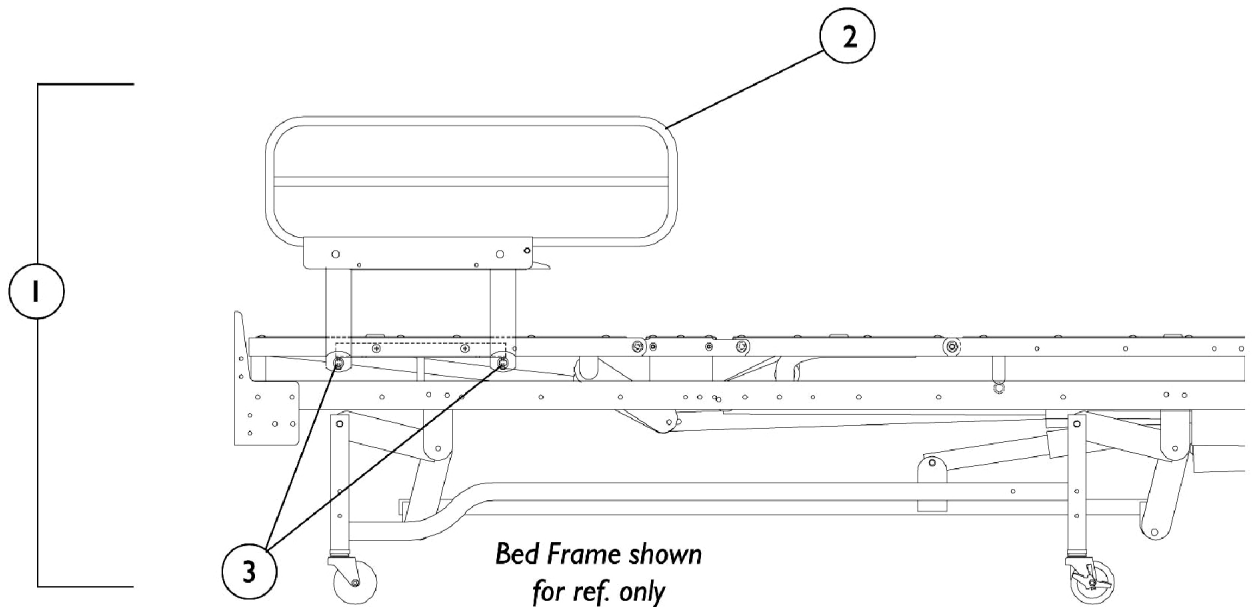

Bed Rails

Model IH5830 - 1/2 Length, Head End

Model IH5830 - Discontinued 2/05

Item Number	Note	Part Number	Description	Quantity Per	
				Package	Assembly
1	A	027039-NLA	NLA - Side Rail Assembly (1/2 Length)	1	1
2		1113726-NLA	NLA - Side Rail, 1/2 Length - Right	1	1
2		1113727-NLA	NLA - Side Rail, 1/2 Length - Left	1	1
3		033786	Screw, Socket Head (#10-32 x 3/8")	1	4
	B	020258	Wrench, Allen (5/32")	1	1
	B	026715-NLA	NLA - Instruction Sheet, Bed Rail	1	1
	B	026197-NLA	NLA - Hardware, Rail Mounting Includes: 2 ea. Pivot Brackets (Left & Right), 1 ea. Tube (3/4 x 28"), 4 ea. Locknuts (1/4-20), and 4 ea. Screws, Hex Head (1/4-20 x 5/8").	1	1
NOTE: A - Includes: Items 2, Instruction Sheet, and Attaching Hardware. B - Not shown.					