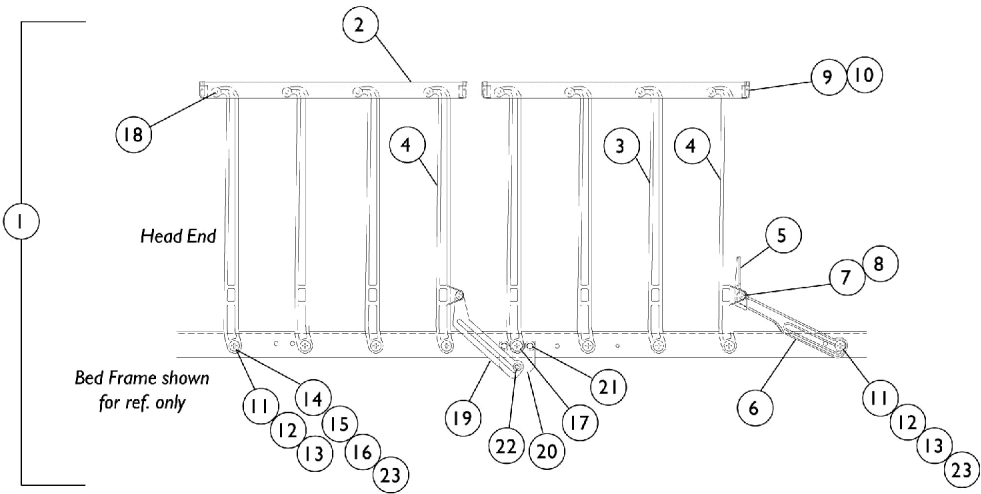

Bed Rails

Model IH5749 - 8 Bar Split Nylasar

Discontinued 6/05

Bed Rails

Model IH5749 - 8 Bar Split Nylasar

Discontinued 6/05

Item Number	Note	Part Number	Description	Quantity Per	
				Package	Assembly
1	A	025333-NLA	NLA - Safety Side Rail Assembly, 8 Bar, Split - Right	1	1
1	A	025334-NLA	NLA - Safety Side Rail Assembly, 8 Bar, Split - Left	1	1
2		025279-NLA	NLA - Rail, Cover and Guard - 4 Bar	1	2
3		000390-NLA	NLA - Arm, Pivot	1	6
4		000389-NLA	NLA - Arm, Latch	1	2
5		000388-NLA	NLA - Latch, Restraining Side Actuator	1	1
6		000494-NLA	NLA - Arm, Restraining Side Latch	1	1
7		000391-NLA	NLA - Pin, Latch	1	2
8		000173-NLA	NLA - Ring, Retaining (1/4")	1	2
9		000386-NLA	NLA - Cap, Guard Rail	1	4
10	C	009289-NLA	NLA - Adhesive	1	1
11		000397-NLA	NLA - Screw, Shoulder Hex Socket Head (3/8 x 1-1/2", 5/16-18)	1	9
12		53000M434	Locknut (5/16-18)	1	9
13		000387-NLA	NLA - Spacer (3/8 x 3/4 x 1/64")	1	9
14		000394-NLA	NLA - Bearing, Nylon (3/8")	1	16
15		000395	Washer, Steel (7/16 x 13/16 x 1/16")	1	8
16		000393-NLA	NLA - Washer, Rubber (7/16 x 27/32 x 1/8")	1	8
17		000050	Nut, Keps (1/4-20)	1	2
18		033466	Pin, Spring (1/4 x 13/16")	1	8
19		025285-NLA	NLA - Latch, Side Safety	1	1
20		025284-NLA	NLA - Plate, Pivot	1	1
21		007991	Screw, Hex Head (1/4-20 x 5/8")	1	2
22		000587-NLA	NLA - Nut, Push (1/4")	1	1
23		031195-NLA	NLA - Spacer (5/16 x 3/4 x 5/16")	1	10
	B	026715-NLA	NLA - Instruction Sheet, Bed Rail	1	1
	B	1130183	Label, Entrapment Warning	1	1

NOTE: A - Includes: Items 2-23.
B - Not Shown.
C - The Adhesive is No Longer Available as a service part. Please use your own adhesive when installing the Guard Rail Cap.