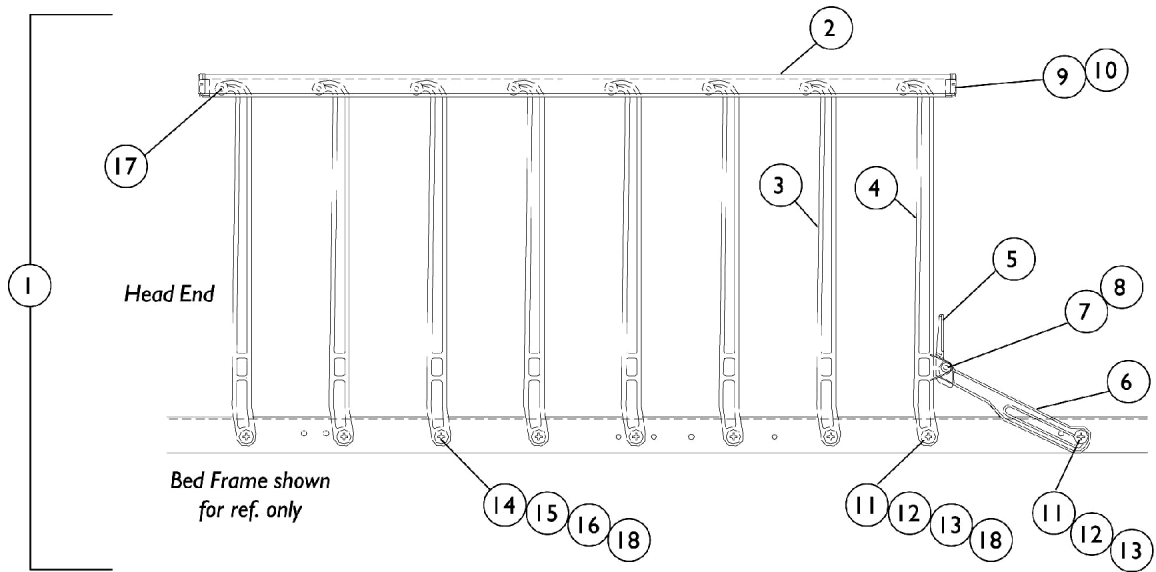

Model IH5748A - 8 Bar Nylasar

NOTE: Please make sure you are ordering parts for the correct model # IH5748A. Parts for IH5748 are found in a different section of this book.

NOTE: The model #IH5748 was discontinued but can be directly replaced by the IH5748A model rails.

Item Number	Note	Part Number	Description	Quantity Per	
				Package	Assembly
1	A	1132013-NLA	NLA - Safety Side Rail Assembly - Right	1	1
1	A	1132014	Assembly, Safety Side Rail - Left	1	1
2		1142008-NLA	NLA - Rail, Cover and Guard - 8 Rail	1	1
3		000390-NLA	NLA - Arm, Pivot	1	7
4		000389-NLA	NLA - Arm, Latch	1	1
5		000388-NLA	NLA - Latch, Restraining Side Actuator	1	1
6		000494-NLA	NLA - Arm, Restraining Side Latch	1	1
7		000391-NLA	NLA - Pin, Latch	1	1
8		000173-NLA	NLA - Ring, Retaining (1/4")	1	1
9	C	000386-NLA	NLA - Cap, Guard Rail	1	2
10	C	009289-NLA	NLA - Adhesive	1	1
11		000397-NLA	NLA - Screw, Shoulder Hex Socket Head (3/8 x 1-1/2", 5/16-18)	1	9
12		53000M434	Locknut (5/16-18)	1	9
13		000387-NLA	NLA - Spacer (3/8 x 3/4 x 1/64")	1	9
14		000394-NLA	NLA - Bearing, Nylon (3/8")	1	16
15		000395	Washer, Steel (7/16 x 13/16 x 1/16")	1	8
16		000393-NLA	NLA - Washer, Rubber (7/16 x 27/32 x 1/8")	1	8
17		033466	Pin, Spring (1/4 x 13/16")	1	8
18		031195-NLA	NLA - Spacer (5/16 x 3/4 x 5/16")	1	8
	B	026626	Hardware, Tamper Resistant - Includes: (1) Bit, (18) Nuts, and (18) Spacers.	1	1
	B	1143214	Instruction Sheet, Bed Rail and ThinkSoft® Positioning Device	1	1
	B	1130183	Label, Entrapment Warning	1	1