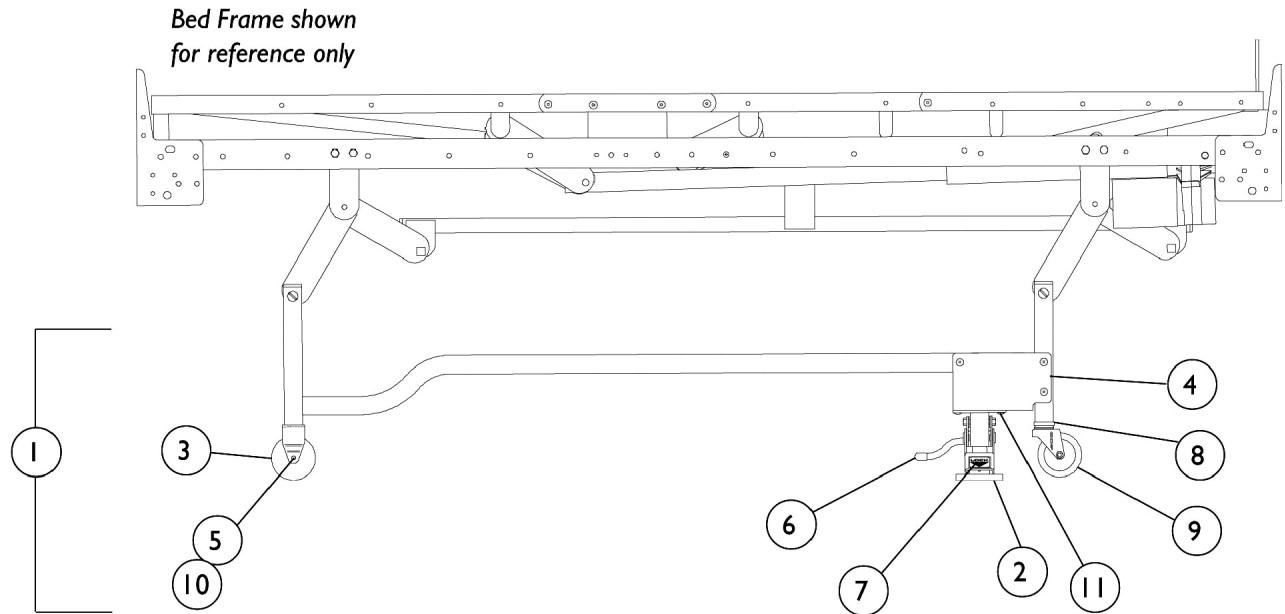

Floor Brake

Item Number	Note	Part Number	Description	Quantity Per	
				Package	Assembly
1	A	026392-NLA	NLA - Floor Brake Assembly	1	1
2		026258	Brake, Floor - Left	1	1
2		026257	Brake, Floor - Right	1	1
3		026260	Wheel (3")	1	2
4		026251-NLA	NLA - Bracket, Floor Brake - Left	1	1
4		026229-NLA	NLA - Bracket, Floor Brake - Right	1	1
5		000151-NLA	NLA - Nut, Keps (1/4-28")	1	2
6		026261	Cap, Release Bar	1	4
7		026262	Label, Brake Pedal	1	2
8		51000M083	Socket, Caster	1	2
9		005499-NLA	NLA - Caster, 3" Swivel w/o Brake	1	2
10		026309	Bolt, Round Head "D" Neck	1	2
11		000790	Rivet (1/4 x 9/16")	1	14

NOTE: A - Includes: Items 2-11.