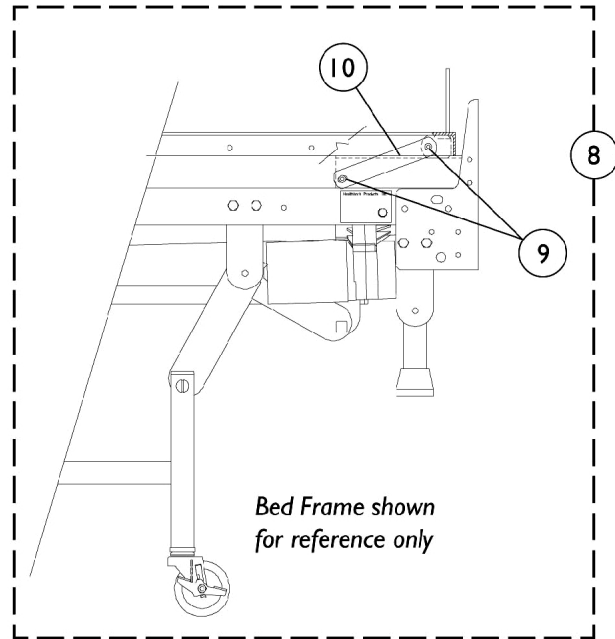

Knee Ratchet

Knee Ratchet

Fixed Link

Item Number	Note	Part Number	Description	Quantity Per	
				Package	Assembly
1	A	026788-NLA	NLA - Knee Ratchet Assembly	1	1
2		025053-NLA	NLA - Ratchet, Leg	1	1
3		025071	Screw, Shoulder Hex Socket Head (3/8 x 1/4, 1/4-20)	1	2
4		000050	Nut, Keps (1/4-20)	1	2
5		027049	Support, Frame Cross	1	1
6		000037	NLA - Nut, Keps (5/16-18)	1	2
7		001741	Screw, Hex Head (5/16-18 x 3/4")	1	2
8	B	026111	Fixed Link Assembly, Knee	1	1
9		000790	Rivet (1/4 x 9/16")	1	4
10		026118	Link, Foot Bow	1	2