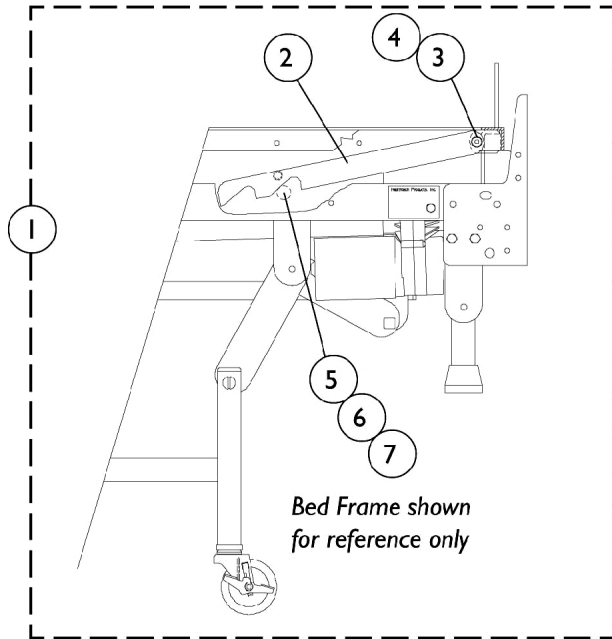

Knee Ratchet

Knee Ratchet

Fixed Link

Item Number	Note	Part Number	Description	Quantity Per	
				Package	Assembly
1	A	026788-NLA	NLA - Knee Ratchet Assembly	1	1
2		025053-NLA	NLA - Ratchet, Leg	1	1
3		025071	Screw, Shoulder Hex Socket Head (3/8 x 1/4, 1/4-20)	1	2
4		000050	Nut, Keps (1/4-20)	1	2
5		027049	Support, Frame Cross	1	1
6		000037	NLA - Nut, Keps (5/16-18)	1	2
7		001741	Screw, Hex Head (5/16-18 x 3/4")	1	2
8	B	026111	Fixed Link Assembly, Knee	1	1
9		000790	Rivet (1/4 x 9/16")	1	4
10		026118	Link, Foot Bow	1	2

NOTE: A - Includes: Items 2-7.
B - Includes: Items 9-10.