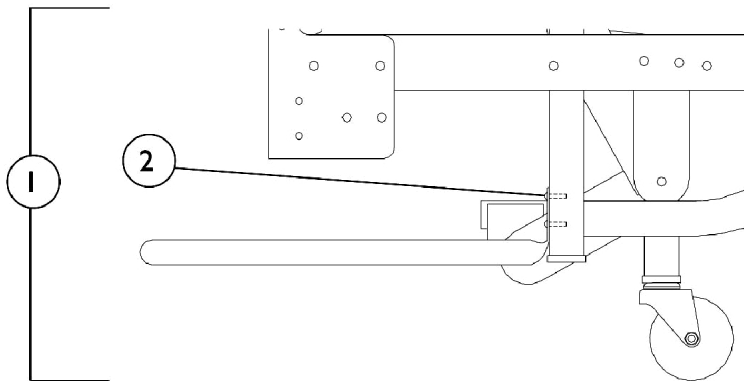

## Standard Carriage Discontinued 3/15/99

*Bed Frame shown  
for reference only*

Item Number	Note	Part Number	Description	Quantity Per	
				Package	Assembly
1		012972-NLA	NLA - U-Bumper (76")	1	1
1		012971	U-Bumper (80")	1	1

## Maxi-Lock Bumper

*Bed Frame shown  
for reference only*

Item Number	Note	Part Number	Description	Quantity Per	
				Package	Assembly
1	A	002886-NLA	NLA - U-Bumper w/ Screws (Dark Brown) (76")	1	1
1	A	1133068-NLA	NLA - U-Bumper w/ Screws (Taupe) (76")	1	1
1	A	002885-NLA	NLA - U-Bumper w/ Screws (Dark Brown) (80")	1	1
1	A	1125224-NLA	NLA - U-Bumper w/ Screws (Taupe) (80")	1	1
2		008682	Screw, Hex Head (1/4-20 x 5/8")	1	4