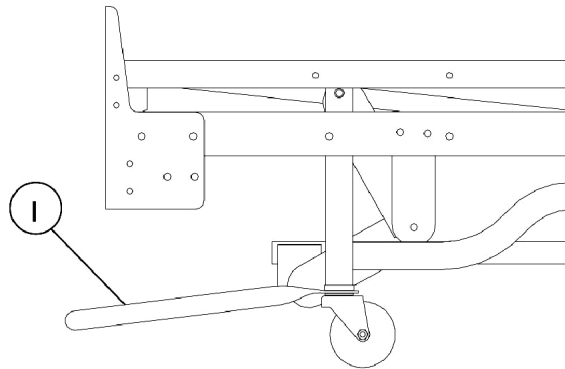

## Standard Carriage Discontinued 3/15/99

*Bed Frame shown  
for reference only*

Item Number	Note	Part Number	Description	Quantity Per	
				Package	Assembly
1		012972-NLA	NLA - U-Bumper (76")	1	1
1		012971	U-Bumper (80")	1	1

## Maxi-Lock Bumper

*Bed Frame shown  
for reference only*

Item Number	Note	Part Number	Description	Quantity Per	
				Package	Assembly
1	A	002886-NLA	NLA - U-Bumper w/ Screws (Dark Brown) (76")	1	1
1	A	1133068-NLA	NLA - U-Bumper w/ Screws (Taupe) (76")	1	1
1	A	002885-NLA	NLA - U-Bumper w/ Screws (Dark Brown) (80")	1	1
1	A	1125224-NLA	NLA - U-Bumper w/ Screws (Taupe) (80")	1	1
2		008682	Screw, Hex Head (1/4-20 x 5/8")	1	4