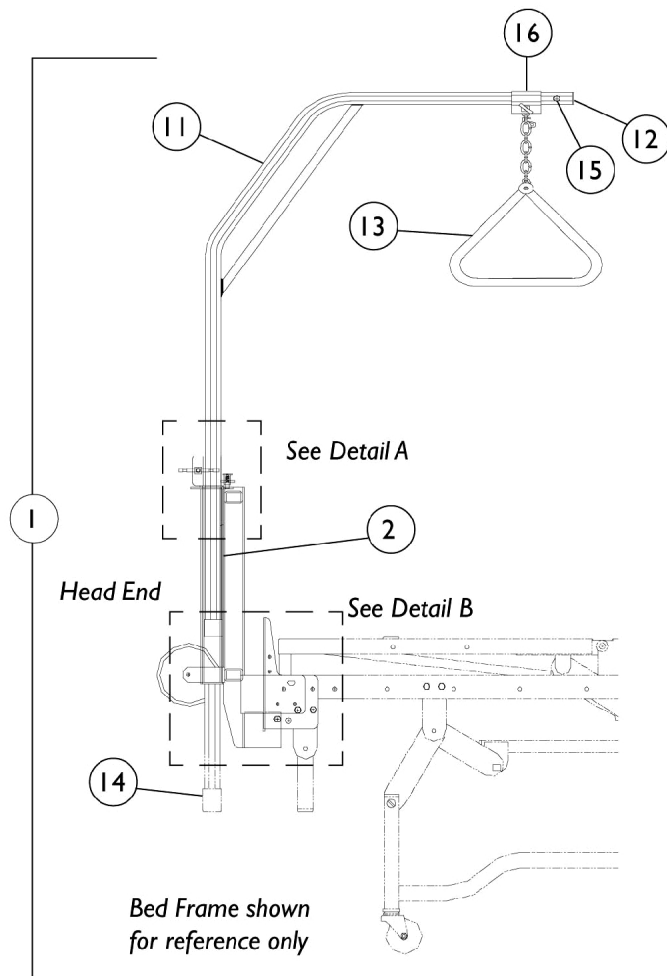

Trapeze

Trapeze

Item Number	Note	Part Number	Description	Quantity Per	
				Package	Assembly
1	A	026330-NLA	NLA - Trapeze Mounting Frame Assembly	1	1
2		026331	Frame, Trapeze Mounting	1	1
3		004544-NLA	NLA - Screw, Hex Head (5/16-18 x 1-1/2")	1	2
4		031195-NLA	NLA - Spacer (5/16 x 3/4 x 5/16")	1	4
5		000037	NLA - Nut, Keps (5/16-18)	1	2
6		013208-NLA	NLA - Screw, Hex Head (1/4-20 x 1")	1	2
7		007478	Washer (13/32 x 13/16 x 1/16)	1	2
8		000050	Nut, Keps (1/4-20)	1	2
9		026435-NLA	NLA - Adapter, Octagon Trapeze	1	1
10		1009042-NLA	NLA - Clamp, Swivel w/ Plunger and Wing Knob, Chrome	1	1
11		17171X000-NLA	NLA - Bar, "L", Chrome	1	1
12		17290X000-NLA	NLA - Plug Button, Metal (1-1/4")	1	1
13		7941-NLA	NLA - Grab Bar with Chain and Clamp, Chrome	1	1
14		17167X000-NLA	NLA - Bumper, Grey	1	1
15		17125X000-NLA	NLA - Screw, Hex Head (1/4-14 x 5/8")	1	1
16		1011223-NLA	NLA - Clamp Only	1	1
	B,C	026335-NLA	NLA - Trapeze Octagonal Assembly	1	1
	C	1070792	Instruction Sheet	1	1
	C	010196	Clamp, Square	1	1

NOTE: A - Includes: Items 2-15.
B - Includes: Items 11-15.
C - Not Shown.