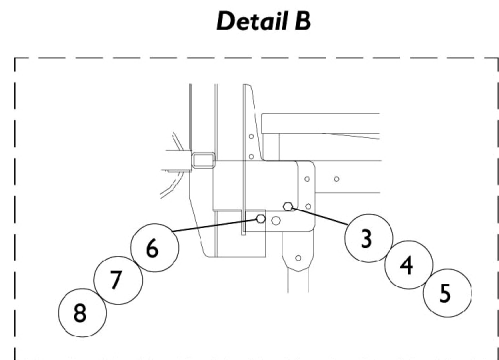

Trapeze

Trapeze

Item Number	Note	Part Number	Description	Quantity Per	
				Package	Assembly
1	A	026330-NLA	NLA - Trapeze Mounting Frame Assembly	1	1
2		026331	Frame, Trapeze Mounting	1	1
3		004544-NLA	NLA - Screw, Hex Head (5/16-18 x 1-1/2")	1	2
4		031195-NLA	NLA - Spacer (5/16 x 3/4 x 5/16")	1	4
5		000037	NLA - Nut, Keps (5/16-18)	1	2
6		013208-NLA	NLA - Screw, Hex Head (1/4-20 x 1")	1	2
7		007478	Washer (13/32 x 13/16 x 1/16)	1	2
8		000050	Nut, Keps (1/4-20)	1	2
9		026435-NLA	NLA - Adapter, Octagon Trapeze	1	1
10		1009042-NLA	NLA - Clamp, Swivel w/ Plunger and Wing Knob, Chrome	1	1
11		17171X000-NLA	NLA - Bar, "L", Chrome	1	1
12		17290X000-NLA	NLA - Plug Button, Metal (1-1/4")	1	1
13		7941-NLA	NLA - Grab Bar with Chain and Clamp, Chrome	1	1
14		17167X000-NLA	NLA - Bumper, Grey	1	1
15		17125X000-NLA	NLA - Screw, Hex Head (1/4-14 x 5/8")	1	1
16		1011223-NLA	NLA - Clamp Only	1	1
	B,C	026335-NLA	NLA - Trapeze Octagonal Assembly	1	1
	C	1070792	Instruction Sheet	1	1
	C	010196	Clamp, Square	1	1

NOTE: A - Includes: Items 2-15.
B - Includes: Items 11-15.
C - Not Shown.