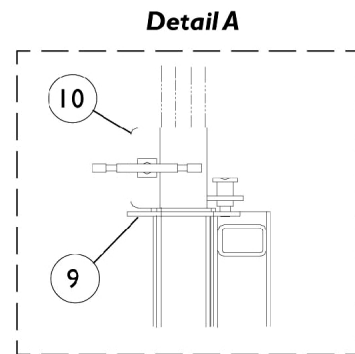

Trapeze

Trapeze

Item Number	Note	Part Number	Description	Quantity Per	
				Package	Assembly
1	A	026330-NLA	NLA - Trapeze Mounting Frame Assembly	1	1
2		026331	Frame, Trapeze Mounting	1	1
3		004544-NLA	NLA - Screw, Hex Head (5/16-18 x 1-1/2")	1	2
4		031195-NLA	NLA - Spacer (5/16 x 3/4 x 5/16")	1	4
5		000037	NLA - Nut, Keps (5/16-18)	1	2
6		013208-NLA	NLA - Screw, Hex Head (1/4-20 x 1")	1	2
7		007478	Washer (13/32 x 13/16 x 1/16)	1	2
8		000050	Nut, Keps (1/4-20)	1	2
9		026435-NLA	NLA - Adapter, Octagon Trapeze	1	1
10		1009042-NLA	NLA - Clamp, Swivel w/ Plunger and Wing Knob, Chrome	1	1
11		17171X000-NLA	NLA - Bar, "L", Chrome	1	1
12		17290X000-NLA	NLA - Plug Button, Metal (1-1/4")	1	1
13		7941-NLA	NLA - Grab Bar with Chain and Clamp, Chrome	1	1
14		17167X000-NLA	NLA - Bumper, Grey	1	1
15		17125X000-NLA	NLA - Screw, Hex Head (1/4-14 x 5/8")	1	1
16		1011223-NLA	NLA - Clamp Only	1	1
	B,C	026335-NLA	NLA - Trapeze Octagonal Assembly	1	1
	C	1070792	Instruction Sheet	1	1
	C	010196	Clamp, Square	1	1

NOTE: A - Includes: Items 2-15.
B - Includes: Items 11-15.
C - Not Shown.