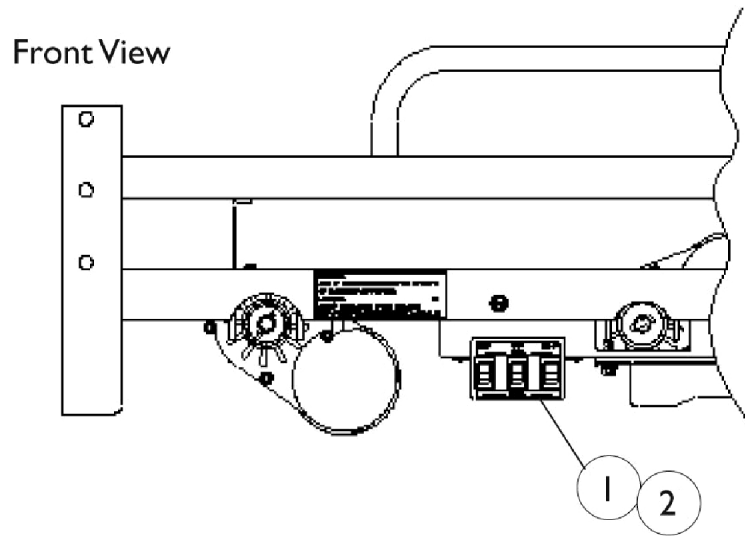

# Lockout Systems

Item Number	Note	Part Number	Description	Quantity Per	
				Package	Assembly
1		026769-NLA	NLA - Lockout Box, 3 Function w/ Cable Tie	1	1
2		026770-NLA	NLA - Lockout Box, w/ Hi/Lo Function & Cable Tie	1	1
	A	000438	Tie Wrap (15-1/2" L)	1	2
	A	1070796	Instruction Sheet, 3 Function Lockout Box	1	1

NOTE: A - Not Shown.