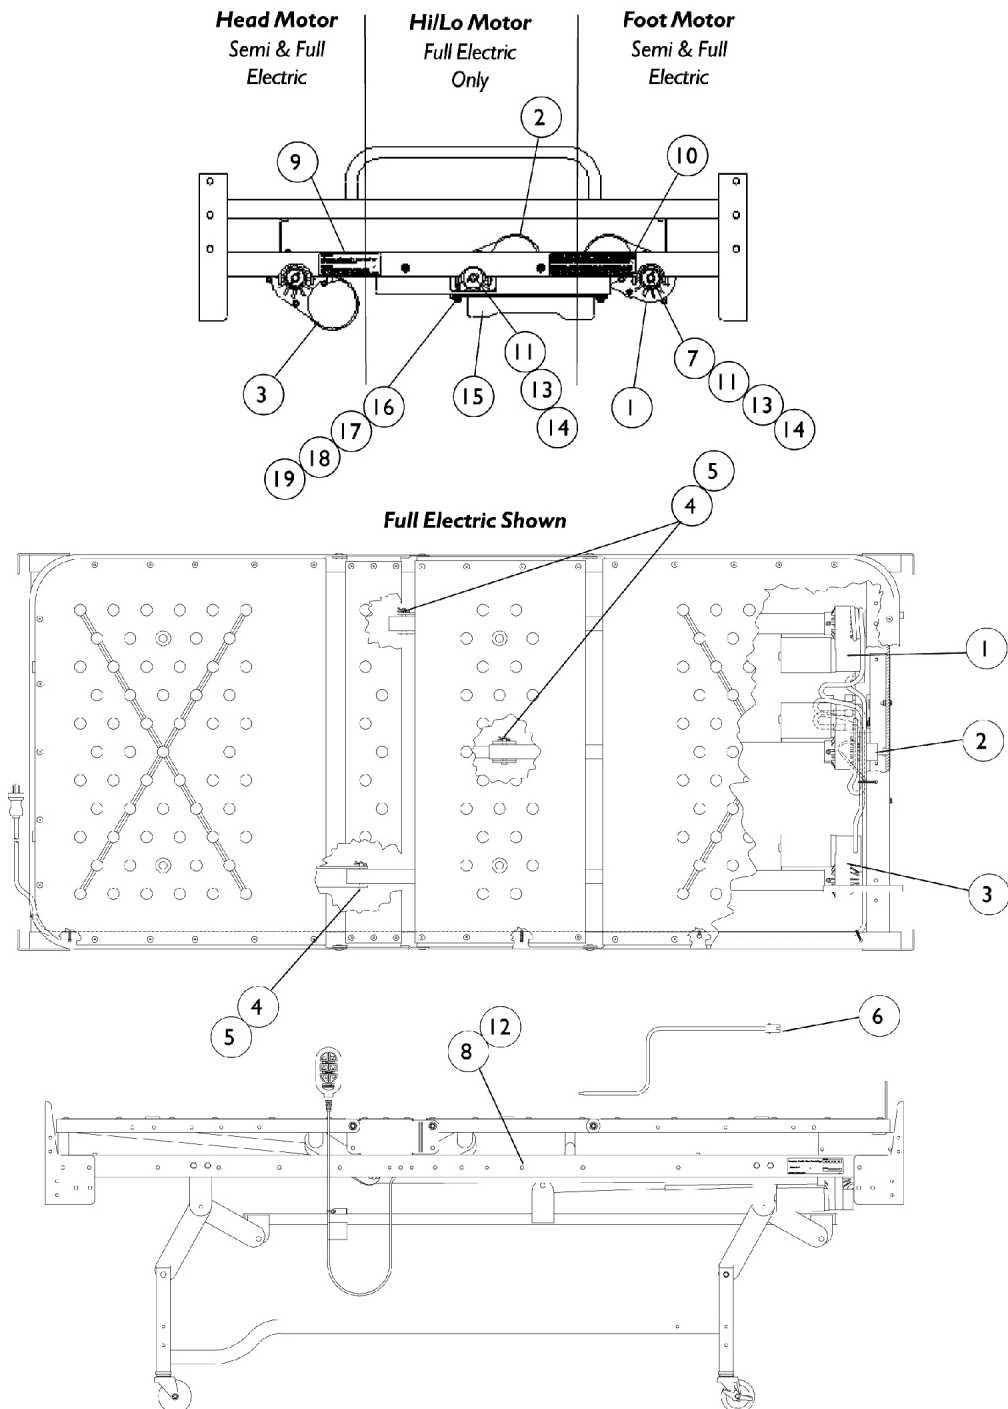

Motors & Components

Full & Semi Electric

Motors & Components

Full & Semi Electric

Item Number	Note	Part Number	Description	Quantity Per	
				Package	Assembly
1	D	026754-NLA	NLA - Motor, Foot, Dark Brown - IH720/SC900	1	1
1	D	1133053-NLA	NLA - Motor, Foot, White	1	1
2		026755-NLA	NLA - Motor, Hi/Lo	1	1
2		027038-NLA	NLA - Motor, Hi/Lo - IH720	1	1
2		027019-NLA	NLA - Motor, Hi/Lo, Dark Brown - SC900	1	1
3	D	026756-NLA	NLA - Motor, Head, Dark Brown - IH720/SC900	1	1
3	D	1133055-NLA	NLA - Motor, Head, White	1	1
4		005952	Pin, Clevis (5/16 x 2-1/8")	1	3
5		51000M743	Pin, Hitch (3/8 x 1-3/16")	1	3
6	D	5880M004	Crank, Emergency, Dark Brown	1	2
6	D	1133062	Crank, Emergency	1	2
7		001741	Screw, Hex Head (5/16-18 x 3/4")	1	6
8		000438	Tie Wrap (15-1/2" L)	1	8
9		034058	Decal, Warning	1	1
10		031763	Label, Caution	1	1
11		001008	Washer, Split Lock (5/16")	1	6
12		026874	Cord, Power	1	1
13		001405	Bushing, Flanged, Nylon	1	2
14		001443	Bushing, Shoulder - Pivot	1	2
15	A,D	026757-NLA	NLA - Junction Box w/ Bracket Assembly (Dark Brown)	1	1
15	A,D	1133058-NLA	NLA - Junction Box with Bracket Assembly, Taupe	1	1
16		1102550-NLA	NLA - Junction Box	1	1
17		026727	Bracket, Mounting, Brown	1	1
17	D	027014-NLA	NLA - Bracket, Mounting, Dark Brown	1	1
17	D	1133059-NLA	NLA - Bracket, Mounting, Taupe	1	1
18		54000M515	Screw, Slotted Hex Head Tap (1/4-20 x 3/4")	1	2
19		54000M516-NLA	NLA - Spacer, Round (1/4 x 1/2 x 1/4")	1	2
	B,C	020342	Kit, Hardware	1	1

NOTE: A - Includes: Items 16-19.
 B - Not Shown.
 C - Includes: Items 7, 11, & 13-14.
 D - These items are painted. Please make sure you select the correct color option.