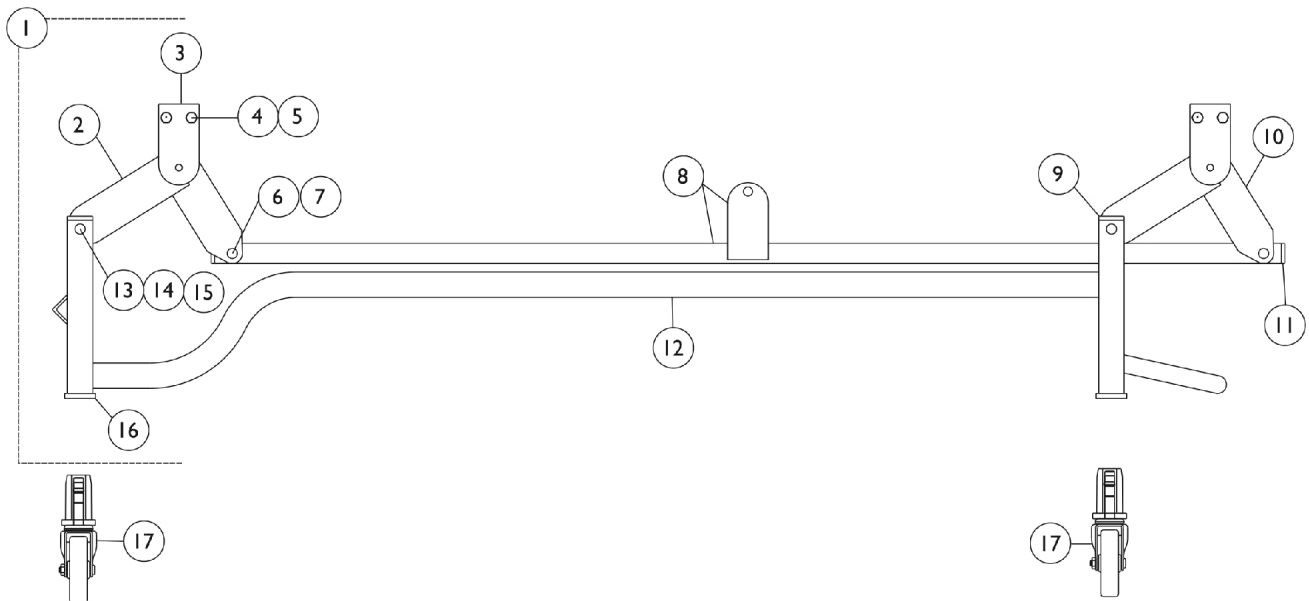

# Carriage Assembly SC900

Item Number	Note	Part Number	Description	Quantity Per	
				Package	Assembly
1	A,C	1113725-NLA	NLA - Carriage Assembly - SC900	1	1
1	A,C	1133049-NLA	NLA - Carriage Assembly, Taupe	1	1
2		027016	Crank, Lift - Head End	1	1
3	C	027010-NLA	NLA - Crank Assembly, Lift Support, Brown	1	4
3	C	1133050	Support, Lift Crank	1	4
4		000037	NLA - Nut, Keps (5/16-18)	1	8
5		001758	Screw, Hex Head (5/16-18 x 1")	1	8
6		027018	Pin, Clevis (3/8 x 2-3/4")	1	2
7		027024	Pushnut, Fastener	1	2
8		027001	Bar, Lift	1	1
9		027047	Plug Button with Hole (1-1/4" Square)	1	4
10		026999	Crank, Lift - Foot End	1	1
11		020717	Glide, Cap	1	2
12		027008-NLA	NLA - Frame, Carriage	1	1
13		026976	Pin, Clevis (3/8 x 1-3/4")	1	4
14		026725	Washer, Flat (3/8")	1	4
15		51000M743	Pin, Hitch (3/8 x 1-3/16")	1	4
16		51000M083	Socket, Caster	1	4
17		027027	Kit, Caster 3" Swivel w/ Bracket	1	2
17	B	1102920	Caster, Swivel w/o Brake (4" Black)	1	2
17	B	1102918	Caster, Swivel w/ Bracket (4" Non-Marking)	1	2

NOTE: A - Includes: Items 2-16.  
 B - These items are optional.  
 C - These items are painted. Please make sure you select the correct color option.