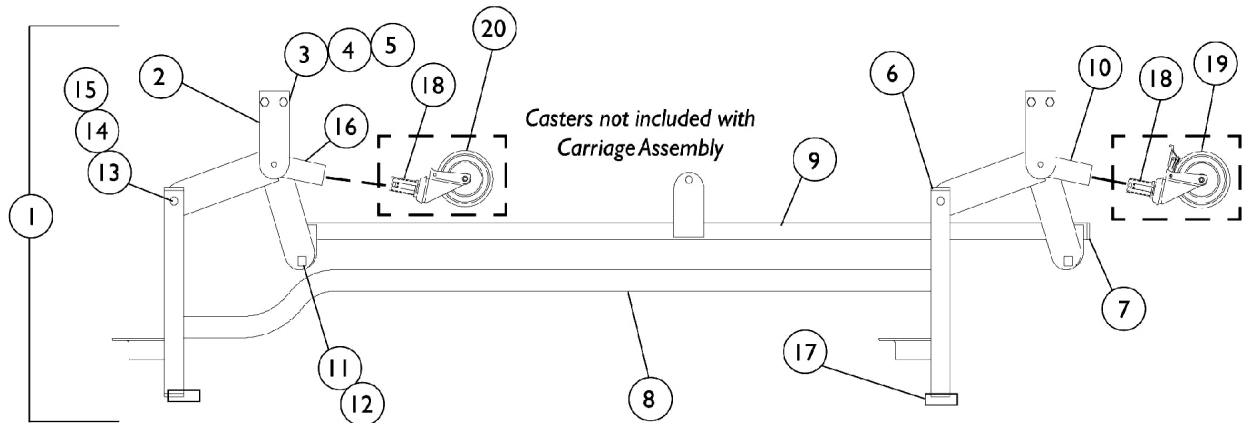

Carriage Assembly Maxi-Lock

Item Number	Note	Part Number	Description	Quantity Per	
				Package	Assembly
1	A	1114317-NLA	NLA - Carriage Maxi-Lock Assembly	1	1
2		025187	Support, Lift Crank	1	4
3		000037	NLA - Nut, Keps (5/16-18)	1	4
4		000037	NLA - Nut, Keps (5/16-18)	1	4
5		001758	Screw, Hex Head (5/16-18 x 1")	1	8
6		1012756	Plug Button, Black (1-1/4")	1	2
7		020717	Glide, Cap	1	2
8		026586-NLA	NLA - Frame, Carriage Maxi-Lock	1	1
9		025184	Lift Bar	1	1
10		026588-NLA	NLA - Crank, Lift - Foot End	1	1
11		001004	Bolt, Square Head Shoulder (5/16-18 x 7/8")	1	2
12		53000M434	Locknut (5/16-18)	1	2
13		026725	Washer, Flat (3/8")	1	4
14		51000M743	Pin, Hitch (3/8 x 1-3/16")	1	4
15		026976	Pin, Clevis (3/8 x 1-3/4")	1	4
16		026589-NLA	NLA - Crank, Lift - Head End	1	1
17		1131077	Foot, Rubber	1	1
18		51000M083	Socket, Caster	1	4
19		1123551	Caster Assembly, Swivel w/ Brake (3")	1	2
20		1123549	Caster Assembly, Swivel w/o Brake (3")	1	2

NOTE: A - Includes: Items 2-17.