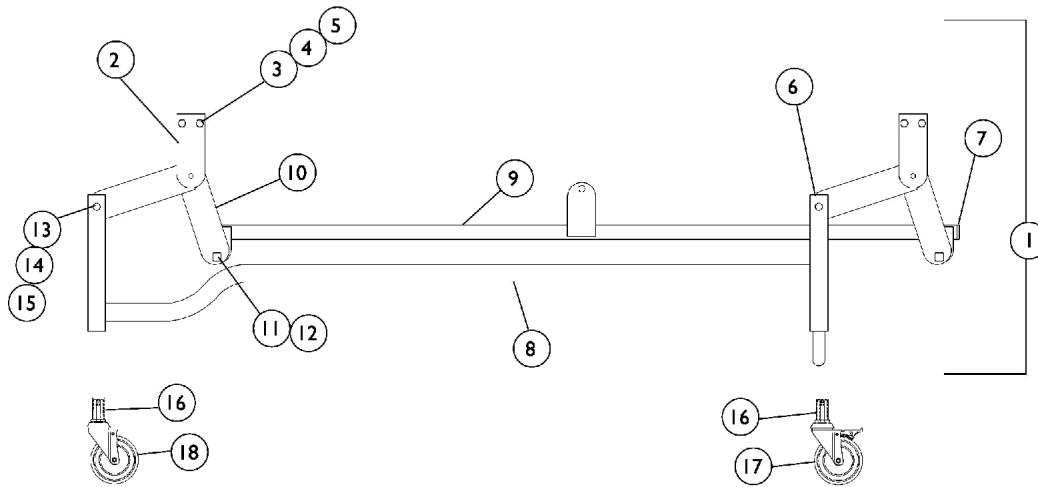

Carriage Assembly Standard

Item Number	Note	Part Number	Description	Quantity Per	
				Package	Assembly
1	A	1113699-NLA	NLA - Carriage w/o Casters Assembly	1	1
2		025187	Support, Lift Crank	1	4
3		000037	NLA - Nut, Keps (5/16-18)	1	4
4		000037	NLA - Nut, Keps (5/16-18)	1	4
5		001758	Screw, Hex Head (5/16-18 x 1")	1	8
6		1012756	Plug Button, Black (1-1/4")	1	8
7		020717	Glide, Cap	1	2
8		026581-NLA	NLA - Frame, Carriage - Standard	1	1
9		025184	Lift Bar	1	1
10		026583-NLA	NLA - Crank, Lift	1	2
11		001004	Bolt, Square Head Shoulder (5/16-18 x 7/8")	1	2
12		53000M434	Locknut (5/16-18)	1	2
13		026725	Washer, Flat (3/8")	1	4
14		51000M743	Pin, Hitch (3/8 x 1-3/16")	1	4
15		026976	Pin, Clevis (3/8 x 1-3/4")	1	4
16		51000M083	Socket, Caster	1	4
17		1123551	Caster Assembly, Swivel w/ Brake (3")	1	2
18		1123549	Caster Assembly, Swivel w/o Brake (3")	1	2

NOTE: A - Includes: Items 2-15