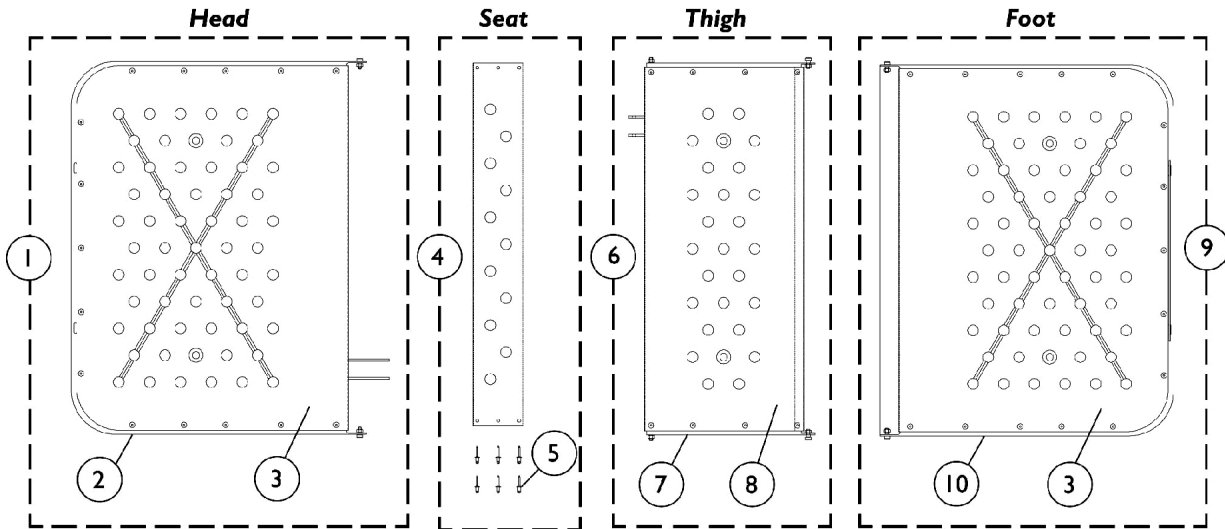

Sleep Surfaces - Pan Deck

Item Number	Note	Part Number	Description	Quantity Per	
				Package	Assembly
1	A	026763-NLA	NLA - Pan Deck Assembly, Head Section (76")	1	1
1	A	026764-NLA	NLA - Pan Deck Assembly, Head Section (80")	1	1
2		026503-NLA	NLA - Head Section (76")	1	1
2		026652-NLA	NLA - Head Section (80")	1	1
3		026506	Pan Deck Assembly (76")	1	1
3		026655-NLA	NLA - Assembly, Pan Deck (80")	1	1
4	B	026507	Pan Deck - Seat Section Assembly	1	1
5		026623	Rivet (1/4")	1	6
6	C	026766-NLA	NLA - Pan Deck Assembly, Thigh Section	1	1
7		026518-NLA	NLA - Spring, Thigh Section	1	1
8		026508	Pan Deck, Thigh Section	1	1
9	D	026767-NLA	NLA - Pan Deck Assembly - Foot Section	1	1
10		026521-NLA	NLA - Wire Deck, Foot Section	1	1
	E	026984-NLA	NLA - Kit, Sleep Surface Hardware	1	1
	E,F	000194	Includes: 4 ea. Nuts and 4 ea. Screws. Grommet, Pan Deck	1	6

NOTE: A - Includes: Items 2-3, 15 Rivets (Item #5) and Not Shown.
 B - Includes: Item 5.
 C - Includes: Items 7-8, 8 Rivets (Item #5) and Not Shown.
 D - Includes: Items 3, 10, 15 Rivets (Item #5) and Not Shown.
 E - Not Shown.
 F - 2 Grommets are used on each section (Head, Thigh, and Foot).