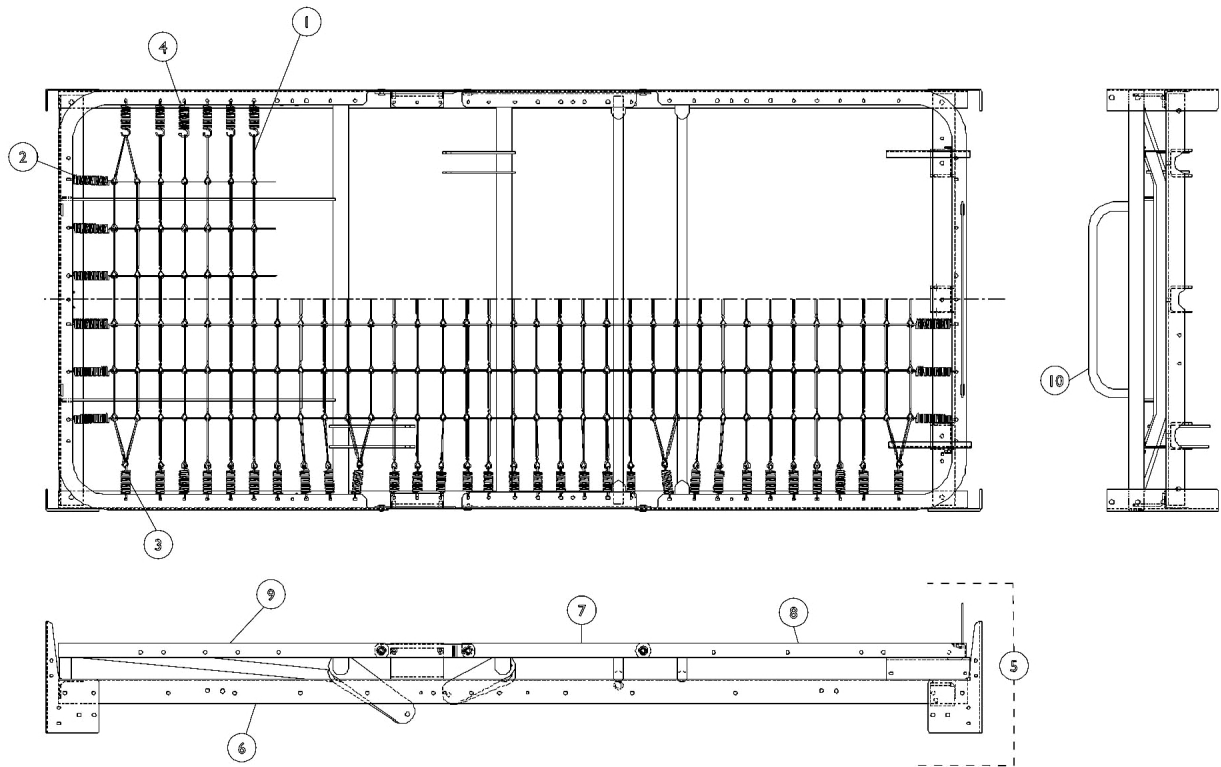

Sleep Surfaces - Link, Fabric

Item Number	Note	Part Number	Description	Quantity Per	
				Package	Assembly
1		026636	Fabric, Link (76")	1	1
1		026637	Fabric, Link (80")	1	1
2		51000M136	Spring, Helical (18 turns)	1	12
3	A	51000M135	Spring, Helical (11 turns)	1	31
4	A	001477	Spring, Helical (11-3/4 Turn)	1	31
5		1113708-NLA	NLA - Bed Deck & Frame - 720 Style w/ 76" Link Fabric	1	1
5		1113709-NLA	NLA - Bed Deck & Frame - 720 Style w/ 80" Link Fabric	1	1
5		1113714-NLA	NLA - Bed Deck & Frame - SC900 Style w/ 76" Link Fabric	1	1
5		1113715-NLA	NLA - Bed Deck & Frame - SC900 Style w/ 80" Link Fabric	1	1
6		026510-NLA	NLA - Bed Frame - 720 Style w/ 76" Link Fabric	1	1
6		026513-NLA	NLA - Bed Frame - 720 Style w/ 80" Link Fabric	1	1
6		027051-NLA	NLA - Bed Frame - SC900 Style w/ 76" Link Fabric	1	1
6		027052-NLA	NLA - Bed Frame - SC900 Style w/ 80" Link Fabric	1	1
7		026518-NLA	NLA - Spring, Thigh Section	1	1
8		026521-NLA	NLA - Wire Deck, Foot Section	1	1
9		026947-NLA	NLA - Spring, Head (76")	1	1
9		026949-NLA	NLA - Spring, Head (80")	1	1
10		026159	Stop, Mattress	1	1

NOTE: A - 80" Link, Fabric requires an assembly quantity of 33 Helical Springs while the 76" Link, Fabric requires 31.