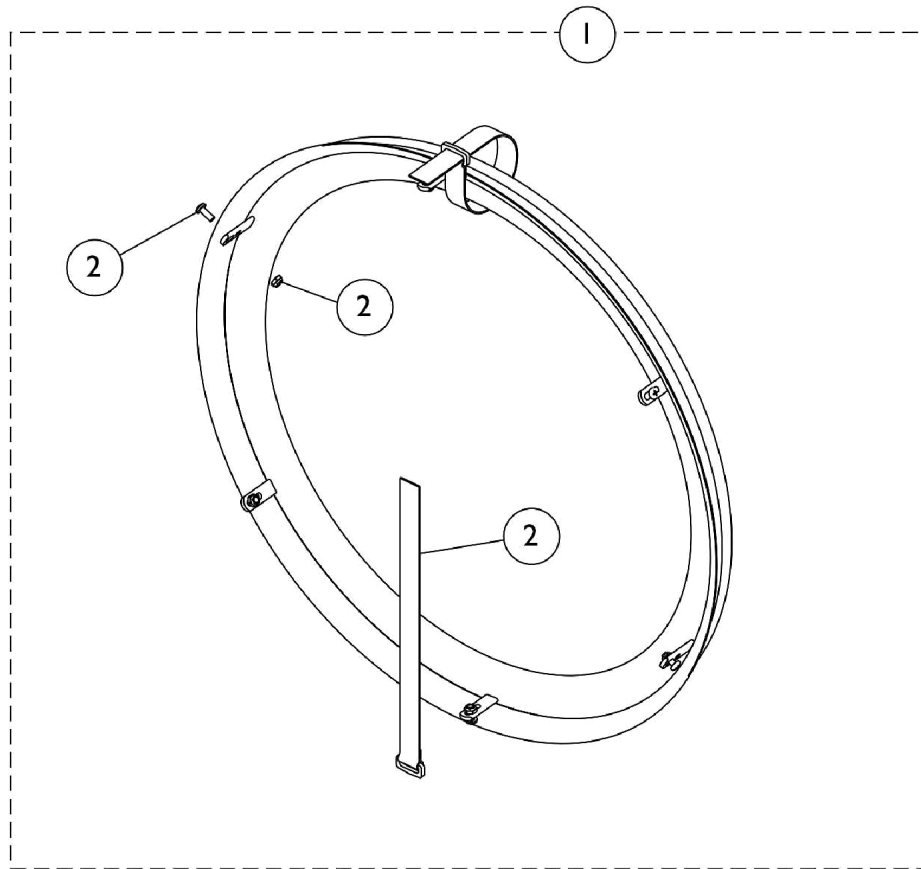

Rear Wheels - Handrims and Hardware - Natural Fit / Natural Fit LT

6 Point Attaching Wheels (Spoke Wheels)

Item Number	Note	Part Number	Description	Quantity Per	
				Package	Assembly
1		See Chart	#1 Natural Fit Handrims - 6 pt. Attaching Wheels	1	1
1		See Chart	#1 Natural Fit LT Handrims - 6 pt. Attaching Wheels	1	1
2	A	1145679	Kit, Handrim Attaching Hardware - 6 Point	1	1
			Screw, Phillips Pan Head (#10-32 x 1/2")	1	6
			Locknut (#10-32)	1	6
			NLA - Strap, Securing	1	2
	B	1144492	Instruction Sheet, Natural Fit Handrims	1	1

NOTE: A - Includes Screws, Locknuts, and Securing Straps.
B - Not Shown

Rear Wheels - Handrims and Hardware - Natural Fit / Natural Fit LT

#1 Natural Fit Handrims - 6 Point Attaching Wheels (Spoke Wheels)

Handrims sold as 1 each. Includes all Attaching Hardware (item 2) and Instruction Sheet.

Grip Style Natural Fit	24" Wheels	25" Wheels	26" Wheels
Standard	1145546-NLA	1145547	1145548-NLA
Super Grip	1145550-NLA	1145551	1145552

NOTE: The Natural Fit Handrims have 6 points of attachment to mount to a wheel. The 22" Spoke Wheel (CRF22SP) has four points of attachment and cannot accommodate a Natural Fit Handrim.

#1 Natural Fit LT Handrims - 6 Point Attaching Wheels (Spoke Wheels)