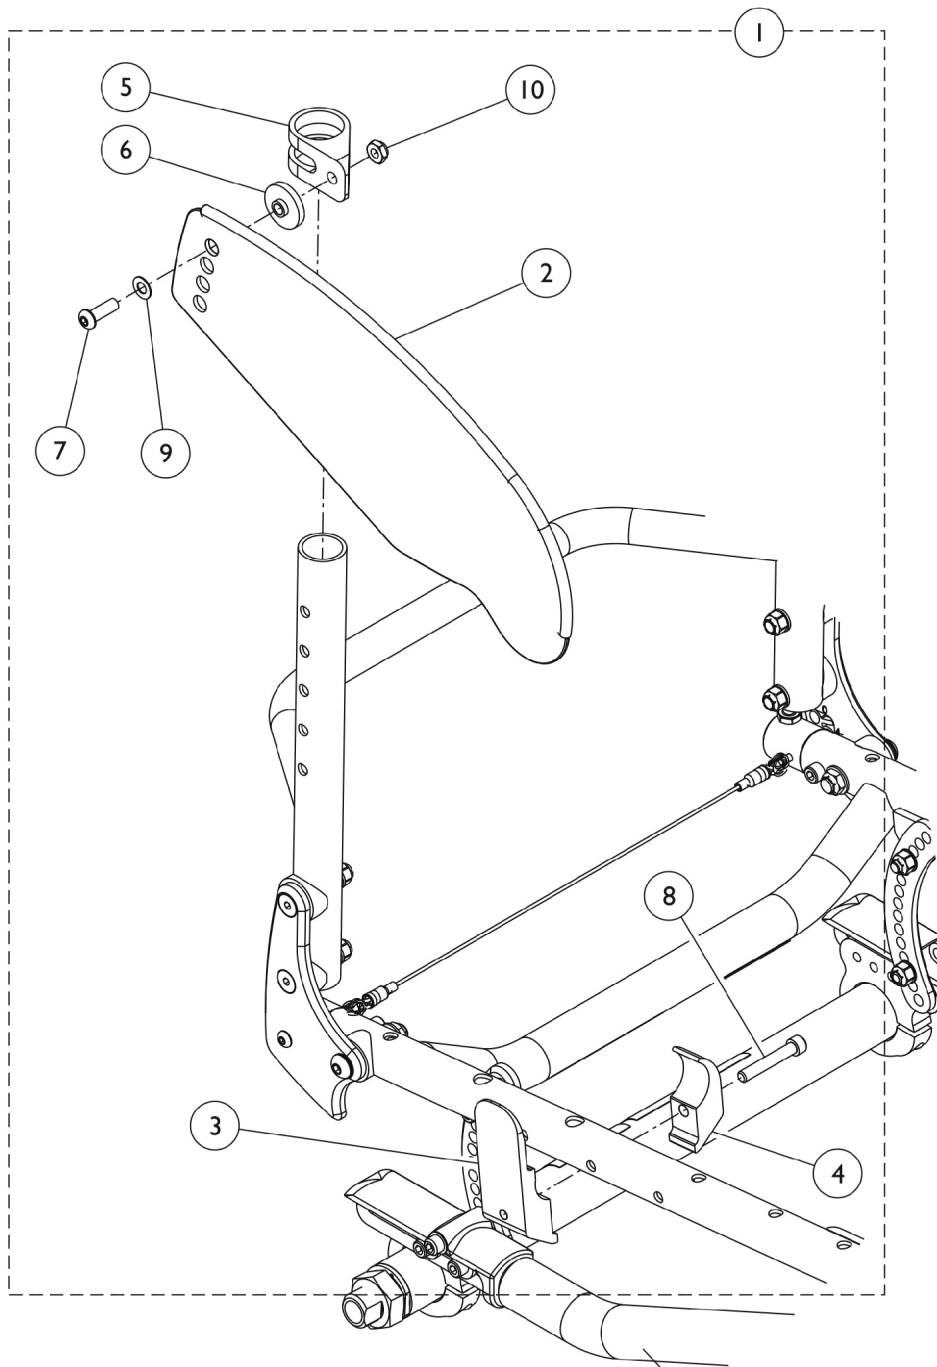

Clothing Guard - Fold In Style Side Guard

Shown for
reference only

Clothing Guard - Fold In Style Side Guard

Item Number	Note	Part Number	Description	Quantity Per	
				Package	Assembly
1	A	1160550-NLA	NLA - Kit, Guard, Side, Folding, Aluminum, Black - Small	1	1
2			NLA - Side Guard w/ Edge Trim Assembly, Folding, Aluminum, Black - Small	1	1
3			NLA - Clamp, Wedge	1	1
4			NLA - Clamp, Wedge	1	1
5			NLA - Bracket, Swing	1	1
6			Spacer (1/4 x 1 x 17/64")	1	1
7			NLA - Screw, Socket, Button Head (1/4-28 x 3/4")	1	1
8			NLA - Screw, Socket Head (1/4-28 x 1-1/2")	1	1
10			Locknut (1/4-28)	1	1
1	A	1160551-NLA	NLA - Kit, Guard, Side, Folding, Aluminum, Black - Large	1	1
2			NLA - Side Guard w/ Edge Trim Assembly, Folding, Aluminum, Black - Large	1	1
3			NLA - Clamp, Wedge	1	1
4			NLA - Clamp, Wedge	1	1
5			NLA - Bracket, Swing	1	1
6			Spacer (1/4 x 1 x 17/64")	1	1
7			NLA - Screw, Socket, Button Head (1/4-28 x 3/4")	1	1
8			NLA - Screw, Socket Head (1/4-28 x 1-1/2")	1	1
10			Locknut (1/4-28)	1	1
1	B	1160543-NLA	NLA - Kit, Guard, Side, Folding, Carbon Fiber, Black - Small	1	1
2			NLA - Side Guard w/ Edge Trim Assembly, Folding, Carbon Fiber, Black - Small	1	1
3			NLA - Clamp, Wedge	1	1
4			NLA - Clamp, Wedge	1	1
5			NLA - Bracket, Swing	1	1
6			Spacer (1/4 x 1 x 17/64")	1	1
7			NLA - Screw, Socket, Button Head (1/4-28 x 3/4")	1	1
8			NLA - Screw, Socket Head (1/4-28 x 1-1/2")	1	1
9			Washer (1/4 x 1/2 x 1/40)	1	1
10			Locknut (1/4-28)	1	1
1	B	1160544-NLA	NLA - Kit, Guard, Side, Folding, Carbon Fiber, Black - Large	1	1
2			NLA - Side Guard w/ Edge Trim Assembly, Folding, Carbon Fiber, Black - Large	1	1
3			NLA - Clamp, Wedge	1	1
4			NLA - Clamp, Wedge	1	1
5			NLA - Bracket, Swing	1	1
6			Spacer (1/4 x 1 x 17/64")	1	1
7			NLA - Screw, Socket, Button Head (1/4-28 x 3/4")	1	1
8			NLA - Screw, Socket Head (1/4-28 x 1-1/2")	1	1
9			Washer (1/4 x 1/2 x 1/40)	1	1
10			Locknut (1/4-28)	1	1

NOTE: A - Includes items 2 - 8, and 10.
B - Includes items 2 - 10.