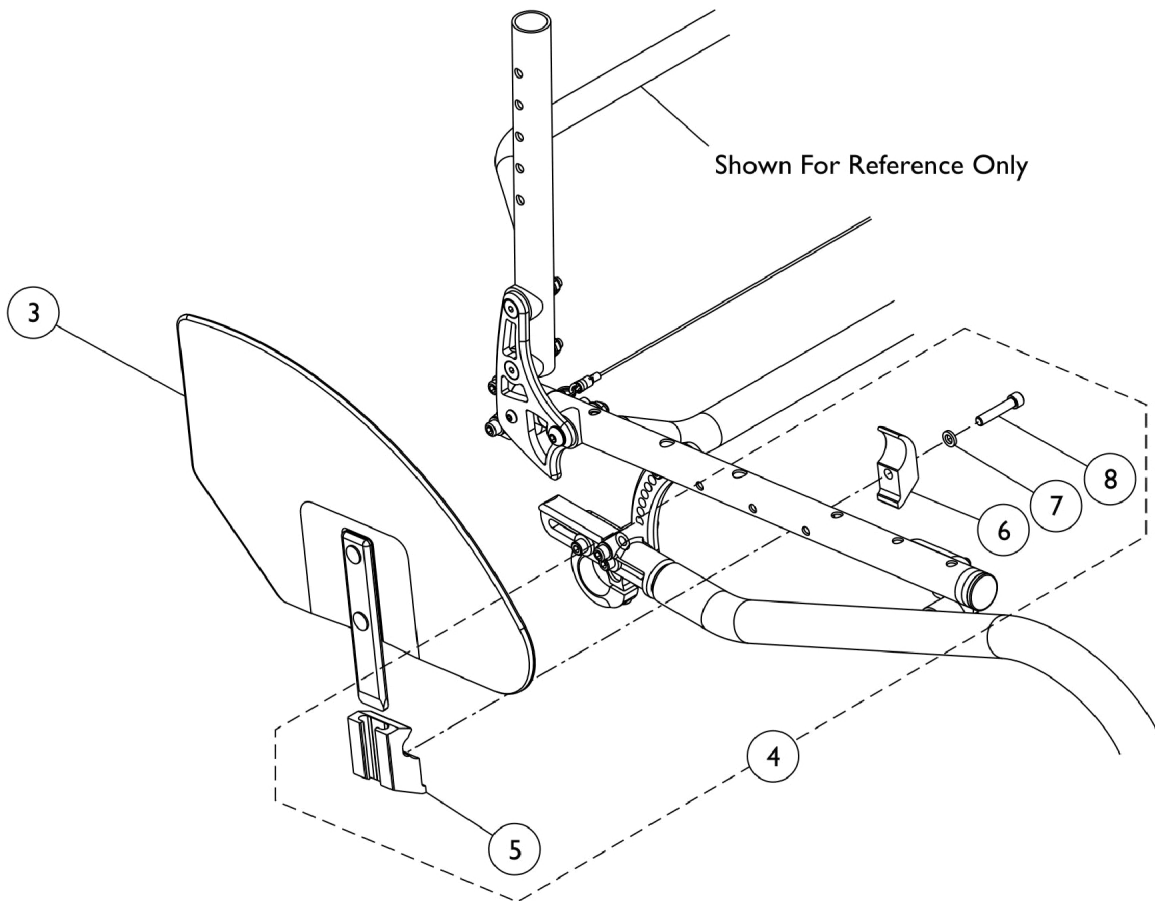

# Clothing Guard - Removable Side Guard

## Clothing Guard - Removable Side Guard

Item Number	Note	Part Number	Description	Quantity Per	
				Package	Assembly
1	A	See Chart	#1 Clothing Guard w/ Fender and No Quad Hole	1	1
2		See Chart	#2 Clothing Guard w/ Quad Hole and No Fender	1	1
3		See Chart	#3 Clothing Guard w/o Quad Hole and No Fender	1	1
4		1036342	Kit, Side Guard Hardware (Pair)	1	1
5		1032249	Clamp, Half, Threaded	1	2
6		1018692-NLA	NLA - Clamp, Half, Non-Threaded	1	2
7		1013971	Washer, Nylon (1/4 x 7/16 x 5/64")	1	2
8		1003545	Screw, Socket Head (1/4-20 x 1-1/4")	1	2

### #1 Clothing Guard w/ Fender and No Quad Hole

Model	Guard	22 and 24" Wheels	25 and 26" Wheels
CRF79	Right Side	1145643-NLA	1145645-NLA
CRF79	Left Side	1145644-NLA	1145646-NLA

### #2 Clothing Guard w/ Quad Hole and No Fender

Model	Guard	22 and 24" Wheels	25 and 26" Wheels
CRF18	Right Side	1036407	1036405
CRF18	Left Side	1036408	1036406