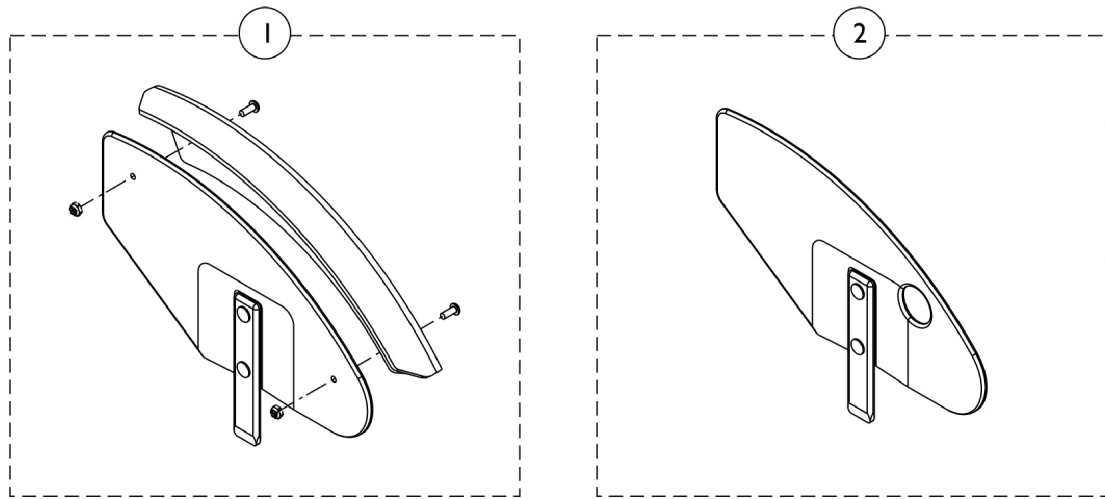

# Clothing Guard - Removable Side Guard

## Clothing Guard - Removable Side Guard

Item Number	Note	Part Number	Description	Quantity Per	
				Package	Assembly
1	A	See Chart	#1 Clothing Guard w/ Fender and No Quad Hole	1	1
2		See Chart	#2 Clothing Guard w/ Quad Hole and No Fender	1	1
3		See Chart	#3 Clothing Guard w/o Quad Hole and No Fender	1	1
4		1036342	Kit, Side Guard Hardware (Pair)	1	1
5		1032249	Clamp, Half, Threaded	1	2
6		1018692-NLA	NLA - Clamp, Half, Non-Threaded	1	2
7		1013971	Washer, Nylon (1/4 x 7/16 x 5/64")	1	2
8		1003545	Screw, Socket Head (1/4-20 x 1-1/4")	1	2