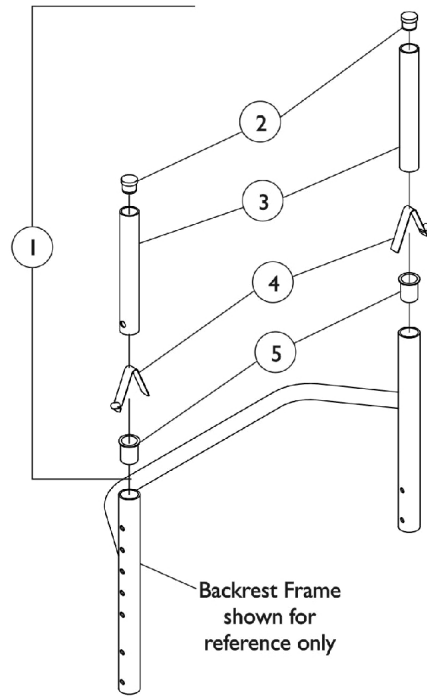

# Back Canes w/o Push Handles

## (LKDWN-Standard) Lock-Down, Folding Height/Angle Adjustable Back

Item Number	Note	Part Number	Description	Quantity Per	
				Package	Assembly
1	A,B	1170299	NLA - Kit, Back Canes, Adjustable w/o Push Handle Hardware (8 - 11" H)	1	1
2			NLA - Plug Button, Dome, Black (3/4")	1	2
3			NLA - Tube, Insert, Adjustable Back (8 - 11" H)	1	2
4			Spring, Torsion w/ Button	1	2
5			Spacer, Flanged, Black	1	2
1	A,C	1170250	NLA - Kit, Back Canes, Adjustable w/o Push Handle Hardware, (10-14"/16-20" H)	1	1
2			NLA - Plug Button, Dome, Black (3/4")	1	2
3			NLA - Tube, Insert, Adjustable Back (10 - 20" H)	1	2
4			Spring, Torsion w/ Button	1	2
5			Spacer, Flanged, Black	1	2
NOTE: A - Includes items 2 - 5 B - 8-11" High Backs C - 10-14", 12-16", 14-18", and 16-20" High Backs					