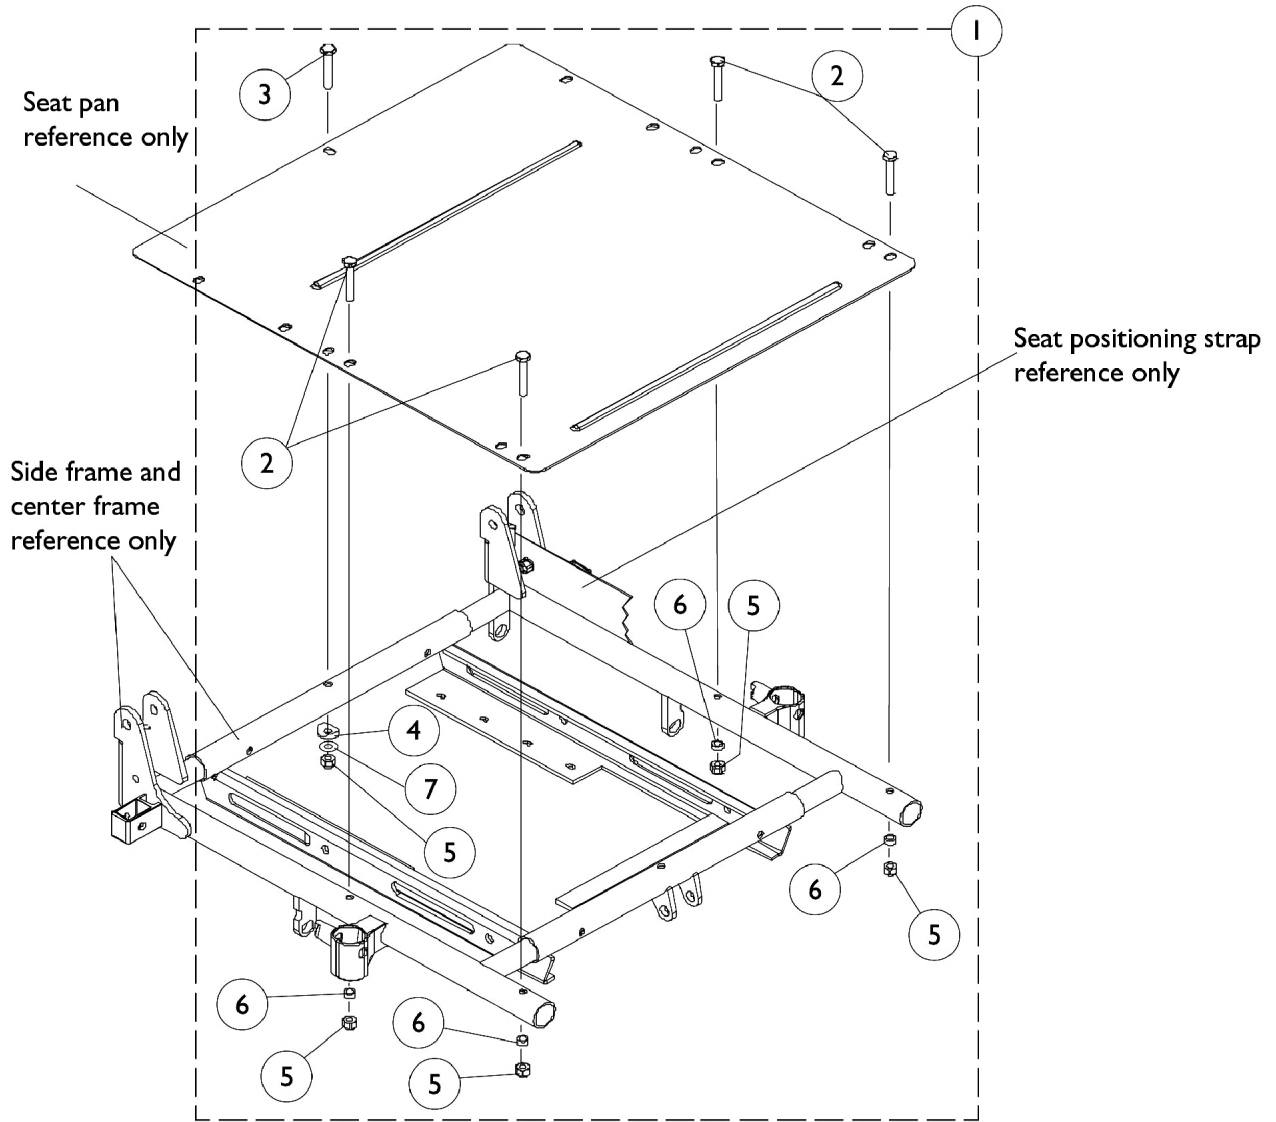

Seat Pan Mounting Hardware

Seat Pan Mounting Hardware

Item Number	Note	Part Number	Description	Quantity Per	
				Package	Assembly
1	A	1092303	Hardware, Seat Pan Mounting	1	1
2		1030949	Screw, Hex Head (1/4-20 x 1-1/2")	1	4
3		1037610	Screw, Hex Head (1/4-20 x 1-5/8")	1	1
4		1026099	Spacer, Coved (1/4 x 11/16 x 1/2")	1	1
5		1025736	Locknut (1/4-20)	1	5
6		1047449-NLA	NLA - Spacer (1/4 x 3/8 x 3/16")	1	4
7		1026900	Washer (1/4 x 23/32 x 1/16")	1	1

NOTE: A - Includes Items 2-7