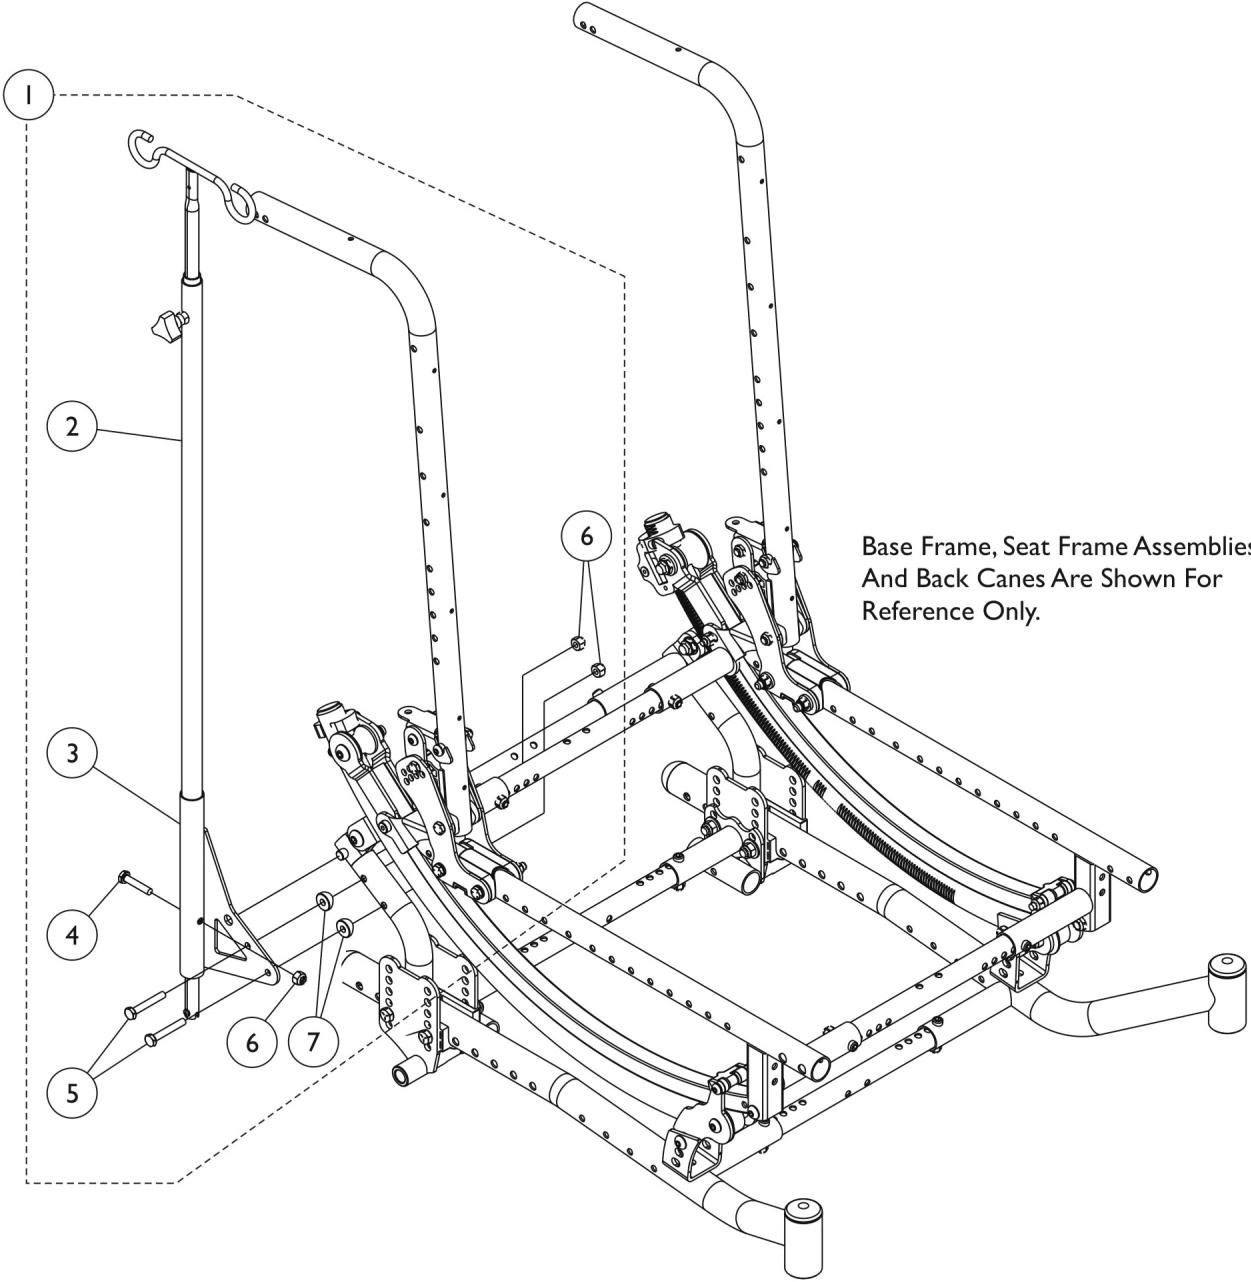

I.V. Telescoping Rod

Not available for the Reclining Back (RECLINER) w/ Upholstery or the Recliner Back (RECLINEWU) w/o Upholstery

Base Frame, Seat Frame Assemblies
And Back Canes Are Shown For
Reference Only.

I.V. Telescoping Rod

Not available for the Reclining Back (RECLINER) w/ Upholstery or the Recliner Back (RECLINEWU) w/o Upholstery

Item Number	Note	Part Number	Description	Quantity Per	
				Package	Assembly
1	A	1159546	Kit, I.V., Telescoping Rod	1	1
2			I.V. Telescoping Rod Assembly, Chrome	1	1
3			Receiver, I.V. Telescoping Rod, Black	1	1
4			NLA - Screw, Hex Head (1/4-28 x 1-1/4")	1	1
5			NLA - Screw, Hex Head w/ Patch (1/4-28 x 3/4")	1	1
6			Screw, Hex Head (1/4-28 x 1-5/8")	1	2
7			Locknut (1/4-28)	1	3
8			Spacer, Coved (1/4 x 11/16 x 1/2")	1	2

NOTE: A - Includes items 2-8.