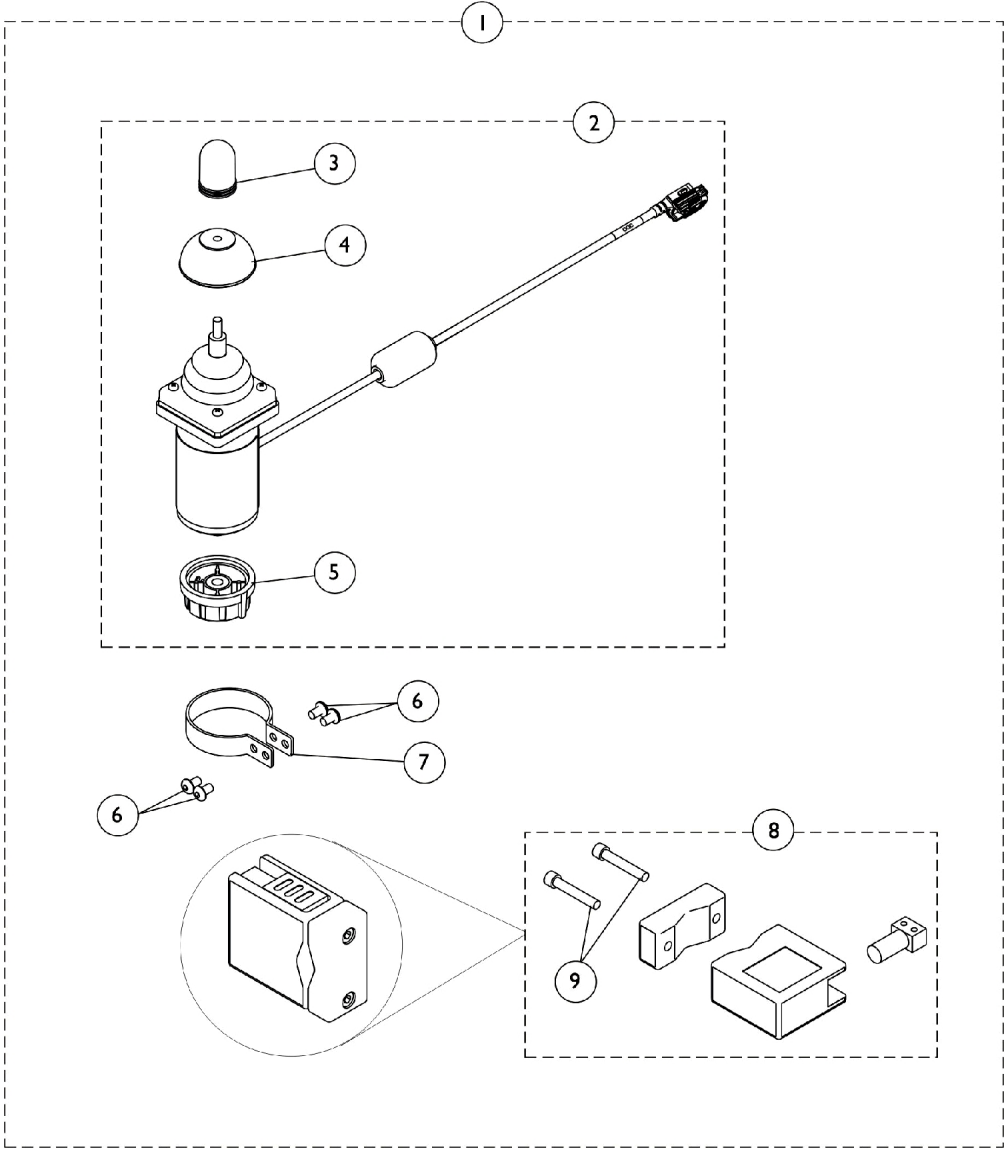

Proportional Attendant Control Joystick (PACM6)

Proportional Attendant Control Joystick (PACM6)

Item Number	Note	Part Number	Description	Quantity Per	
				Package	Assembly
1	A	1147097	Kit, Proportional Attendant Control Joystick w/ Bracket & Clamp - MK6i (PACM6) (72" L)	1	1
2	B	1136888	Joystick, Proportional Attendant Control (PACM6) (72" L)	1	1
2	C,B	1167927	Joystick, Proportional Attendant Control (PACM6) (38" L)	1	1
3		1040217	Knob, Joystick Rubber, Black	1	1
4		1040218	Skirt, Joystick Rubber, Black	1	1
5		1114232	Knob, Control	1	1
6		1021460	Screw, Socket Button Head (#10-32 x 5/16")	1	4
7		1025048	Clamp	1	1
8		1123244	Bracket Assembly	1	1
9		0140406-NLA	NLA - Screw, Socket Head, Cap (5/16-18 x 1-1/2")	1	2
NOTE: A - Includes item 2 part #1136888 and items 6-9. For FDX models, order item 2 part #1167927 and items 6-9 individually. B - Includes Joystick plus items 3-5. C - FDX models use part #1167927 Proportional Attendant Control Joystick that has a 38" long cable length.					