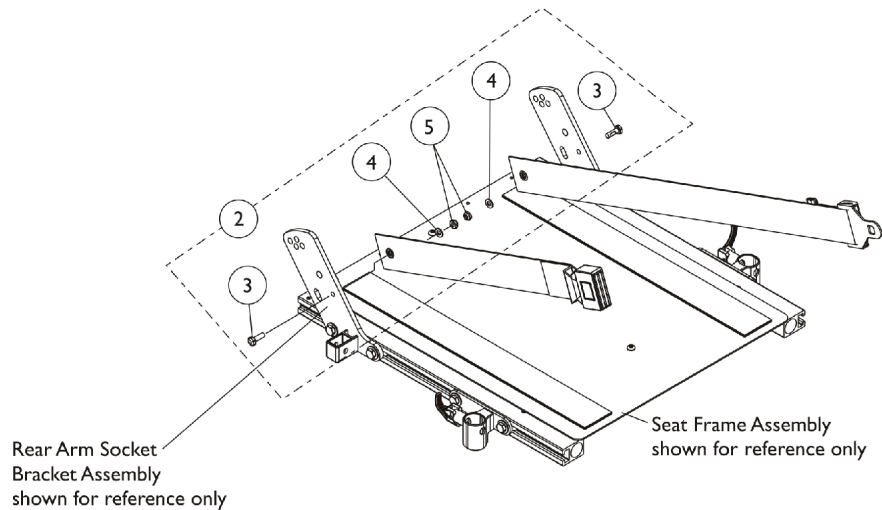

**Positioning Straps
(For ADJASBA Seating
without TRRO Option)**

**Auto Style Push Button Buckle
Pelvic Restraint Belt
for TRRO Option only**

**Pelvic Restraint Belt Mounting Location
(For ADJASBA Seating w/ TRRO Option)**

**Seat Positioning Strap
Mounting Hardware
(For ADJASBA Seating)**

Miscellaneous Accessories

NOTE: Chest Positioning Straps share the same hardware that attaches a Back Upholstery

Item Number	Note	Part Number	Description	Quantity Per	
				Package	Assembly
1		See Chart	#1 Auto Style Push Button Positioning Strap	1	1
1		See Chart	#1 Airline Style Positioning Strap	1	1
1		See Chart	#1 Hook and Loop Style Positioning Strap	1	1
1	A	See Chart	#1 Pelvic Restraint Belt w/ Auto Style Buckle (TRRO Option Only)	1	1
2	B	1124385	Kit, Seat Positioning Strap Mounting Hardware (both LT & RT sides)	1	1
3			Screw, Hex Head w/ Patch (1/4-20 x 3/4")	1	2
4			Washer (1/4 x 1/2 x 1/16")	1	2
5			Locknut (1/4-20)	1	2
6		1134055-NLA	NLA - Screw, Hex Head (3/8-24 x 5/8")	1	2
7		1134054-NLA	NLA - Bushing, Nylon (1/2 x 9/16 x 9/32")	1	2
8		1134056-NLA	NLA - Nut, Barrel (3/8-24)	1	2
	C	40176X010-NLA	NLA - Pump, Tire	1	1

#1 Auto Style Push Button Positioning Strap

Chair Width	Part Number	Seat/Chest Positioning Strap w/ Auto Style Buckle Length (Eyelet to Eyelet)
12" - 13" Wide	1036527	33" L
14" - 19" Wide	1004310	48" L
20" - 22" Wide	1034625	61" L

#1 Hook and Loop Style Positioning Strap

Chair Width	Part Number	Seat/Chest Positioning Strap w/ Hook and Loop Style Buckle Length (Eyelet to Eyelet)
12" - 15" Wide	1034744 See Note(s) A	45" L
16" - 22" Wide	1034745 See Note(s) A	61" L
NOTE: A - Hook and Loop Style Positioning Straps for power chairs is used for chest positioning only.		