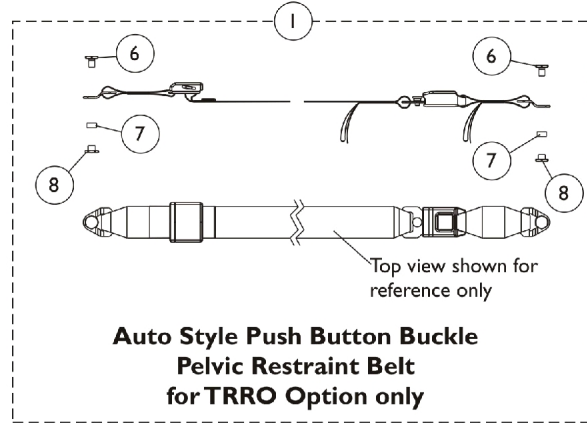

**Positioning Straps
(For ADJASBA Seating
without TRRO Option)**

**Auto Style Push Button Buckle
Pelvic Restraint Belt
for TRRO Option only**

**Pelvic Restraint Belt Mounting Location
(For ADJASBA Seating w/ TRRO Option)**

**Seat Positioning Strap
Mounting Hardware
(For ADJASBA Seating)**

Miscellaneous Accessories

NOTE: Chest Positioning Straps share the same hardware that attaches a Back Upholstery

Item Number	Note	Part Number	Description	Quantity Per	
				Package	Assembly
1		See Chart	#1 Auto Style Push Button Positioning Strap	1	1
1		See Chart	#1 Airline Style Positioning Strap	1	1
1		See Chart	#1 Hook and Loop Style Positioning Strap	1	1
1	A	See Chart	#1 Pelvic Restraint Belt w/ Auto Style Buckle (TRRO Option Only)	1	1
2	B	1124385	Kit, Seat Positioning Strap Mounting Hardware (both LT & RT sides)	1	1
3			Screw, Hex Head w/ Patch (1/4-20 x 3/4")	1	2
4			Washer (1/4 x 1/2 x 1/16")	1	2
5			Locknut (1/4-20)	1	2
6		1134055-NLA	NLA - Screw, Hex Head (3/8-24 x 5/8")	1	2
7		1134054-NLA	NLA - Bushing, Nylon (1/2 x 9/16 x 9/32")	1	2
8		1134056-NLA	NLA - Nut, Barrel (3/8-24)	1	2
	C	40176X010-NLA	NLA - Pump, Tire	1	1

#1 Auto Style Push Button Positioning Strap

Chair Width	Part Number	Seat/Chest Positioning Strap w/ Auto Style Buckle Length (Eyelet to Eyelet)
12" - 13" Wide	1036527	33" L
14" - 19" Wide	1004310	48" L
20" - 22" Wide	1034625	61" L

#1 Hook and Loop Style Positioning Strap

Chair Width	Part Number	Seat/Chest Positioning Strap w/ Hook and Loop Style Buckle Length (Eyelet to Eyelet)
12" - 15" Wide	1034744 See Note(s) A	45" L
16" - 22" Wide	1034745 See Note(s) A	61" L
NOTE: A - Hook and Loop Style Positioning Straps for power chairs is used for chest positioning only.		