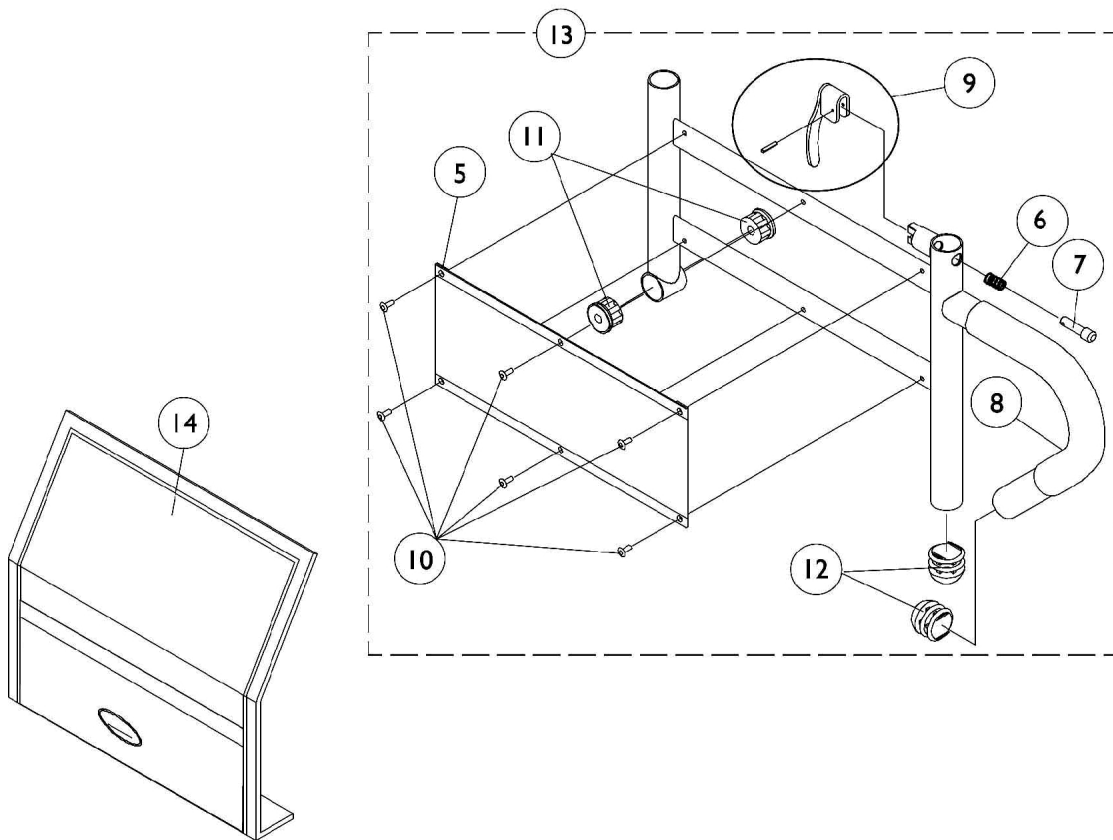

# Adjustable Height Arms

(12" - 16" Wide x 16" - 18" Deep) and (16" - 22" Wide x 16" - 22" Deep) Seat Frames

Chairs 16" - 18" Deep models with TRRO Option use the Adjustable Height Arms. All Non-TRRO Option chairs 16" - 22" Deep also use the Adjustable Height Arms.

## Adjustable Height Arms

### (12" - 16" Wide x 16" - 18" Deep) and (16" - 22" Wide x 16" - 22" Deep) Seat Frames

Chairs 16" - 18" Deep models with TRRO Option use the Adjustable Height Arms. All Non-TRRO Option chairs 16" - 22" Deep also use the Adjustable Height Arms.

NOTE: A - Includes items 5-12  
 B - All seat depths will use the 16" - 19" deep replacement components only.