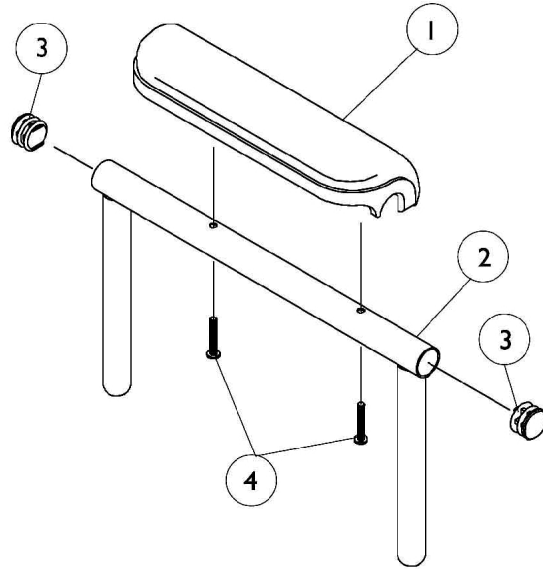

# Adjustable Height Arms

(12" - 16" Wide x 16" - 18" Deep) and (16" - 22" Wide x 16" - 22" Deep) Seat Frames

Chairs 16" - 18" Deep models with TRRO Option use the Adjustable Height Arms. All Non-TRRO Option chairs 16" - 22" Deep also use the Adjustable Height Arms.

### (12" - 16" Wide x 16" - 18" Deep) and (16" - 22" Wide x 16" - 22" Deep) Seat Frames

Chairs 16" - 18" Deep models with TRRO Option use the Adjustable Height Arms. All Non-TRRO Option chairs 16" - 22" Deep also use the Adjustable Height Arms.

NOTE: A - Includes items 5-12  
 B - All seat depths will use the 16" - 19" deep replacement components only.