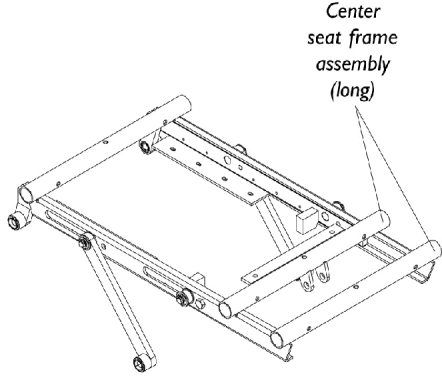

Center Seat Frame Assembly

Tilt Only (2GT)

Center Seat Frame Assembly Tilt Only (2GT)

Item Number	Note	Part Number	Description	Quantity Per	
				Package	Assembly
1	A	1087010-NLA	NLA - Center Seat Frame Assembly, Short (16 - 19" D)	1	1
1	A	1087011-NLA	NLA - Center Seat Frame Assembly, Long (20 - 22" D)	1	1
2		1082874-NLA	NLA - Center Seat Frame, Short (16 - 19" D)	1	1
2		1082875-NLA	NLA - Center Seat Frame, Long (20 - 22" D)	1	1
3		1086590-NLA	NLA - Tilt Pivot Assembly, Right	1	1
3		1086591-NLA	NLA - Tilt Pivot Assembly, Left	1	1
4		1012371	Washer, Nylon (3/8 x 7/8 x 1/16")	1	8
5		1061922-NLA	NLA - Screw, Hex Head w/ Patch (5/16-18 x 1/2")	1	2
6		1082876-NLA	NLA - Spacer (3/8 x 3/4 x 3/8")	1	2
7		1086595-NLA	NLA - Link, Tilt, Black	1	2
8		1065214	Washer, Flat (3/8 x 11/16 x 1/16")	1	4
9		1086930-NLA	NLA - Ring, Retaining (3/8")	1	4
10		1091502-NLA	NLA - Guide, Tilt Rail	1	4