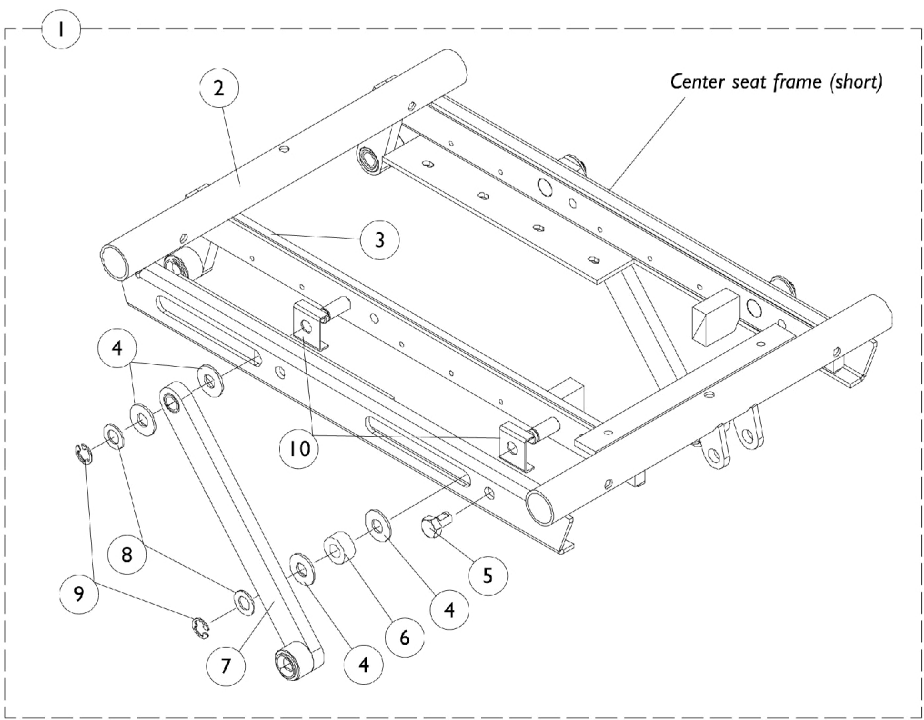

Center Seat Frame Assembly

Tilt Only (2GT)

Center Seat Frame Assembly Tilt Only (2GT)

Item Number	Note	Part Number	Description	Quantity Per	
				Package	Assembly
1	A	1087010-NLA	NLA - Center Seat Frame Assembly, Short (16 - 19" D)	1	1
1	A	1087011-NLA	NLA - Center Seat Frame Assembly, Long (20 - 22" D)	1	1
2		1082874-NLA	NLA - Center Seat Frame, Short (16 - 19" D)	1	1
2		1082875-NLA	NLA - Center Seat Frame, Long (20 - 22" D)	1	1
3		1086590-NLA	NLA - Tilt Pivot Assembly, Right	1	1
3		1086591-NLA	NLA - Tilt Pivot Assembly, Left	1	1
4		1012371	Washer, Nylon (3/8 x 7/8 x 1/16")	1	8
5		1061922-NLA	NLA - Screw, Hex Head w/ Patch (5/16-18 x 1/2")	1	2
6		1082876-NLA	NLA - Spacer (3/8 x 3/4 x 3/8")	1	2
7		1086595-NLA	NLA - Link, Tilt, Black	1	2
8		1065214	Washer, Flat (3/8 x 11/16 x 1/16")	1	4
9		1086930-NLA	NLA - Ring, Retaining (3/8")	1	4
10		1091502-NLA	NLA - Guide, Tilt Rail	1	4

NOTE: A - Includes Items 2-10