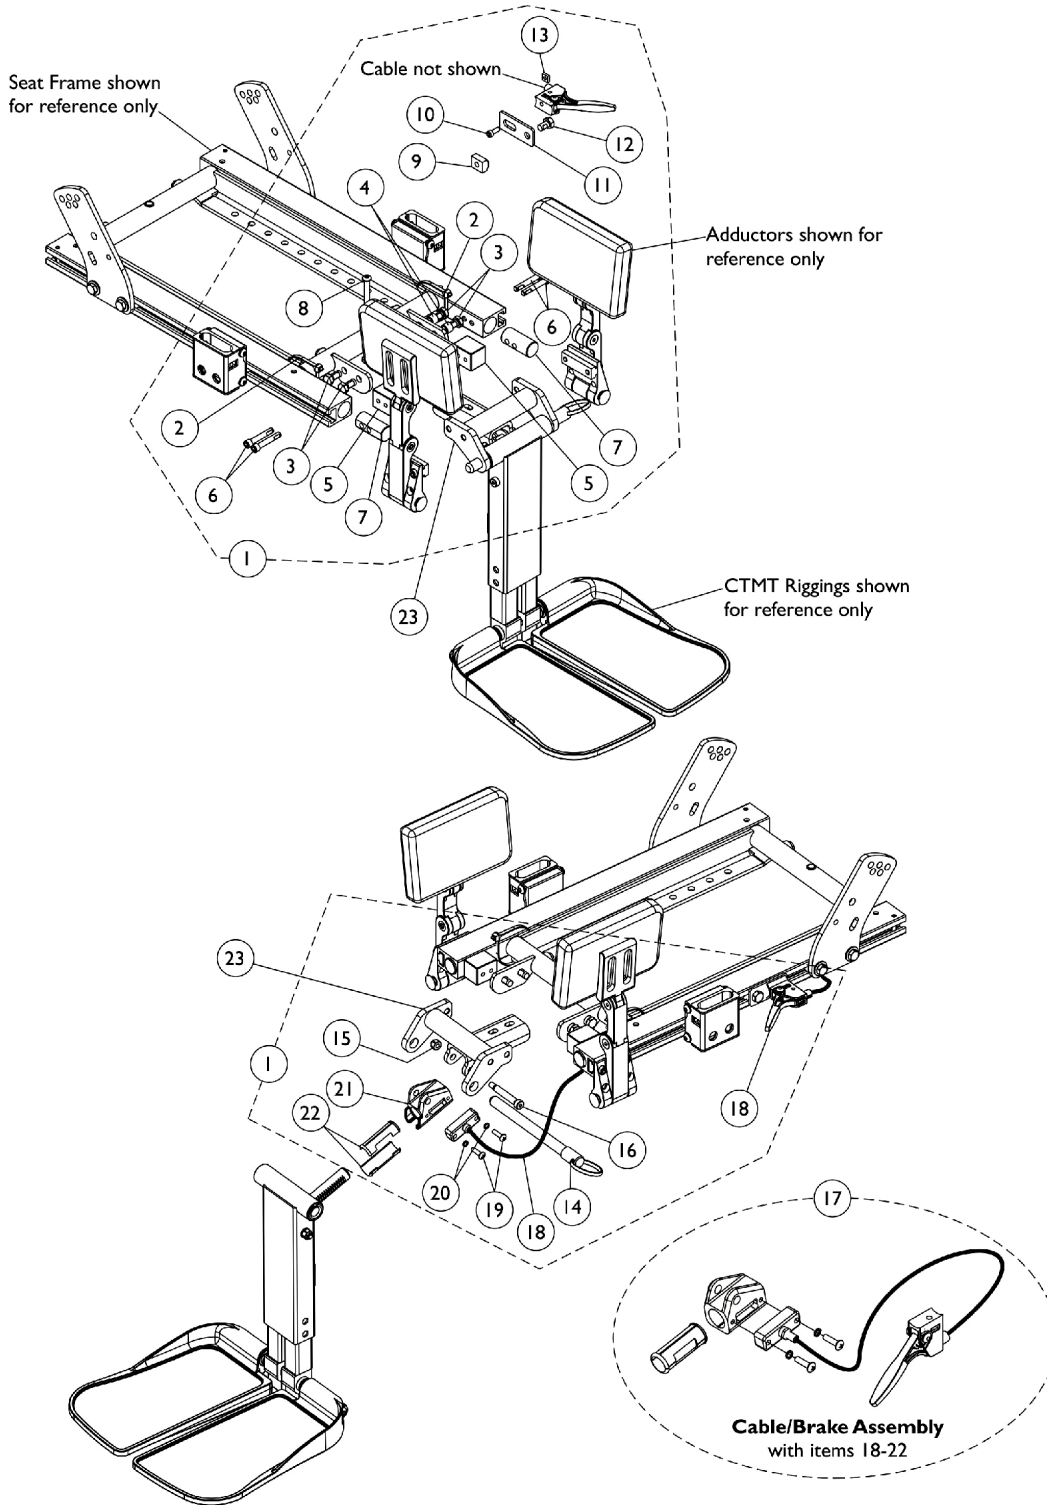

Center Mount Rigging w/ Adductors Mounting Hardware (CTMT-F/CTMT-FJ) (12" - 22" Wide) Chairs with ADJASBA Seats

Center Mount Rigging w/ Adductors Mounting Hardware (CTMT-F/CTMT-FJ) (12" - 22" Wide) Chairs with ADJASBA Seats

Item Number	Note	Part Number	Description	Quantity Per	
				Package	Assembly
1	A	1169214-NLA	NLA - Kit, CTMT-F/CTMT-FL/CTMT-FJ Center Mount Riggings w/ Adductors Mounting Hardware	1	1
2			Tie Wrap (11-1/2" L)	1	2
3			Screw, Hex Head w/ Patch (5/16-18 x 5/8")	1	4
4			Spacer (5/16 x 7/16 x 3/8")	1	2
5			Block, Threaded	1	2
6			Screw, Socket Head Cap w/ Patch (1/4-20 x 1-1/2")	1	4
7			Plug, Support	1	2
8			Screw, Socket Button Head (1/4-20 x 1-1/2")	1	1
9			T-Nut (5/16-18)	1	1
10			NLA - Screw, Socket Head (#10-32 x 1/2")	1	1
11			Bracket, Release Handle Mounting, Black	1	1
12			NLA - Screw, Hex Head w/ Patch (5/16-18 x 1/2")	1	1
13			Nut, Square (#10-32)	1	1
14			NLA - Pin, Quick Release (5" Long)	1	1
15			Locknut (1/4-20)	1	1
16			Screw, Shoulder Hex Socket Head (5/16" x 1-5/8", 1/4-20)	1	1
18			Cable/Brake Assembly	1	1
19			Screw, Phillips Pan Head (#10-32 x 11/16")	1	2
20			NLA - Washer, Lock (3/16 x 5/16 x 1/32")	1	2
21			Housing, Ratchet	1	1
22			Bearing, Glide	1	2
17	B	1121079	Cable/Brake Assembly w/ Ratchet Housing and Glide Bearing	1	1
18		1113622	Cable/Brake Assembly	1	1
19		40163X008	Screw, Phillips Pan Head (#10-32 x 11/16")	1	2
20		1028527-NLA	NLA - Washer, Lock (3/16 x 5/16 x 1/32")	1	2
21		1113389	Housing, Ratchet	1	1
22		1113383	Bearing, Glide	1	2
23		1163027	Support, Center Mount Rigging, Black (12" - 19" D)	1	1
23		1163029	Support, Center Mount Rigging, Long, Black (19" - 22" D)	1	1

NOTE: A - Includes items 2-16 and 18-22.
B - Includes items 18-22.