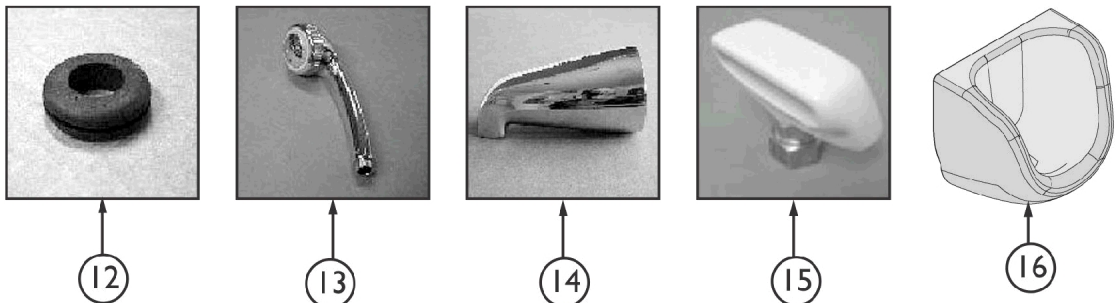

# Tub Plumbing Components - All Models

## Tub Plumbing Components - All Models

Item Number	Note	Part Number	Description	Quantity Per	
				Package	Assembly
1	F	PAR7380AG	Back Flow Preventer - Conbraco (1/2") (One Screw in Cap)	1	1
1b	F	IHPAR7383C	Bonnet	1	1
		IHPAR7384C	Kit, Repair	1	1
2	F	1165897	Funnel, Overflow	1	1
3	A,B,C, D	1165898	Nipple, Straight Threaded	1	1
4	F	IHR2430051	Cover, Overflow	1	1
5	F	60106483-NLA	NLA - Drain Assembly (2")	1	1
6	F	PAR7188	Gasket	1	1
7	F	PAR9817A	Plug, Drain with Chain	1	1
8	F	1165907	Hose, Chrome	1	1
9	F	IHPAR7400C	Valve, Volume Control, Shower	1	1
10	A,B,C, D	1165908	Shower Wand Holder	1	1
11	F	PAR9167A	Connector, Chrome Elbow, Hose	1	1
12	A,B,E	PAR5291-NLA	NLA - Grommet, Rubber	1	1
13	F	PAR5080BC	Wand, Shower	1	1
14	C,D	IHPAR9005A	Spout, Tub	1	1
15	A,B,E	PAR6089-W	Tub Sprout (New Style)	1	1
16	E	1095444-NLA	NLA - Shower Wand Holder	1	1
17	G	1094647-NLA	NLA - Hose, Water Supply	1	2
18		PAR1160	Connector, Male (3/8" Tube x 1/4" MP)	1	1
18		PAR1161	Connector, Male (3/8" Tube x 3/8" MP)	1	1
18		PAR1162	Connector, Male (3/8" Tube x 1/2" MP)	1	1
19		1165934	Tubing, Clear, Vinyl - Air Switches (1/16" ID)	1	1
20		PAR5561BCD	Tubing, Plastic, Water Supply (3/8" OD x 1/4" ID)	1	1
21		PAR1159	Connector, 90 Degree, Male (3/8" Tube x 1/4 MP)	1	1
NOTE: A - Used on Model 3602G B - Used on Model 3652G C - Used on Model 3752G D - Used on Model 3802G E - Used on Model 6302G/6302GADH. F - Used on all models. G - Used on IH6302GADH.					