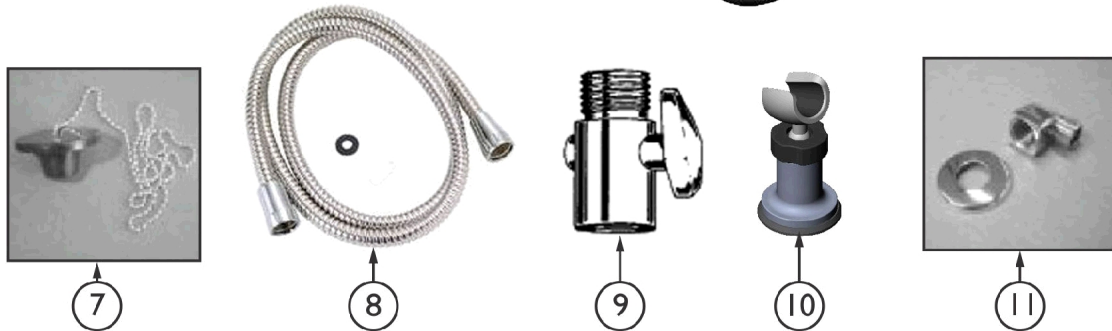

# Tub Plumbing Components - All Models

## Tub Plumbing Components - All Models

Item Number	Note	Part Number	Description	Quantity Per	
				Package	Assembly
1	F	PAR7380AG	Back Flow Preventer - Conbraco (1/2") (One Screw in Cap)	1	1
1b	F	IHPAR7383C	Bonnet	1	1
		IHPAR7384C	Kit, Repair	1	1
2	F	1165897	Funnel, Overflow	1	1
3	A,B,C, D	1165898	Nipple, Straight Threaded	1	1
4	F	IHR2430051	Cover, Overflow	1	1
5	F	60106483-NLA	NLA - Drain Assembly (2")	1	1
6	F	PAR7188	Gasket	1	1
7	F	PAR9817A	Plug, Drain with Chain	1	1
8	F	1165907	Hose, Chrome	1	1
9	F	IHPAR7400C	Valve, Volume Control, Shower	1	1
10	A,B,C, D	1165908	Shower Wand Holder	1	1
11	F	PAR9167A	Connector, Chrome Elbow, Hose	1	1
12	A,B,E	PAR5291-NLA	NLA - Grommet, Rubber	1	1
13	F	PAR5080BC	Wand, Shower	1	1
14	C,D	IHPAR9005A	Spout, Tub	1	1
15	A,B,E	PAR6089-W	Tub Sprout (New Style)	1	1
16	E	1095444-NLA	NLA - Shower Wand Holder	1	1
17	G	1094647-NLA	NLA - Hose, Water Supply	1	2
18		PAR1160	Connector, Male (3/8" Tube x 1/4" MP)	1	1
18		PAR1161	Connector, Male (3/8" Tube x 3/8" MP)	1	1
18		PAR1162	Connector, Male (3/8" Tube x 1/2" MP)	1	1
19		1165934	Tubing, Clear, Vinyl - Air Switches (1/16" ID)	1	1
20		PAR5561BCD	Tubing, Plastic, Water Supply (3/8" OD x 1/4" ID)	1	1
21		PAR1159	Connector, 90 Degree, Male (3/8" Tube x 1/4 MP)	1	1
NOTE: A - Used on Model 3602G B - Used on Model 3652G C - Used on Model 3752G D - Used on Model 3802G E - Used on Model 6302G/6302GADH. F - Used on all models. G - Used on IH6302GADH.					