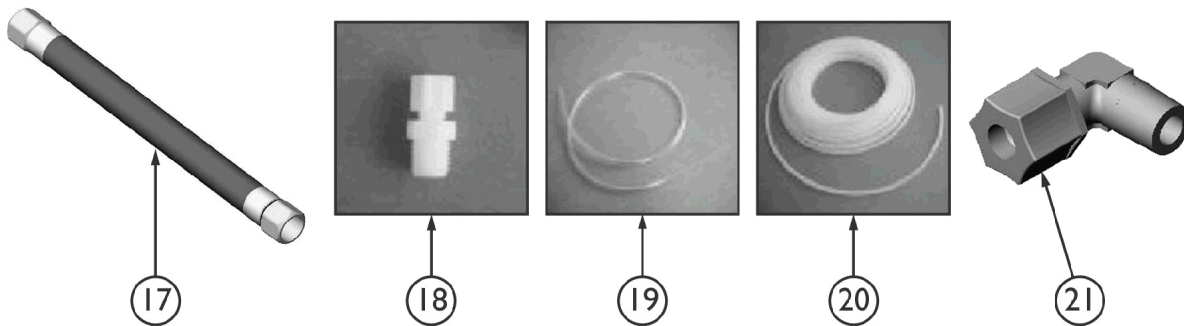

# Tub Plumbing Components - All Models

## Tub Plumbing Components - All Models

Item Number	Note	Part Number	Description	Quantity Per	
				Package	Assembly
1	F	PAR7380AG	Back Flow Preventer - Conbraco (1/2") (One Screw in Cap)	1	1
1b	F	IHPAR7383C	Bonnet	1	1
		IHPAR7384C	Kit, Repair	1	1
2	F	1165897	Funnel, Overflow	1	1
3	A,B,C, D	1165898	Nipple, Straight Threaded	1	1
4	F	IHR2430051	Cover, Overflow	1	1
5	F	60106483-NLA	NLA - Drain Assembly (2")	1	1
6	F	PAR7188	Gasket	1	1
7	F	PAR9817A	Plug, Drain with Chain	1	1
8	F	1165907	Hose, Chrome	1	1
9	F	IHPAR7400C	Valve, Volume Control, Shower	1	1
10	A,B,C, D	1165908	Shower Wand Holder	1	1
11	F	PAR9167A	Connector, Chrome Elbow, Hose	1	1
12	A,B,E	PAR5291-NLA	NLA - Grommet, Rubber	1	1
13	F	PAR5080BC	Wand, Shower	1	1
14	C,D	IHPAR9005A	Spout, Tub	1	1
15	A,B,E	PAR6089-W	Tub Sprout (New Style)	1	1
16	E	1095444-NLA	NLA - Shower Wand Holder	1	1
17	G	1094647-NLA	NLA - Hose, Water Supply	1	2
18		PAR1160	Connector, Male (3/8" Tube x 1/4" MP)	1	1
18		PAR1161	Connector, Male (3/8" Tube x 3/8" MP)	1	1
18		PAR1162	Connector, Male (3/8" Tube x 1/2" MP)	1	1
19		1165934	Tubing, Clear, Vinyl - Air Switches (1/16" ID)	1	1
20		PAR5561BCD	Tubing, Plastic, Water Supply (3/8" OD x 1/4" ID)	1	1
21		PAR1159	Connector, 90 Degree, Male (3/8" Tube x 1/4 MP)	1	1
NOTE: A - Used on Model 3602G B - Used on Model 3652G C - Used on Model 3752G D - Used on Model 3802G E - Used on Model 6302G/6302GADH. F - Used on all models. G - Used on IH6302GADH.					