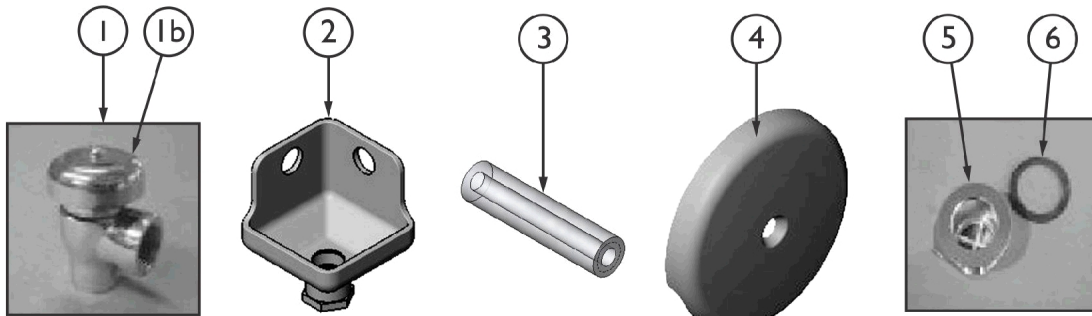

# Tub Plumbing Components - All Models

## Tub Plumbing Components - All Models

Item Number	Note	Part Number	Description	Quantity Per	
				Package	Assembly
1	F	PAR7380AG	Back Flow Preventer - Conbraco (1/2") (One Screw in Cap)	1	1
1b	F	IHPAR7383C	Bonnet	1	1
		IHPAR7384C	Kit, Repair	1	1
2	F	1165897	Funnel, Overflow	1	1
3	A,B,C, D	1165898	Nipple, Straight Threaded	1	1
4	F	IHR2430051	Cover, Overflow	1	1
5	F	60106483-NLA	NLA - Drain Assembly (2")	1	1
6	F	PAR7188	Gasket	1	1
7	F	PAR9817A	Plug, Drain with Chain	1	1
8	F	1165907	Hose, Chrome	1	1
9	F	IHPAR7400C	Valve, Volume Control, Shower	1	1
10	A,B,C, D	1165908	Shower Wand Holder	1	1
11	F	PAR9167A	Connector, Chrome Elbow, Hose	1	1
12	A,B,E	PAR5291-NLA	NLA - Grommet, Rubber	1	1
13	F	PAR5080BC	Wand, Shower	1	1
14	C,D	IHPAR9005A	Spout, Tub	1	1
15	A,B,E	PAR6089-W	Tub Sprout (New Style)	1	1
16	E	1095444-NLA	NLA - Shower Wand Holder	1	1
17	G	1094647-NLA	NLA - Hose, Water Supply	1	2
18		PAR1160	Connector, Male (3/8" Tube x 1/4" MP)	1	1
18		PAR1161	Connector, Male (3/8" Tube x 3/8" MP)	1	1
18		PAR1162	Connector, Male (3/8" Tube x 1/2" MP)	1	1
19		1165934	Tubing, Clear, Vinyl - Air Switches (1/16" ID)	1	1
20		PAR5561BCD	Tubing, Plastic, Water Supply (3/8" OD x 1/4" ID)	1	1
21		PAR1159	Connector, 90 Degree, Male (3/8" Tube x 1/4 MP)	1	1
NOTE: A - Used on Model 3602G B - Used on Model 3652G C - Used on Model 3752G D - Used on Model 3802G E - Used on Model 6302G/6302GADH. F - Used on all models. G - Used on IH6302GADH.					