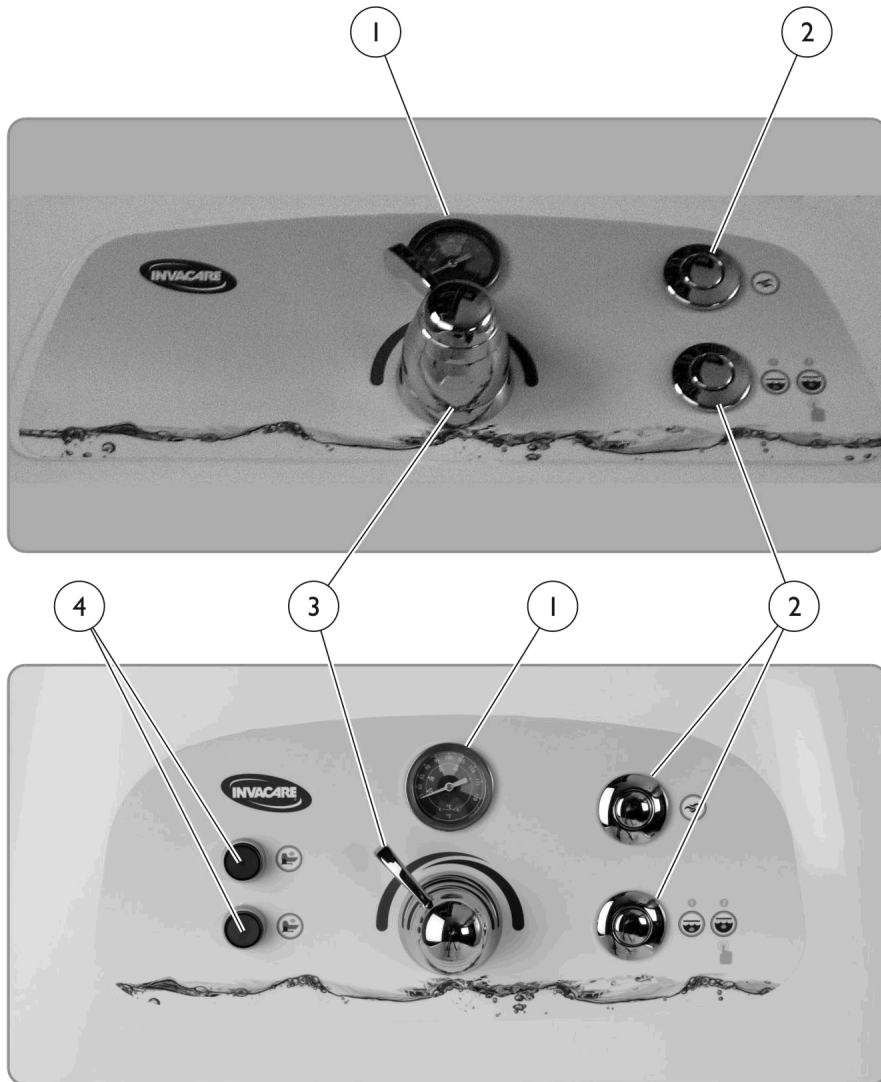

Faceplate Components

All Models

Item Number	Note	Part Number	Description	Quantity Per	
				Package	Assembly
1		PAR5710E	Gauge, Temperature	1	1
2		1165891	On/Off Button (Air Switch)	1	2
3		1165899	Handle, Chrome, Thermostatic Mixing Valve	1	1
3		1165904	Valve, Mixing, Thermostatic	1	1
4	A	1151444-NLA	NLA - Switch Assembly	1	2

NOTE: A - Used with Model IH6302GADH Only.