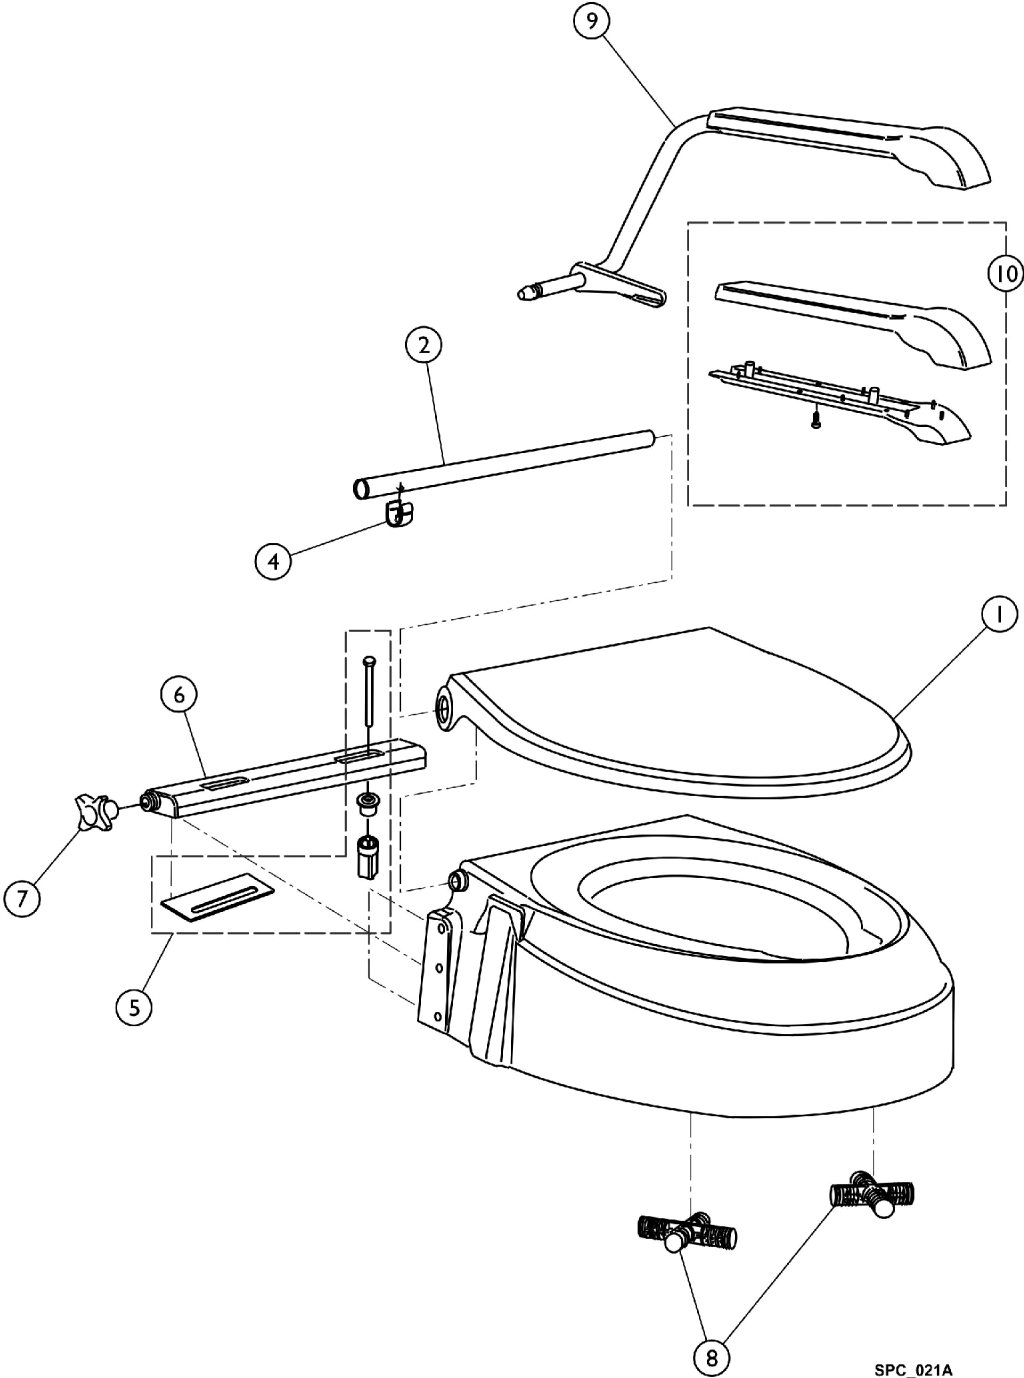

Aquatec 900 Toilet Seat Raiser

SPC_021A

Aquatec 900 Toilet Seat Raiser

Item Number	Note	Part Number	Description	Quantity Per	
				Package	Assembly
1		A70170	Lid, Seat	1	1
2		72055	Tube, Rear, Lid	1	1
3		70048	Plug, Tube, Lid	1	2
4		70162	Clip, Tube, Lid	1	2
5		16565	Kit, Crossbar Installation, Lid	2	1
5		16582	Screw, Quick Tighten	1	2
5		1470909	Tape, Adhesive	1	2
6		70107	Crossbar, Seat	1	1
7		1470275	Knob, Four Point, Seat	1	2
8		70132	Cross, Attachment (Pair)	2	1
9		10105-10-2	Armrest (Pair)	2	1
10		A10158	Kit, Armrest Pad Upper/Lower with Screws	1	2