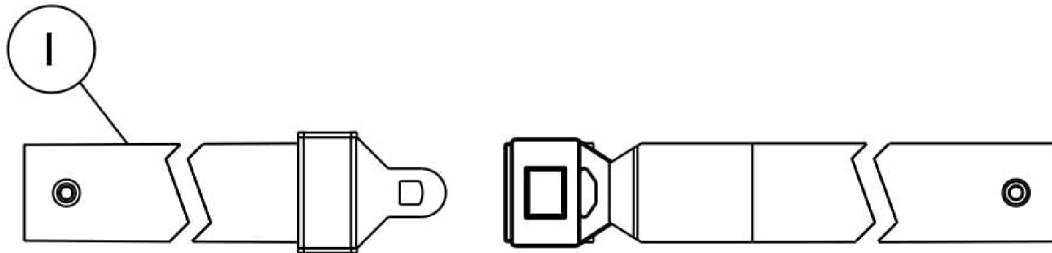

Miscellaneous Accessories

Auto Style Push Button Buckle