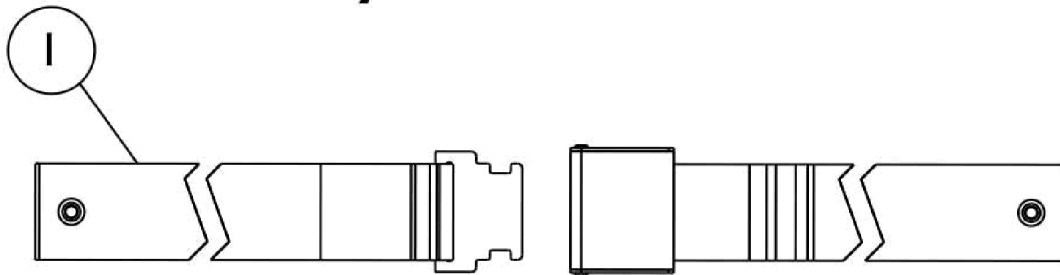

Airline Style Buckle Positioning Strap